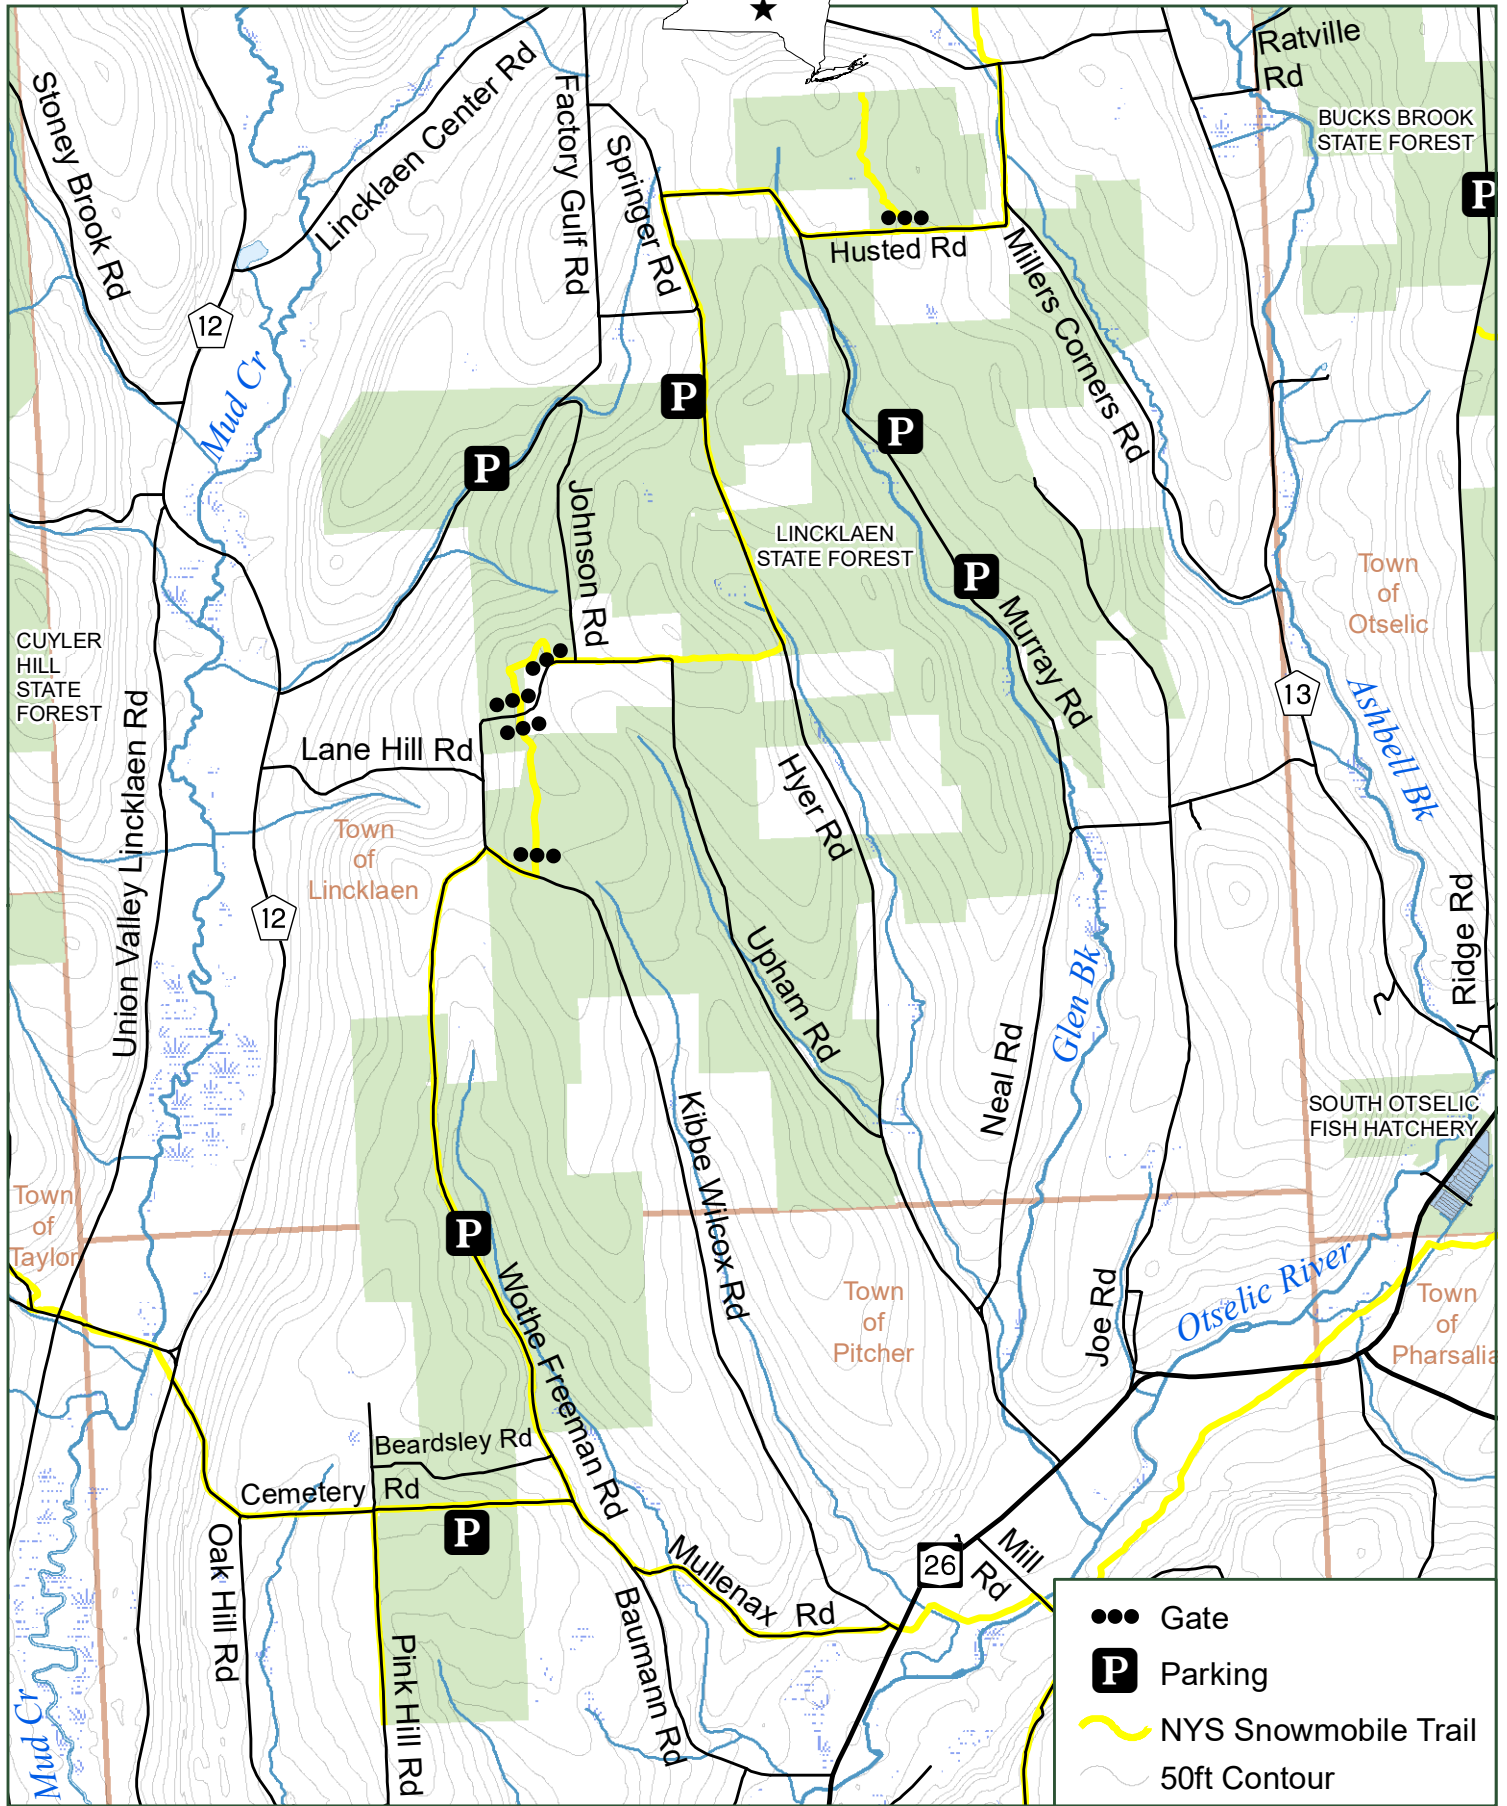

Lincklaen State Forest

- Gate
- P** Parking
- NYS Snowmobile Trail
- 50ft Contour

Department of Environmental Conservation

Chenango County