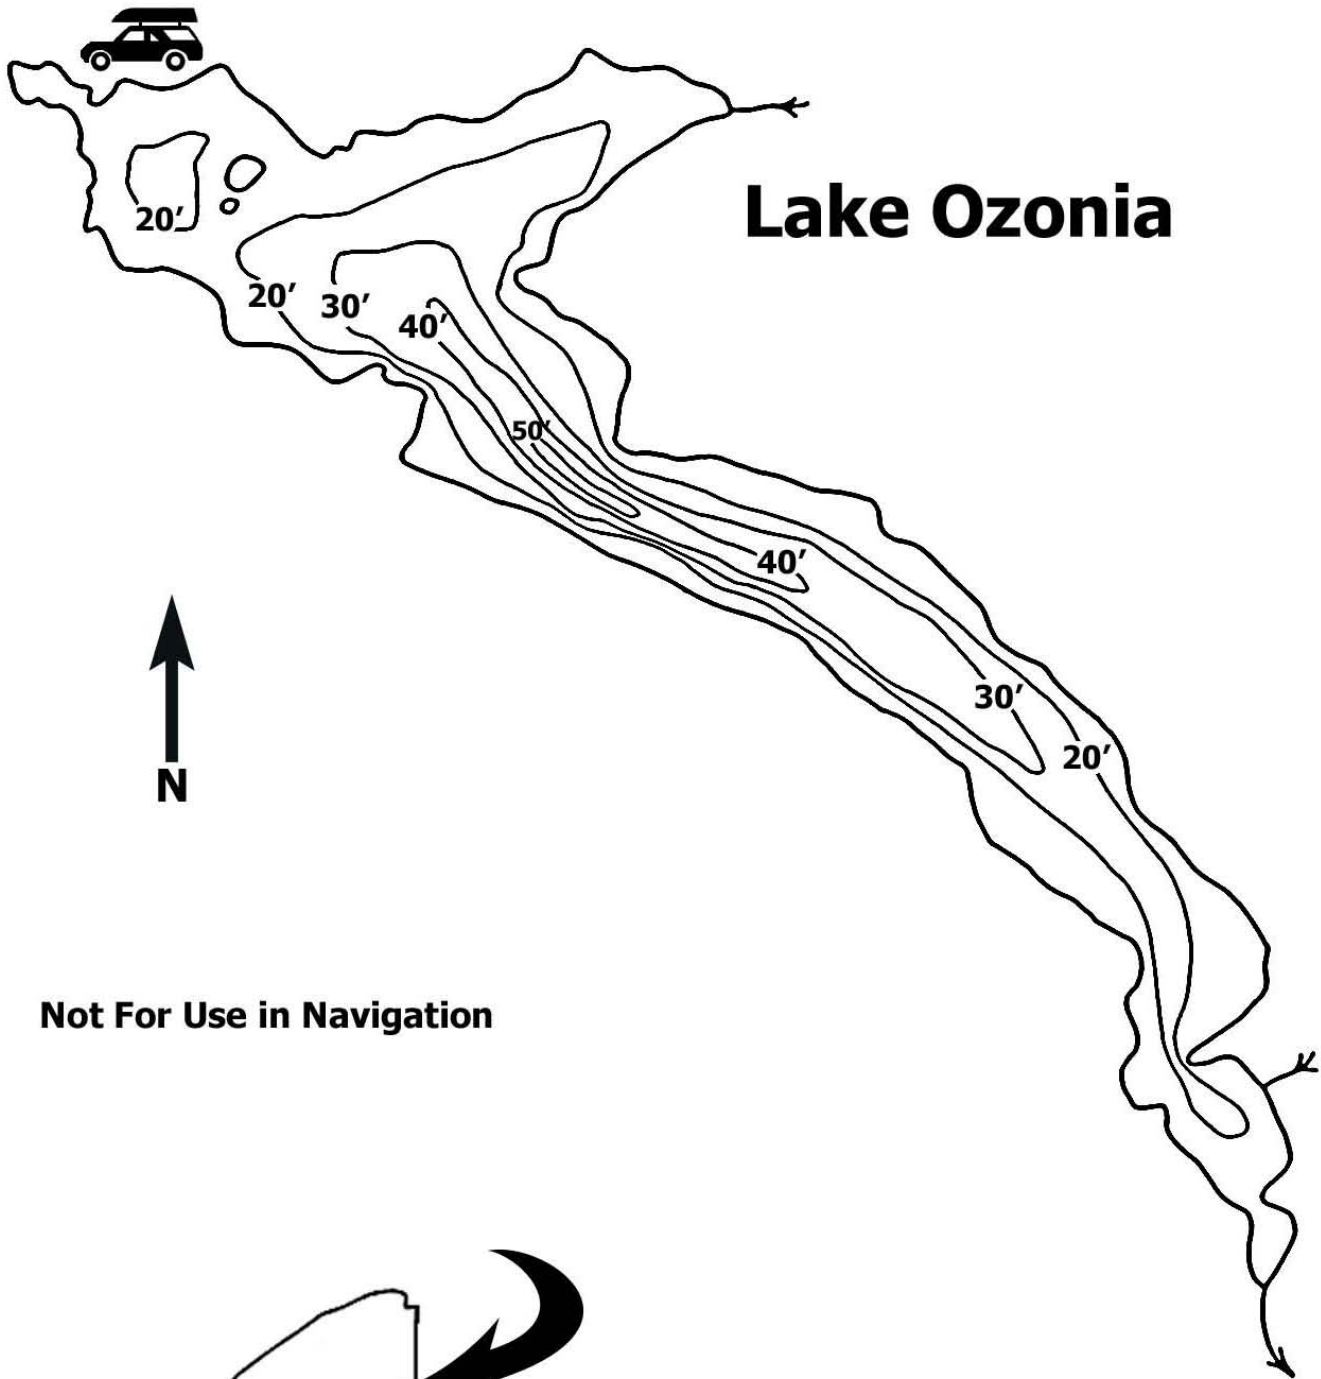

Region 6

Not For Use in Navigation

<h3>Lake Ozonia</h3>	
County: St. Lawrence	Town: Hopkinton
Surface Area: 405 Acres	Mean Depth: 11.5ft
Fish Species Present: Splake, Brown Trout, Smallmouth Bass, Yellow Perch, Brown Bullhead	
Scale:	0  1,690 ft