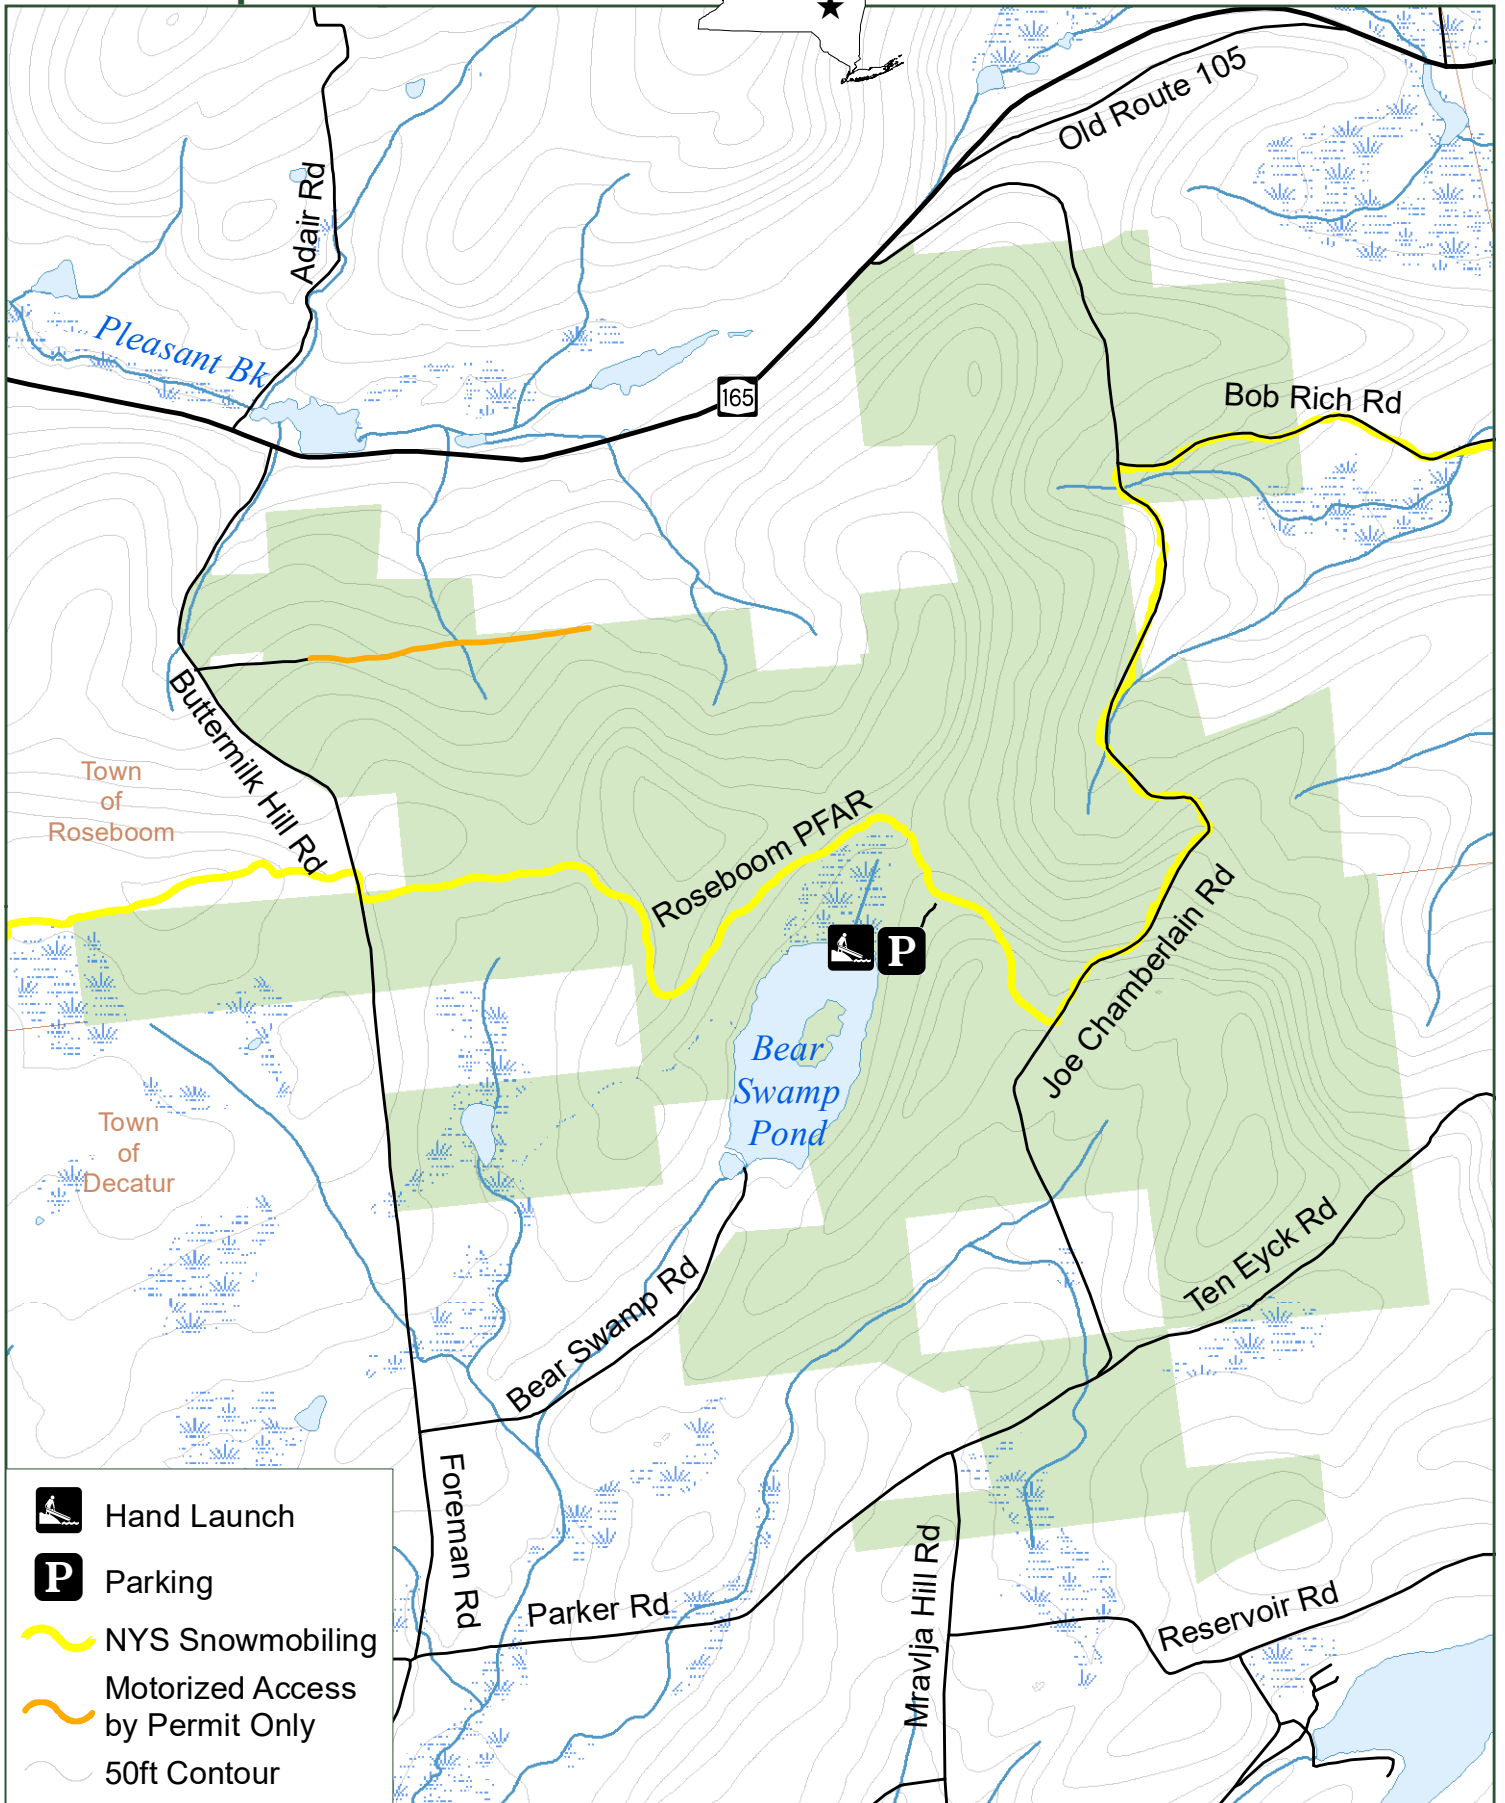

Bear Swamp State Forest

Department of
Environmental
Conservation

0 0.25 0.5 1 Miles

Otsego County

11/21