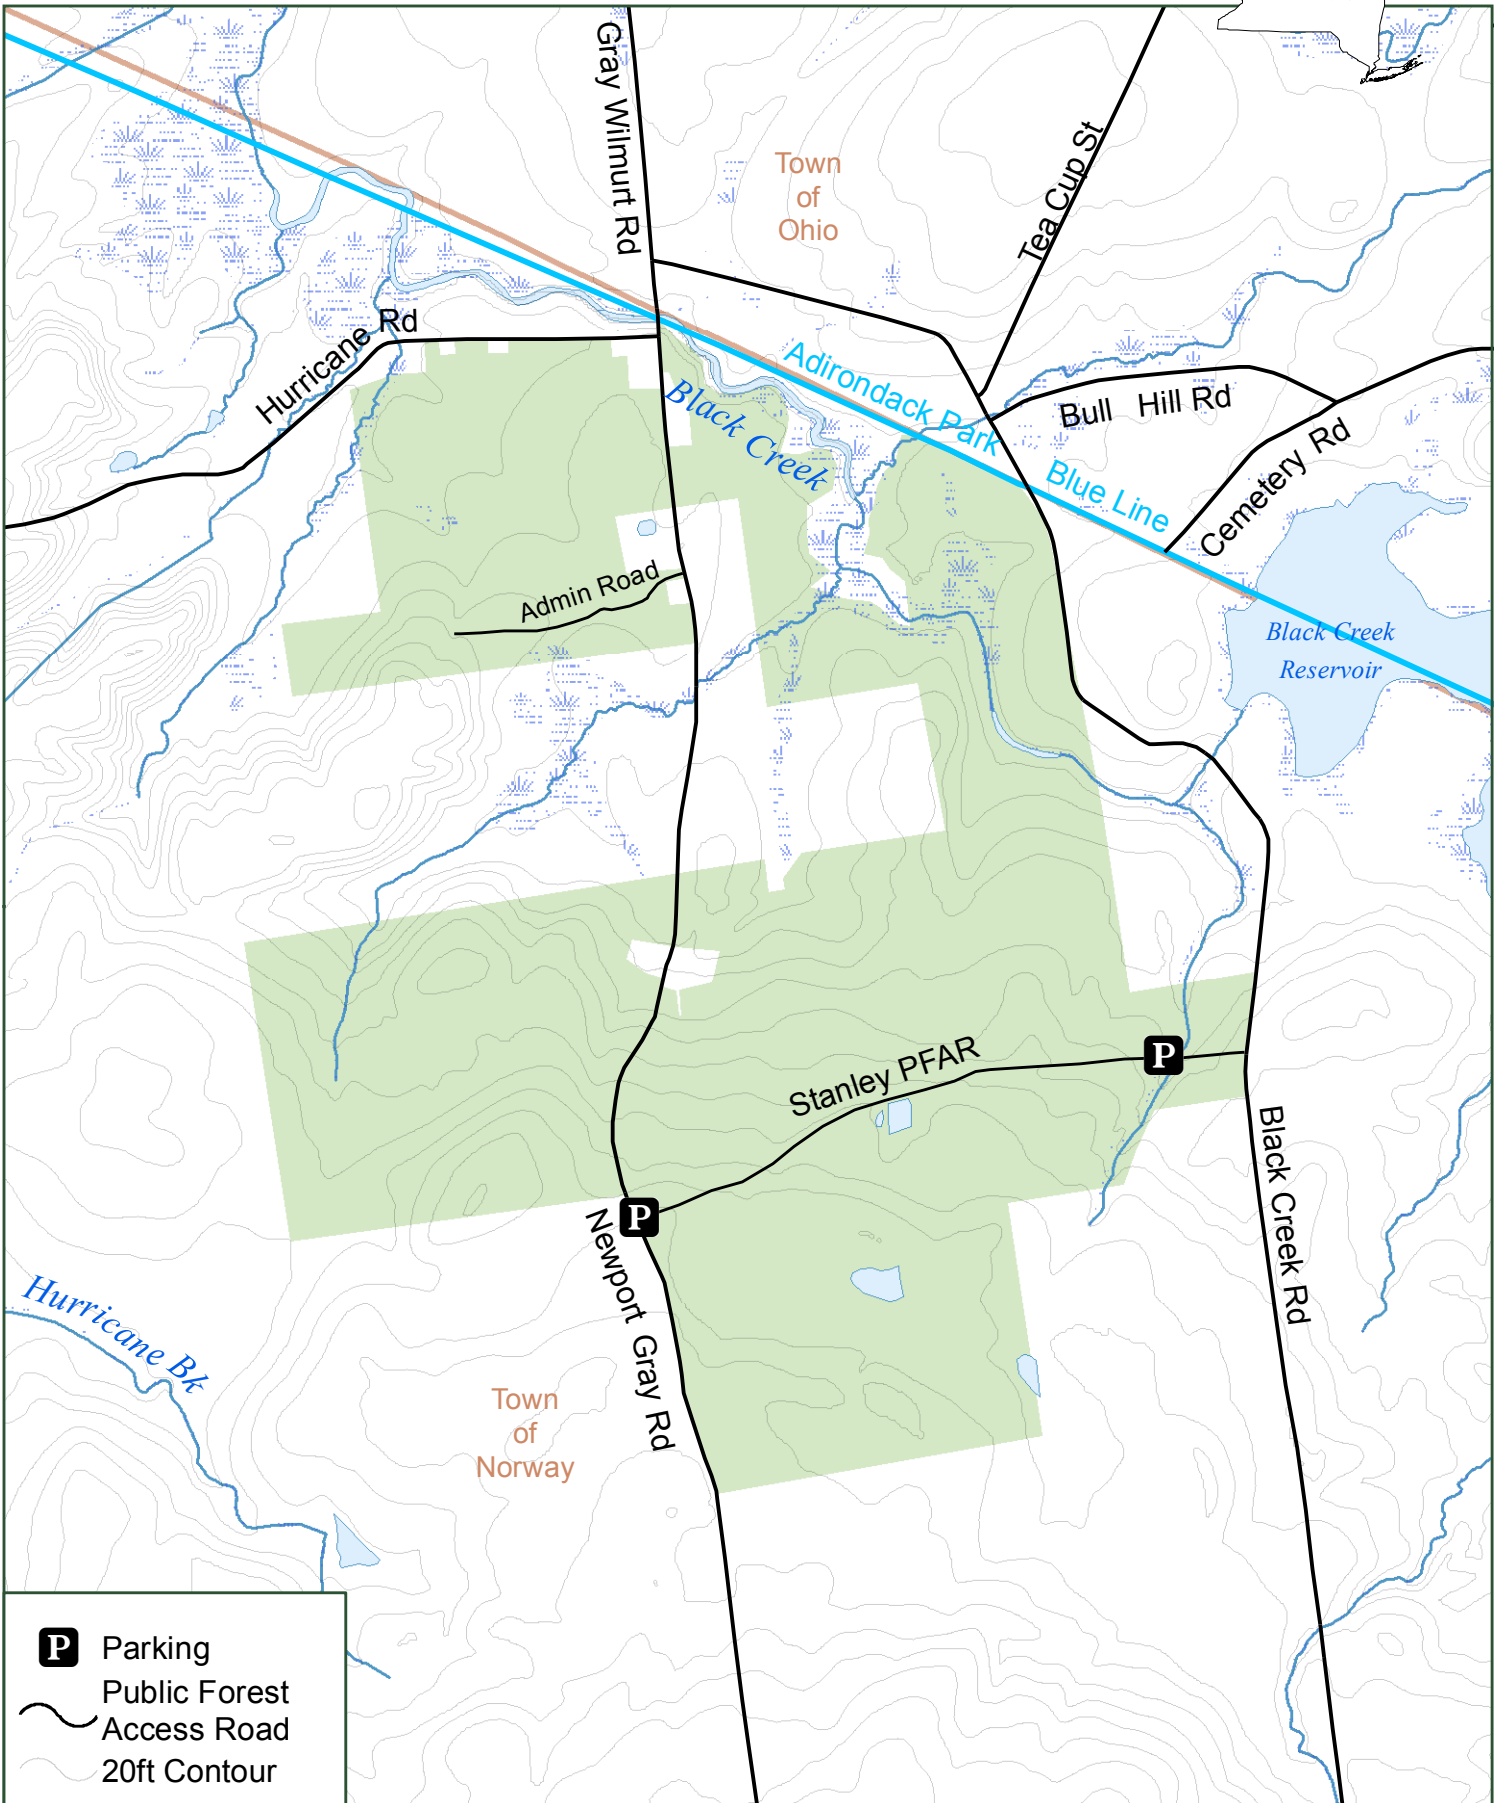

# Black Creek State Forest

**P** Parking  
Public Forest  
Access Road  
20ft Contour

Department of  
Environmental  
Conservation

Herkimer County