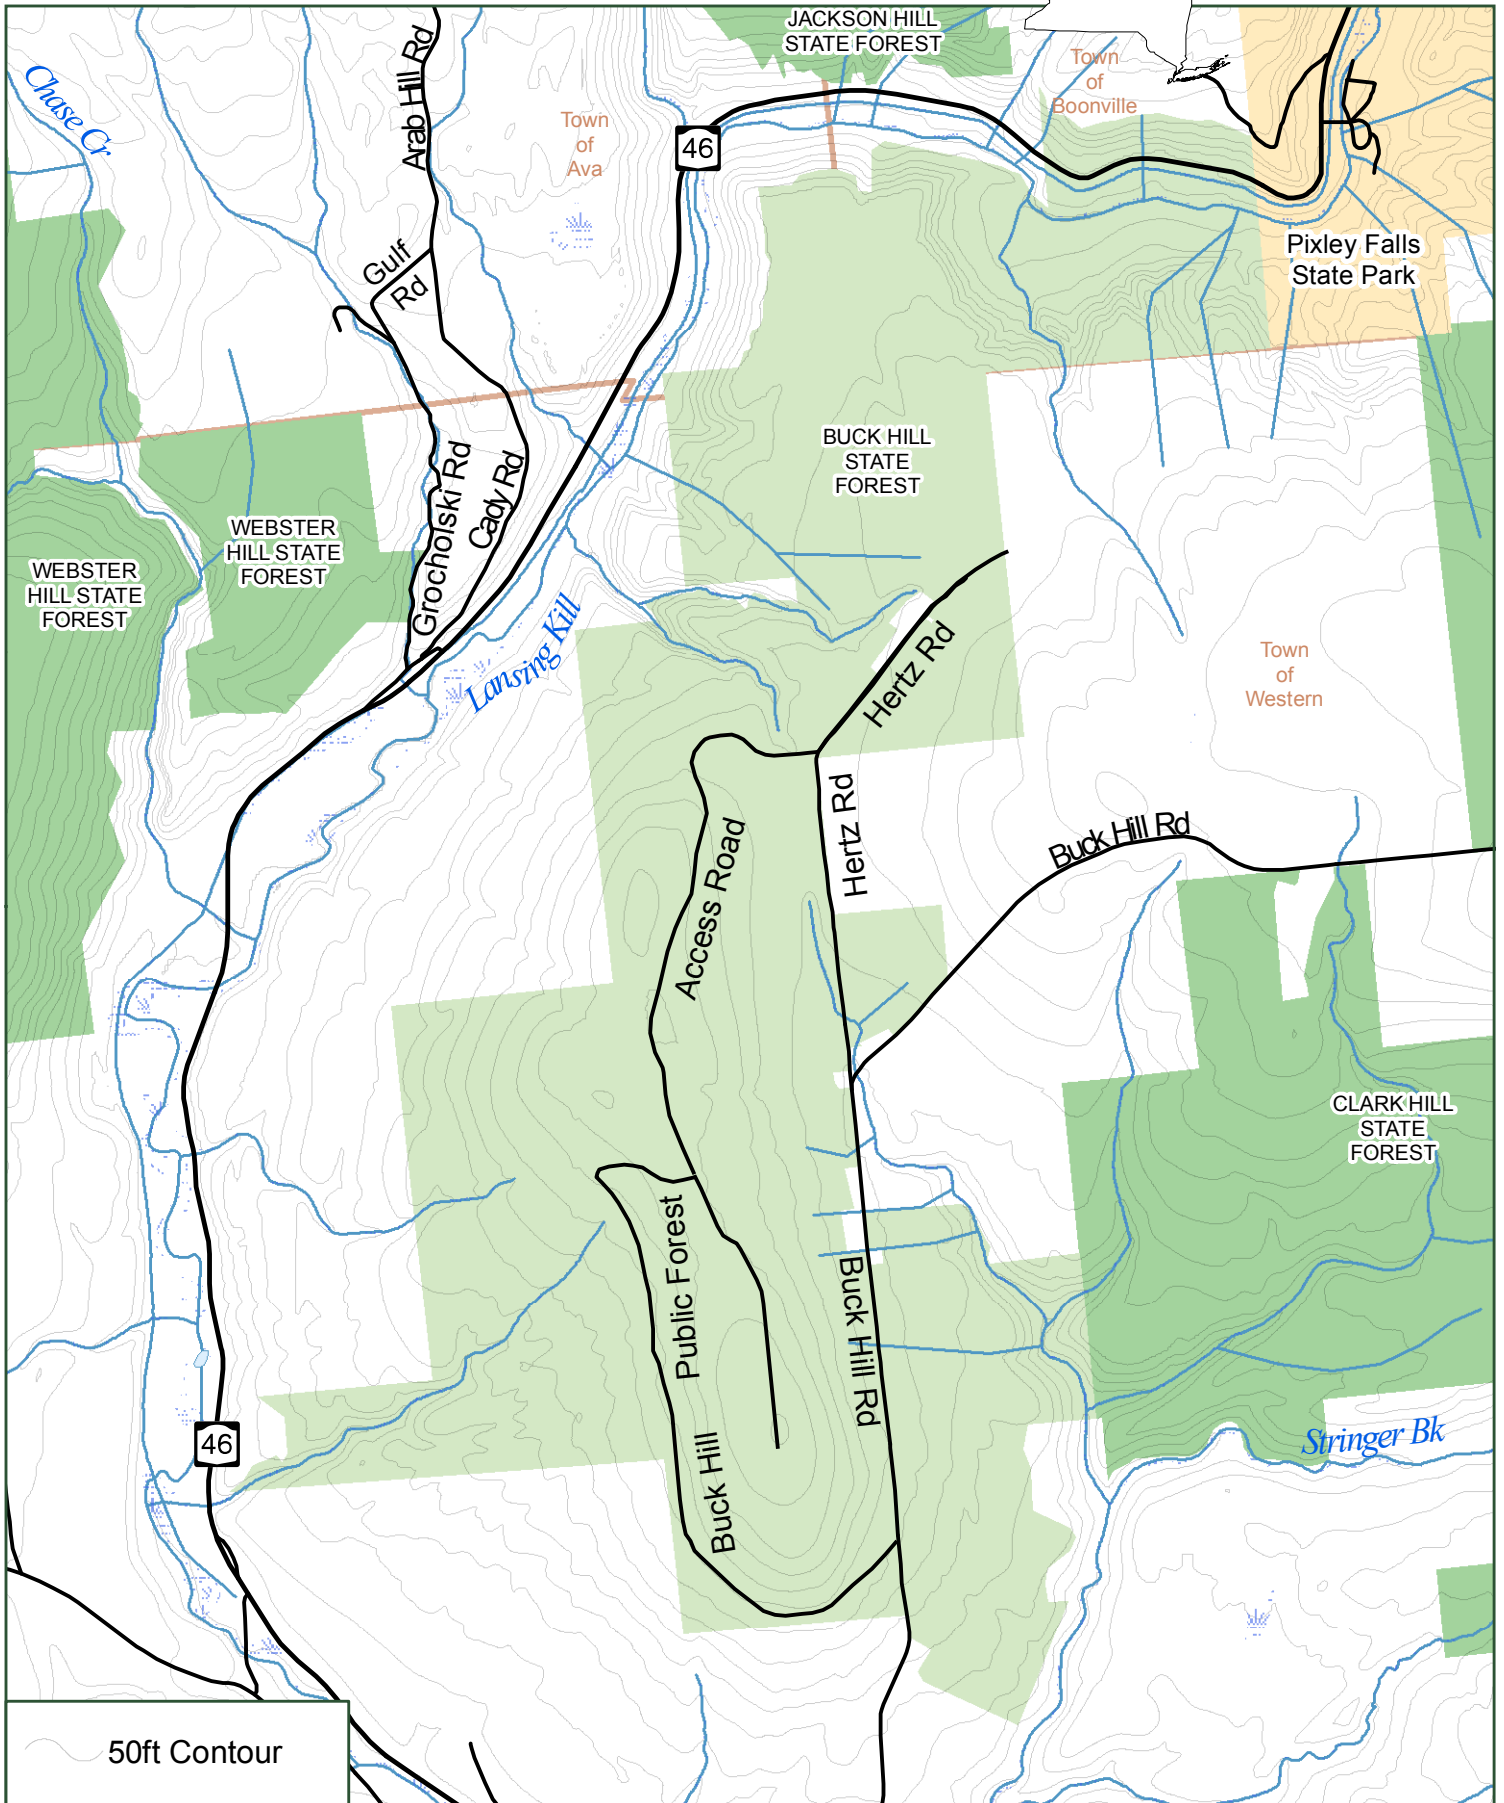

Buck Hill State Forest

50ft Contour

Department of
Environmental
Conservation

0 0.125 0.25 0.5
Miles

Oneida County