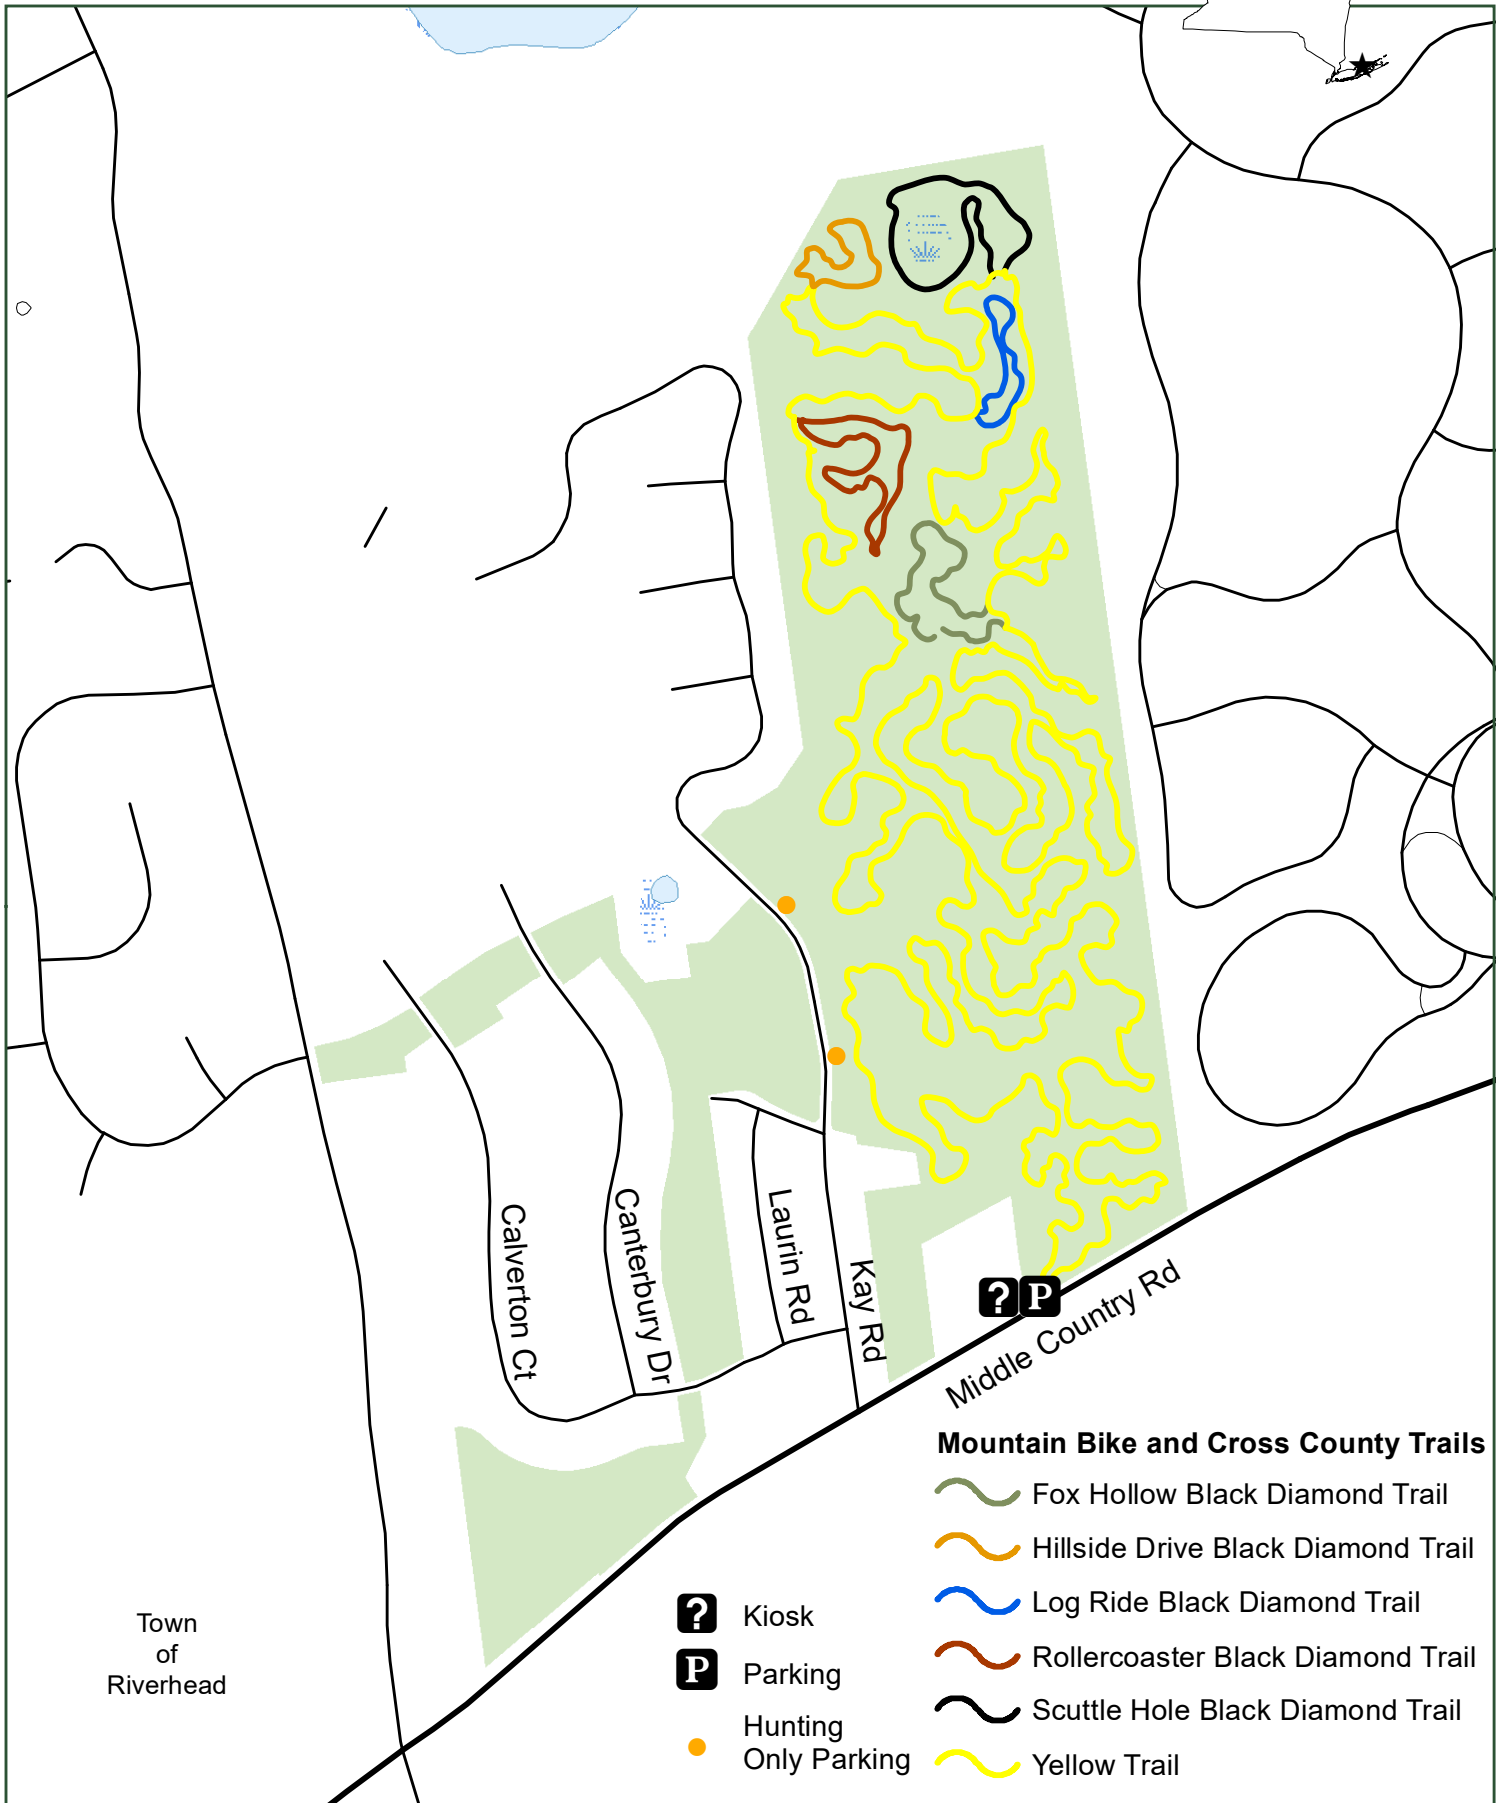

Calverton Pine Barrens State Forest

Town of Riverhead

Mountain Bike and Cross Country Trails

-  Fox Hollow Black Diamond Trail
-  Hillside Drive Black Diamond Trail
-  Log Ride Black Diamond Trail
-  Rollercoaster Black Diamond Trail
-  Scuttle Hole Black Diamond Trail
-  Yellow Trail

-  Kiosk
-  Parking

-  Hunting Only Parking

Department of Environmental Conservation

Suffolk County