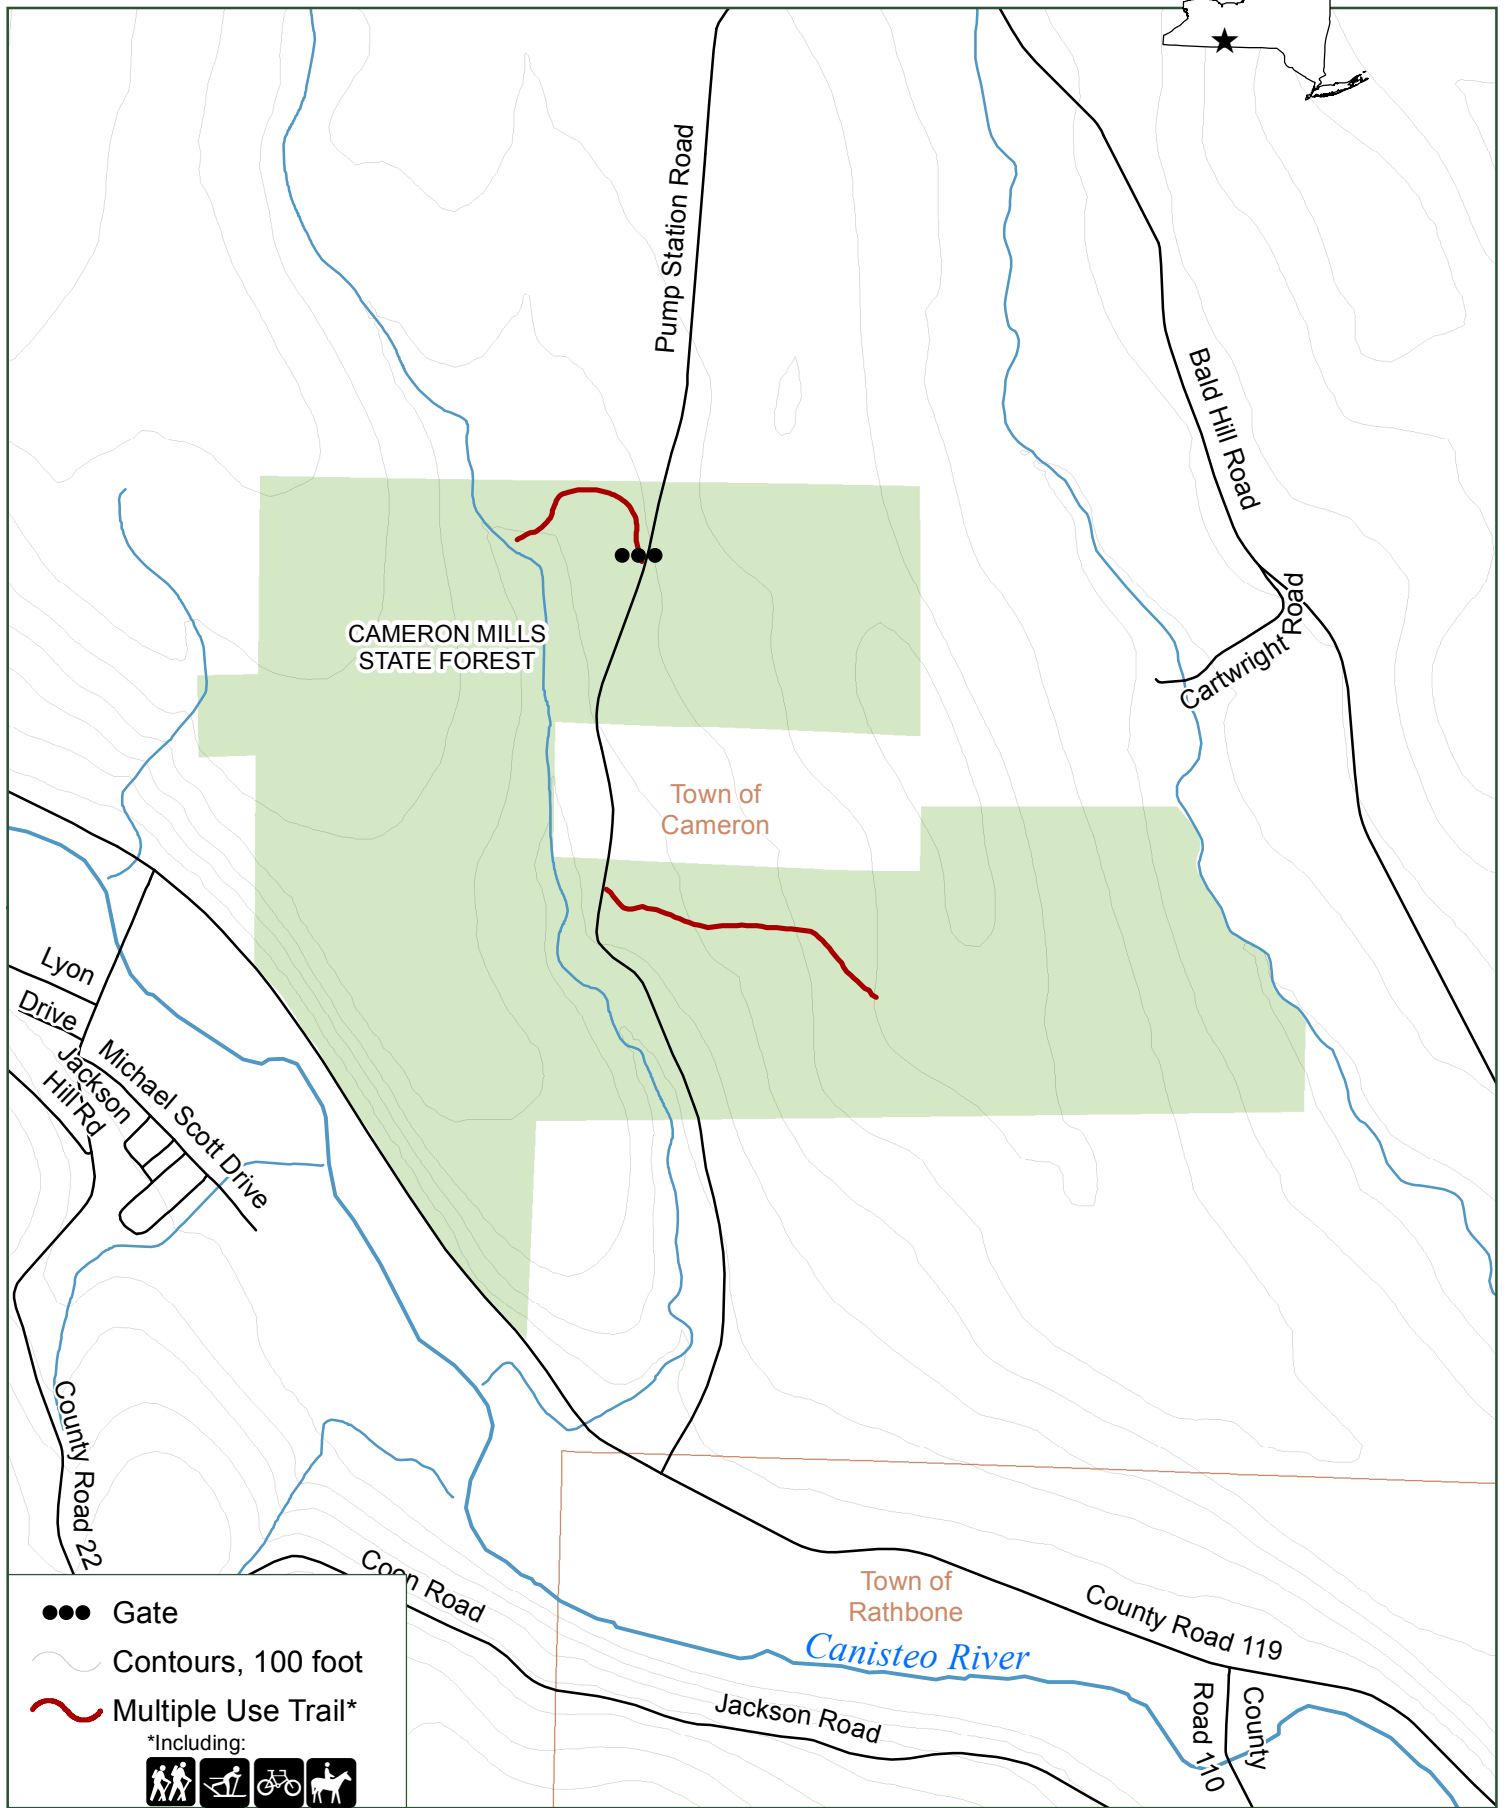

# Cameron Mills State Forest

- Gate
- Contours, 100 foot
- Multiple Use Trail\*  
\*Including:

Department of  
Environmental  
Conservation

Steuben County