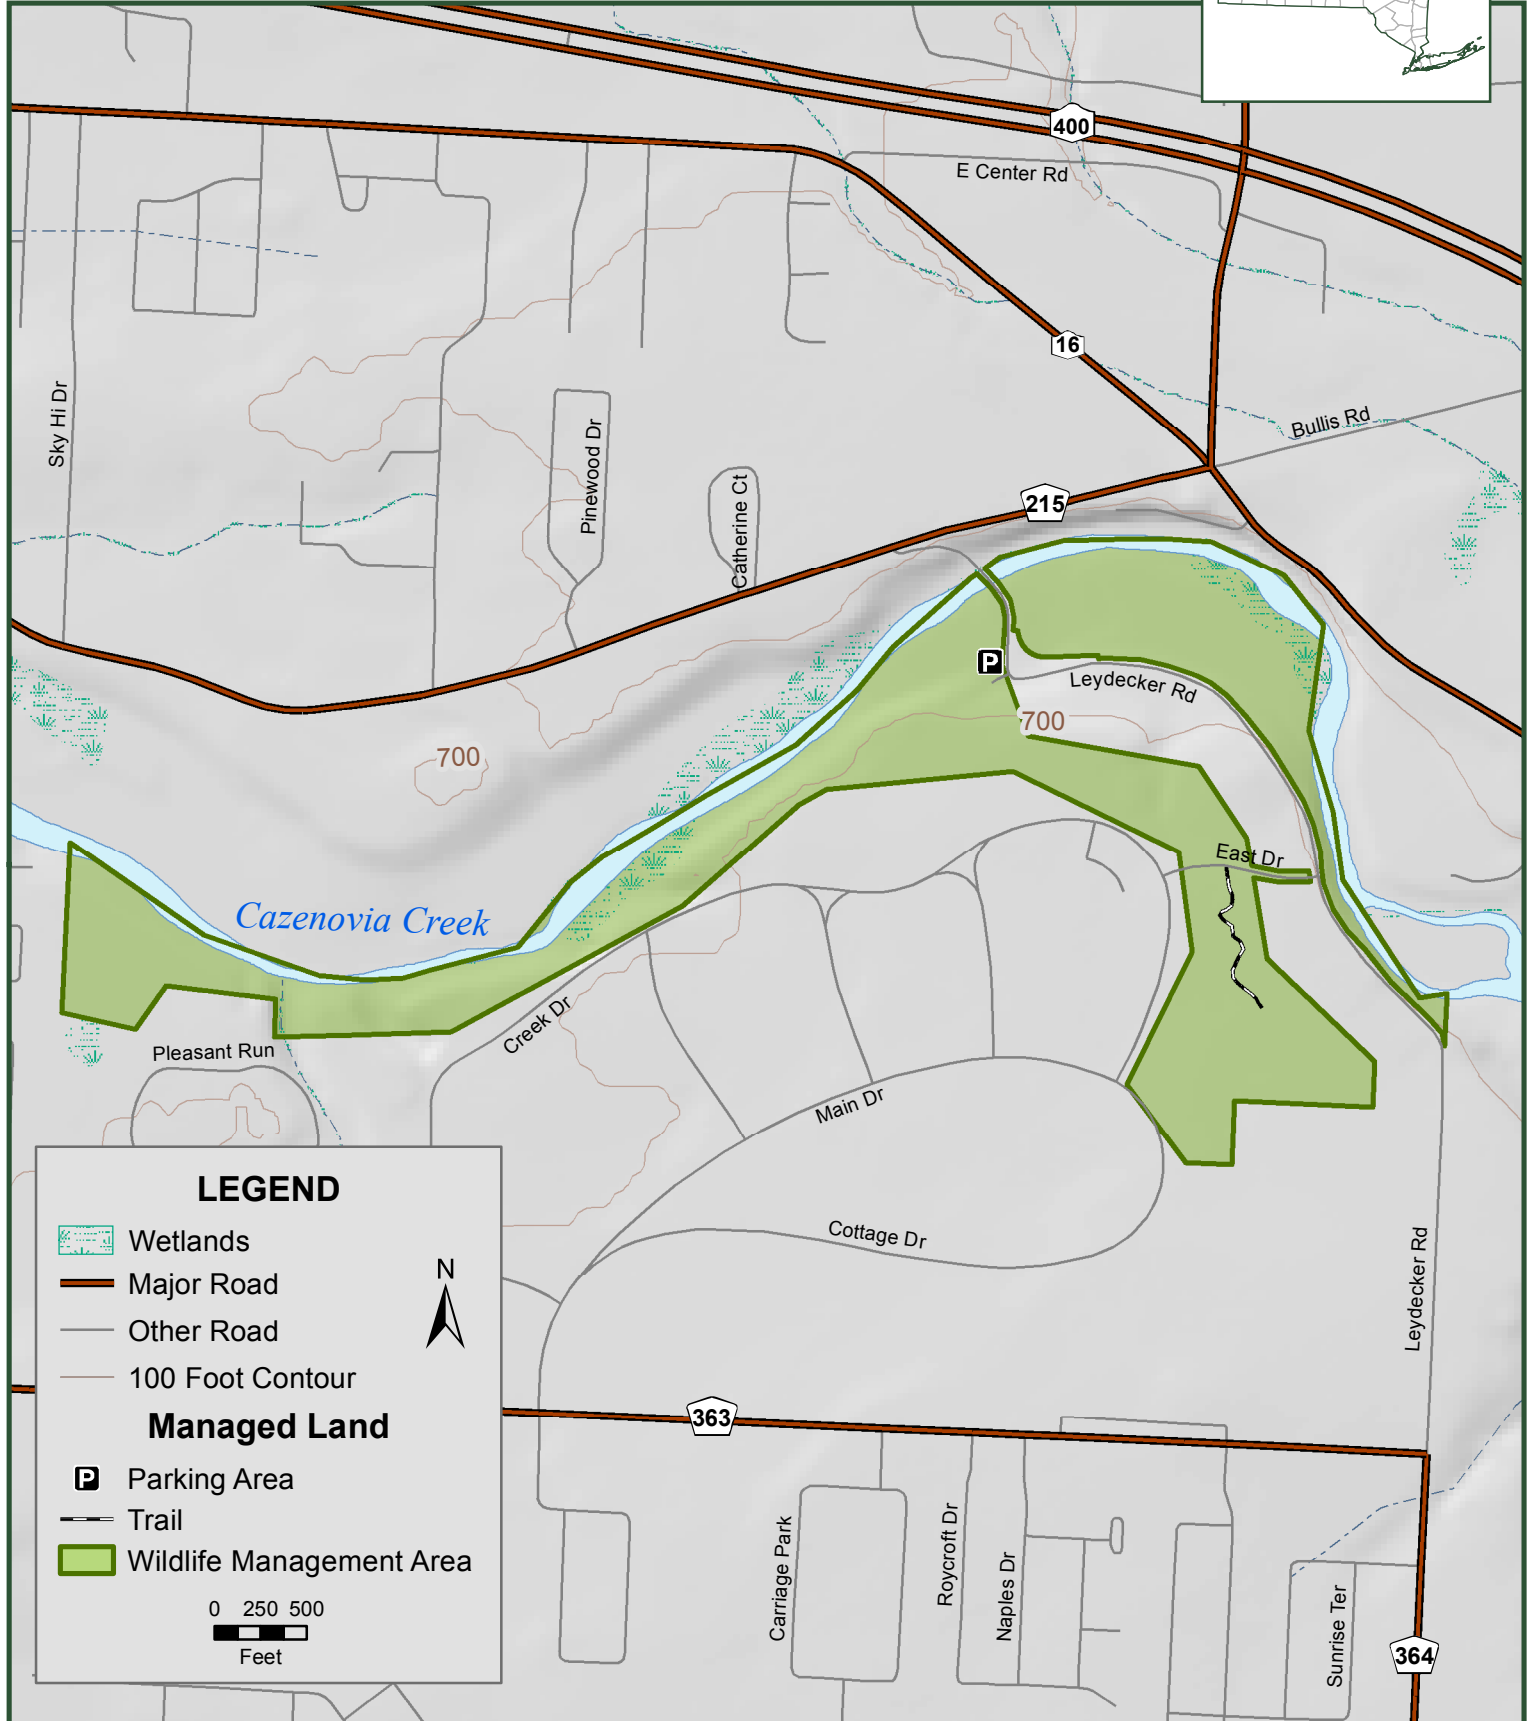

# CAZENOVIA CREEK

## *Fish & Wildlife Management Area*

**LEGEND**

- Wetlands
- Major Road
- Other Road
- 100 Foot Contour

**Managed Land**

- Parking Area
- Trail
- Wildlife Management Area

0 250 500  
Feet

Department of  
**Environmental  
Conservation**

West Seneca, Erie Co.