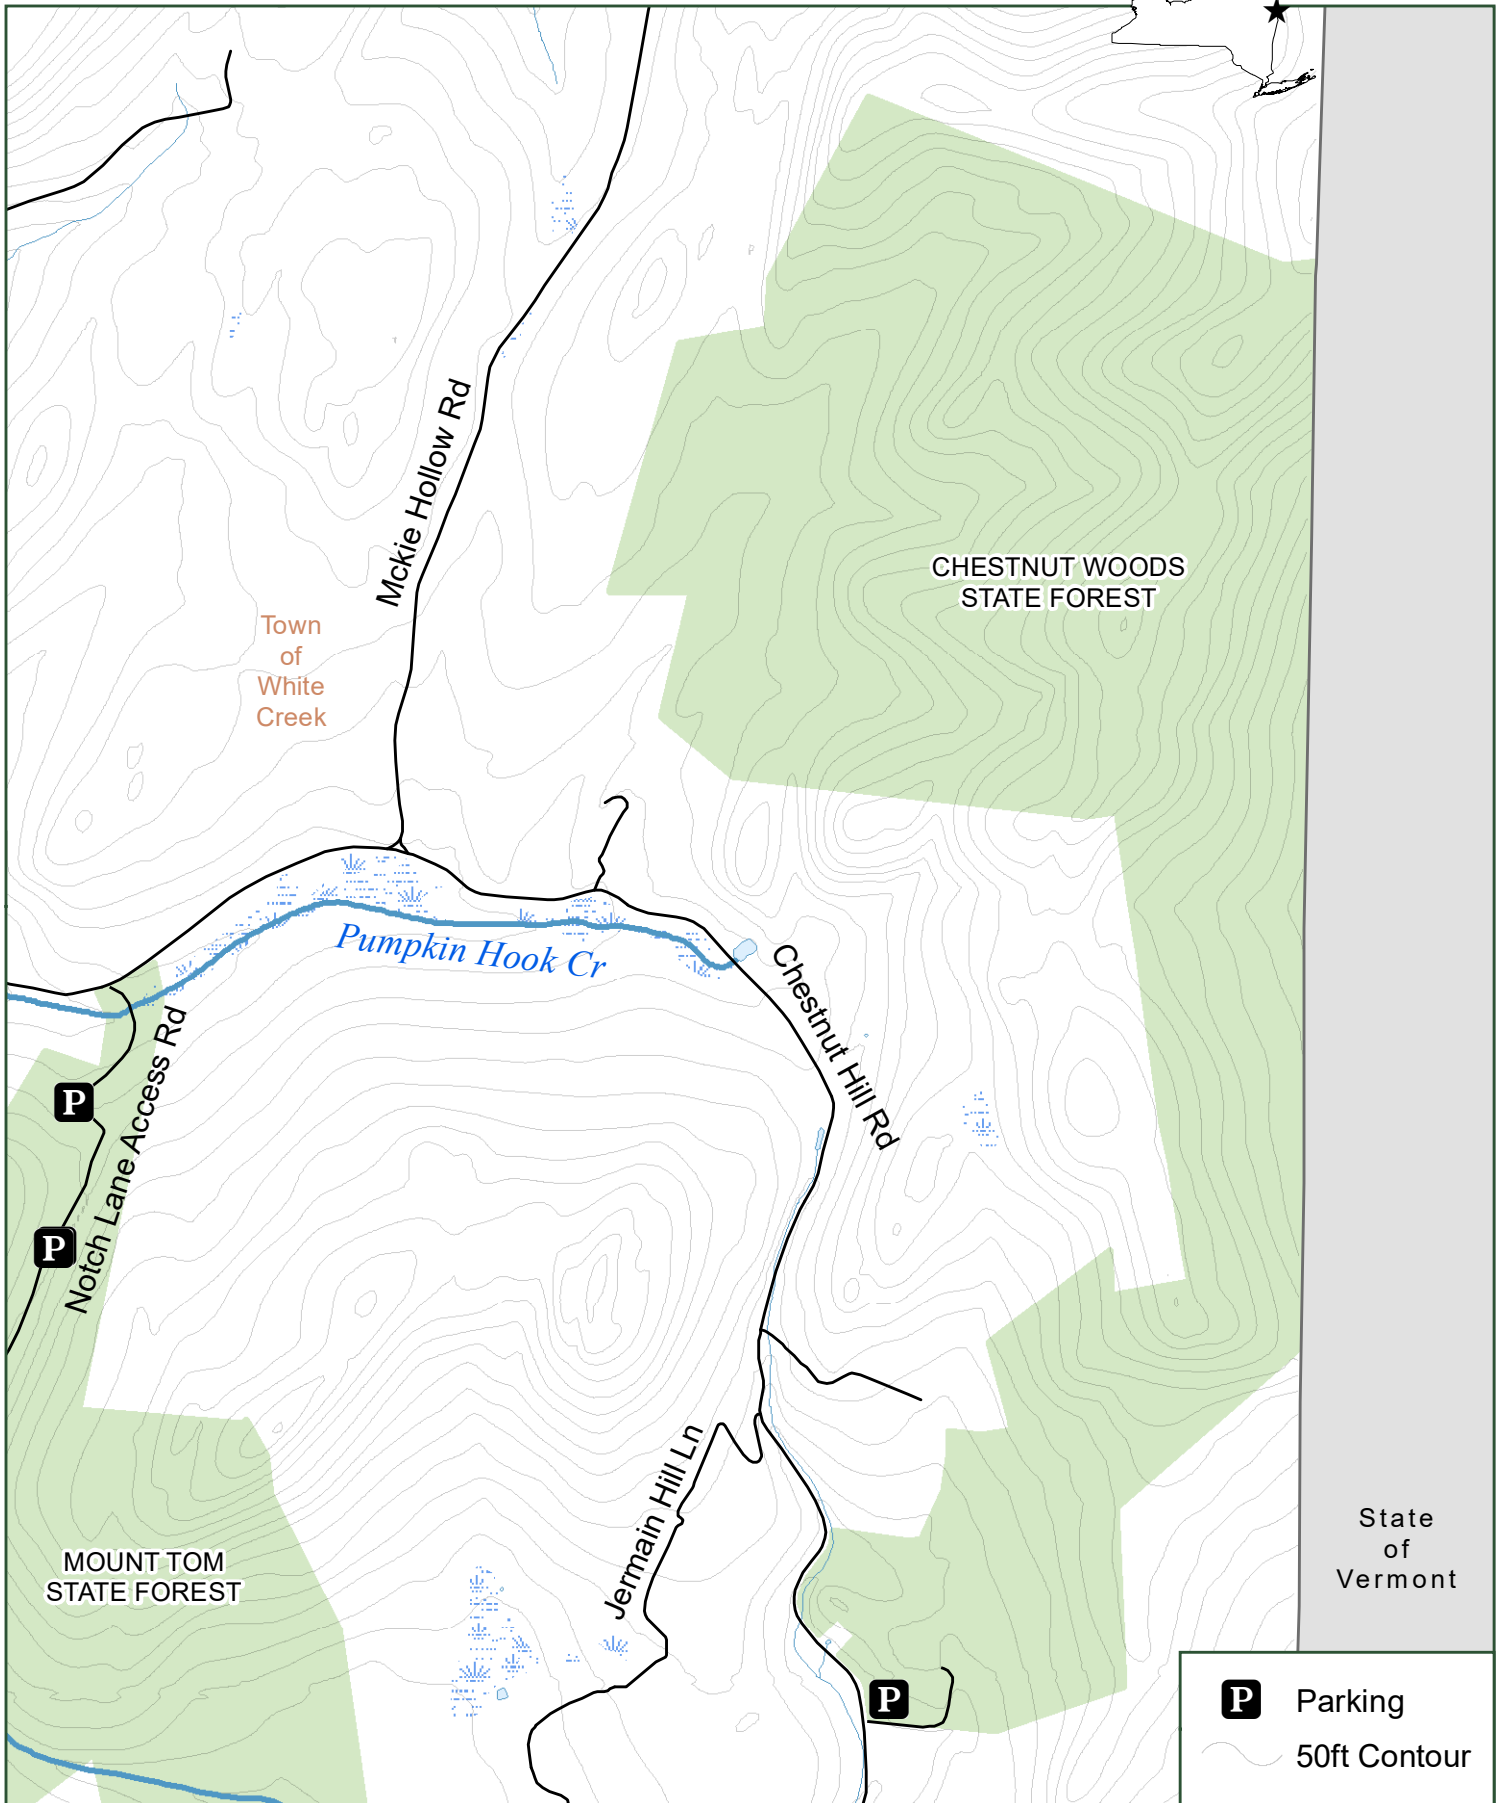

Chestnut Woods State Forest

Department of
Environmental
Conservation

0 0.125 0.25 0.5
Miles