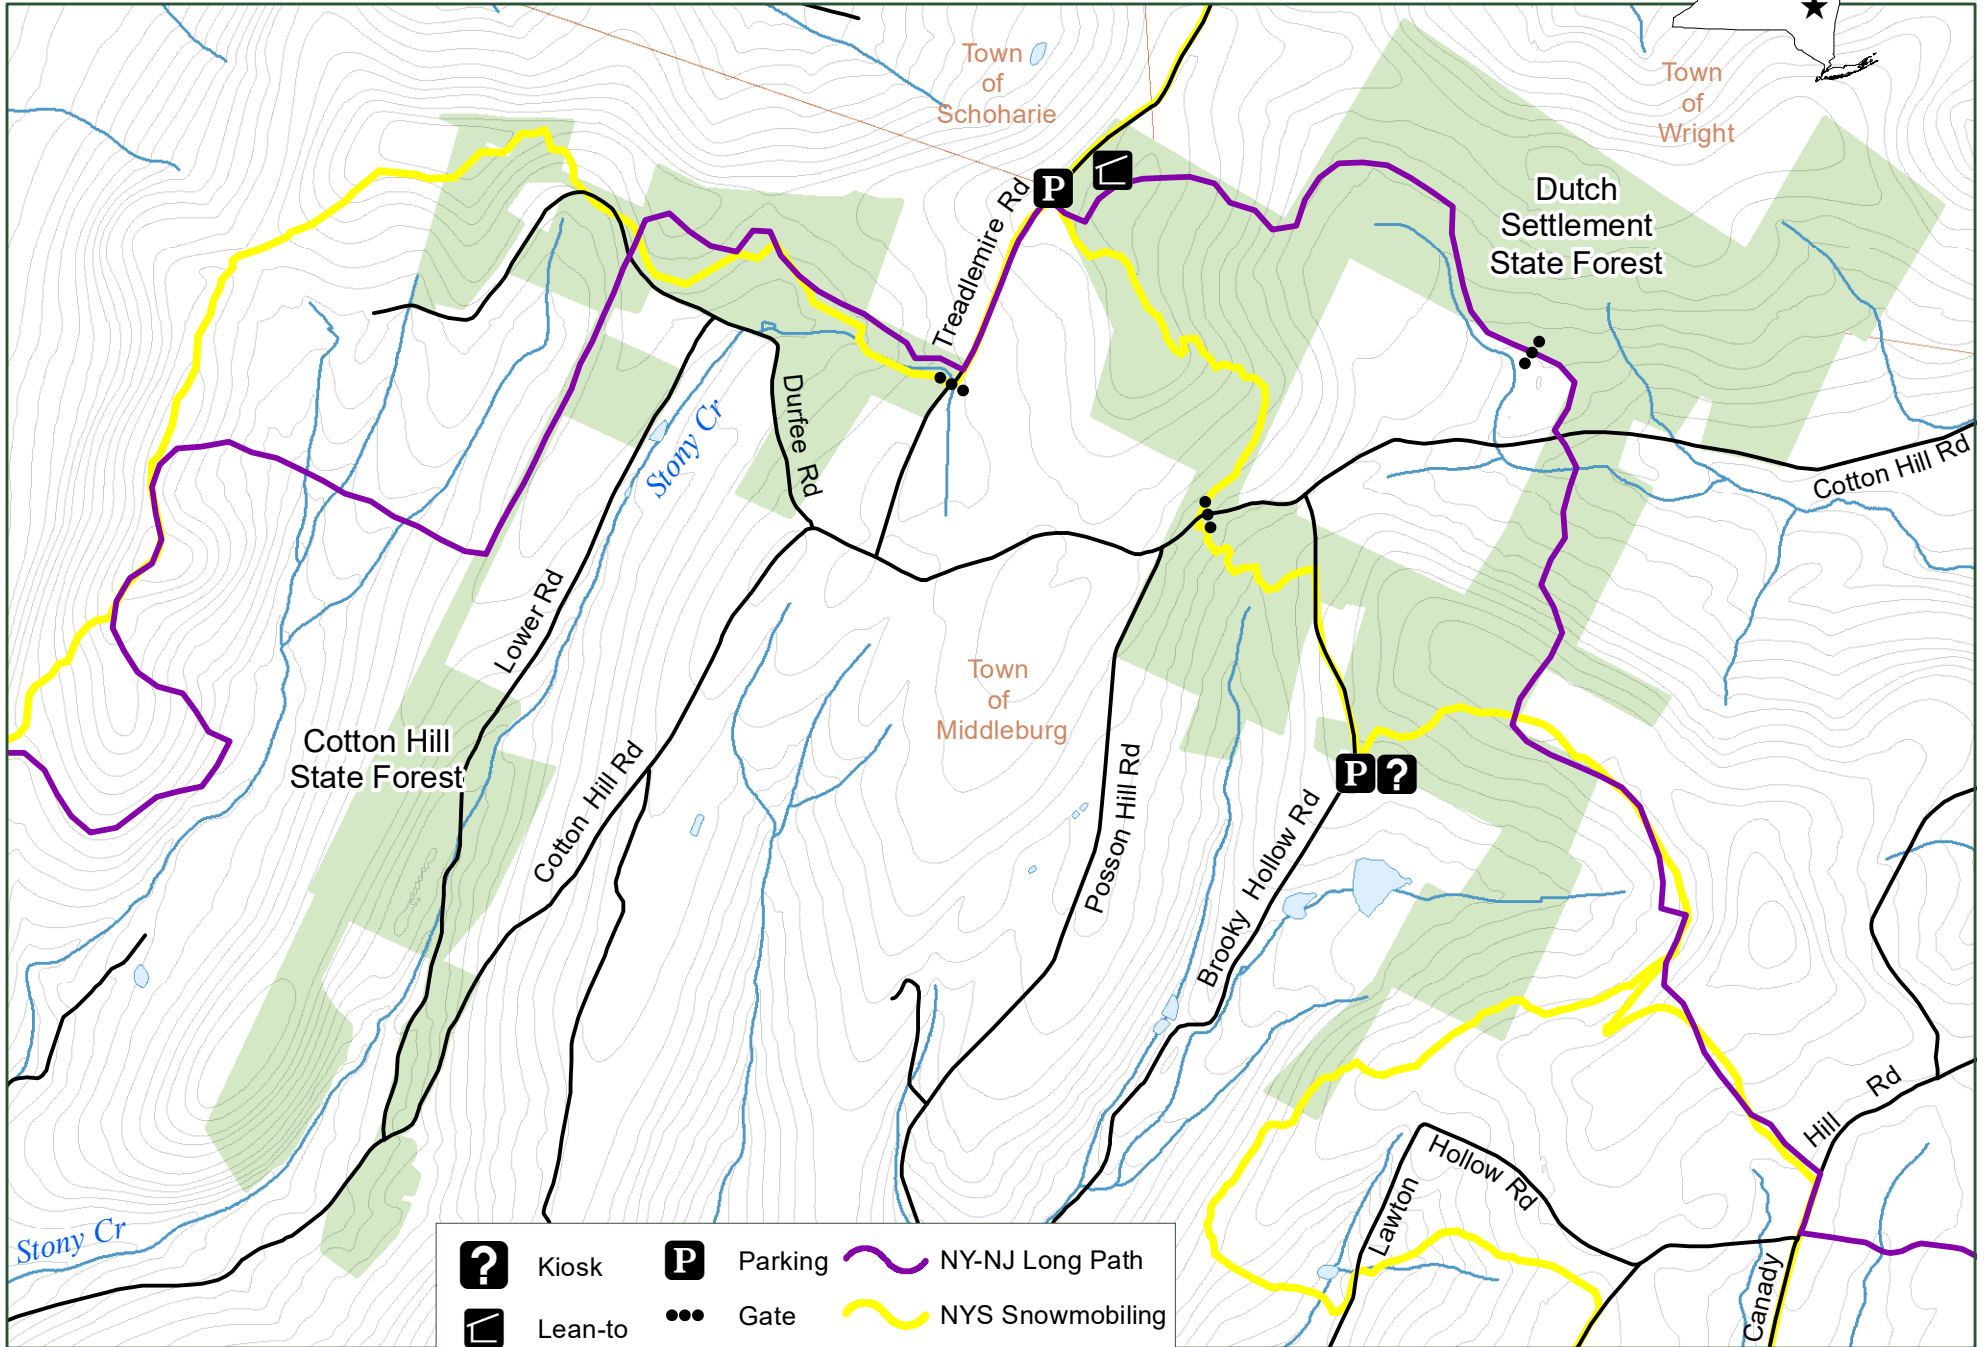

Cotton Hill and Dutch Settlement State Forests

- | | | | | | |
|--|---------|--|---------|--|------------------|
| | Kiosk | | Parking | | NY-NJ Long Path |
| | Lean-to | | Gate | | NYS Snowmobiling |

Department of
Environmental
Conservation

Schoharie County