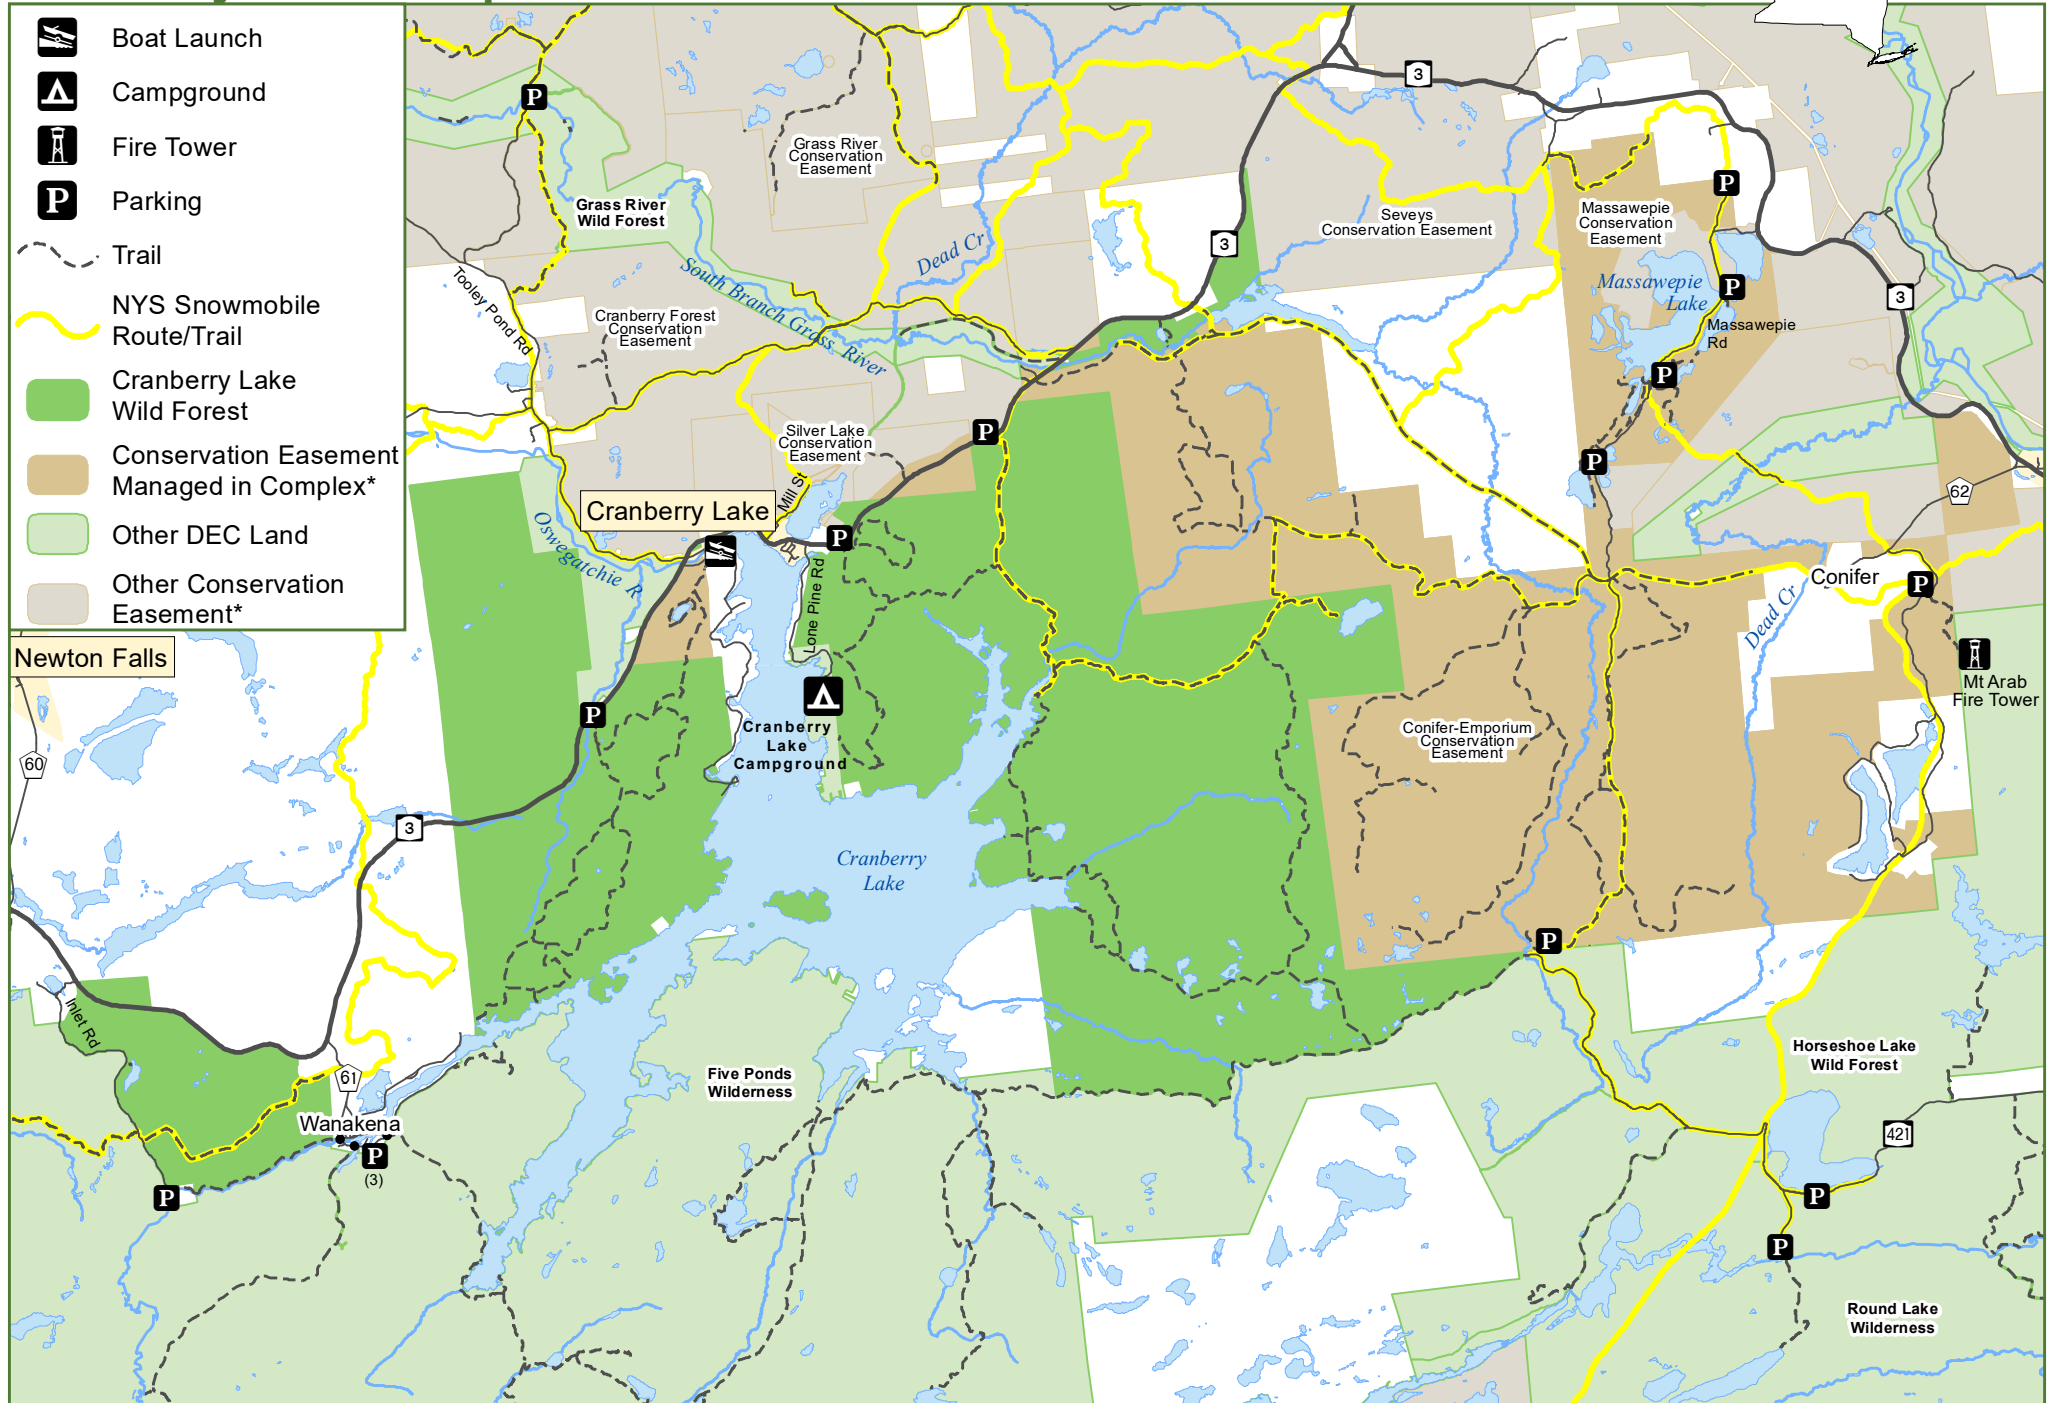

# Cranberry Lake Complex - Overview

- Boat Launch
- Campground
- Fire Tower
- Parking

- Trail
- NYS Snowmobile Route/Trail

- Cranberry Lake Wild Forest
- Conservation Easement Managed in Complex\*
- Other DEC Land
- Other Conservation Easement\*

Newton Falls

60

3

61

Wanakena

(3)

Five Ponds Wilderness

Cranberry Lake Campground

Cranberry Lake

Cranberry Lake

Silver Lake Conservation Easement

Cranberry Forest Conservation Easement

Grass River Wild Forest

Grass River Conservation Easement

Dead Cr

South Branch Grass River

62

Conifer

Conifer-Emporium Conservation Easement

Mt Arab Fire Tower

Horseshoe Lake Wild Forest

421

Round Lake Wilderness