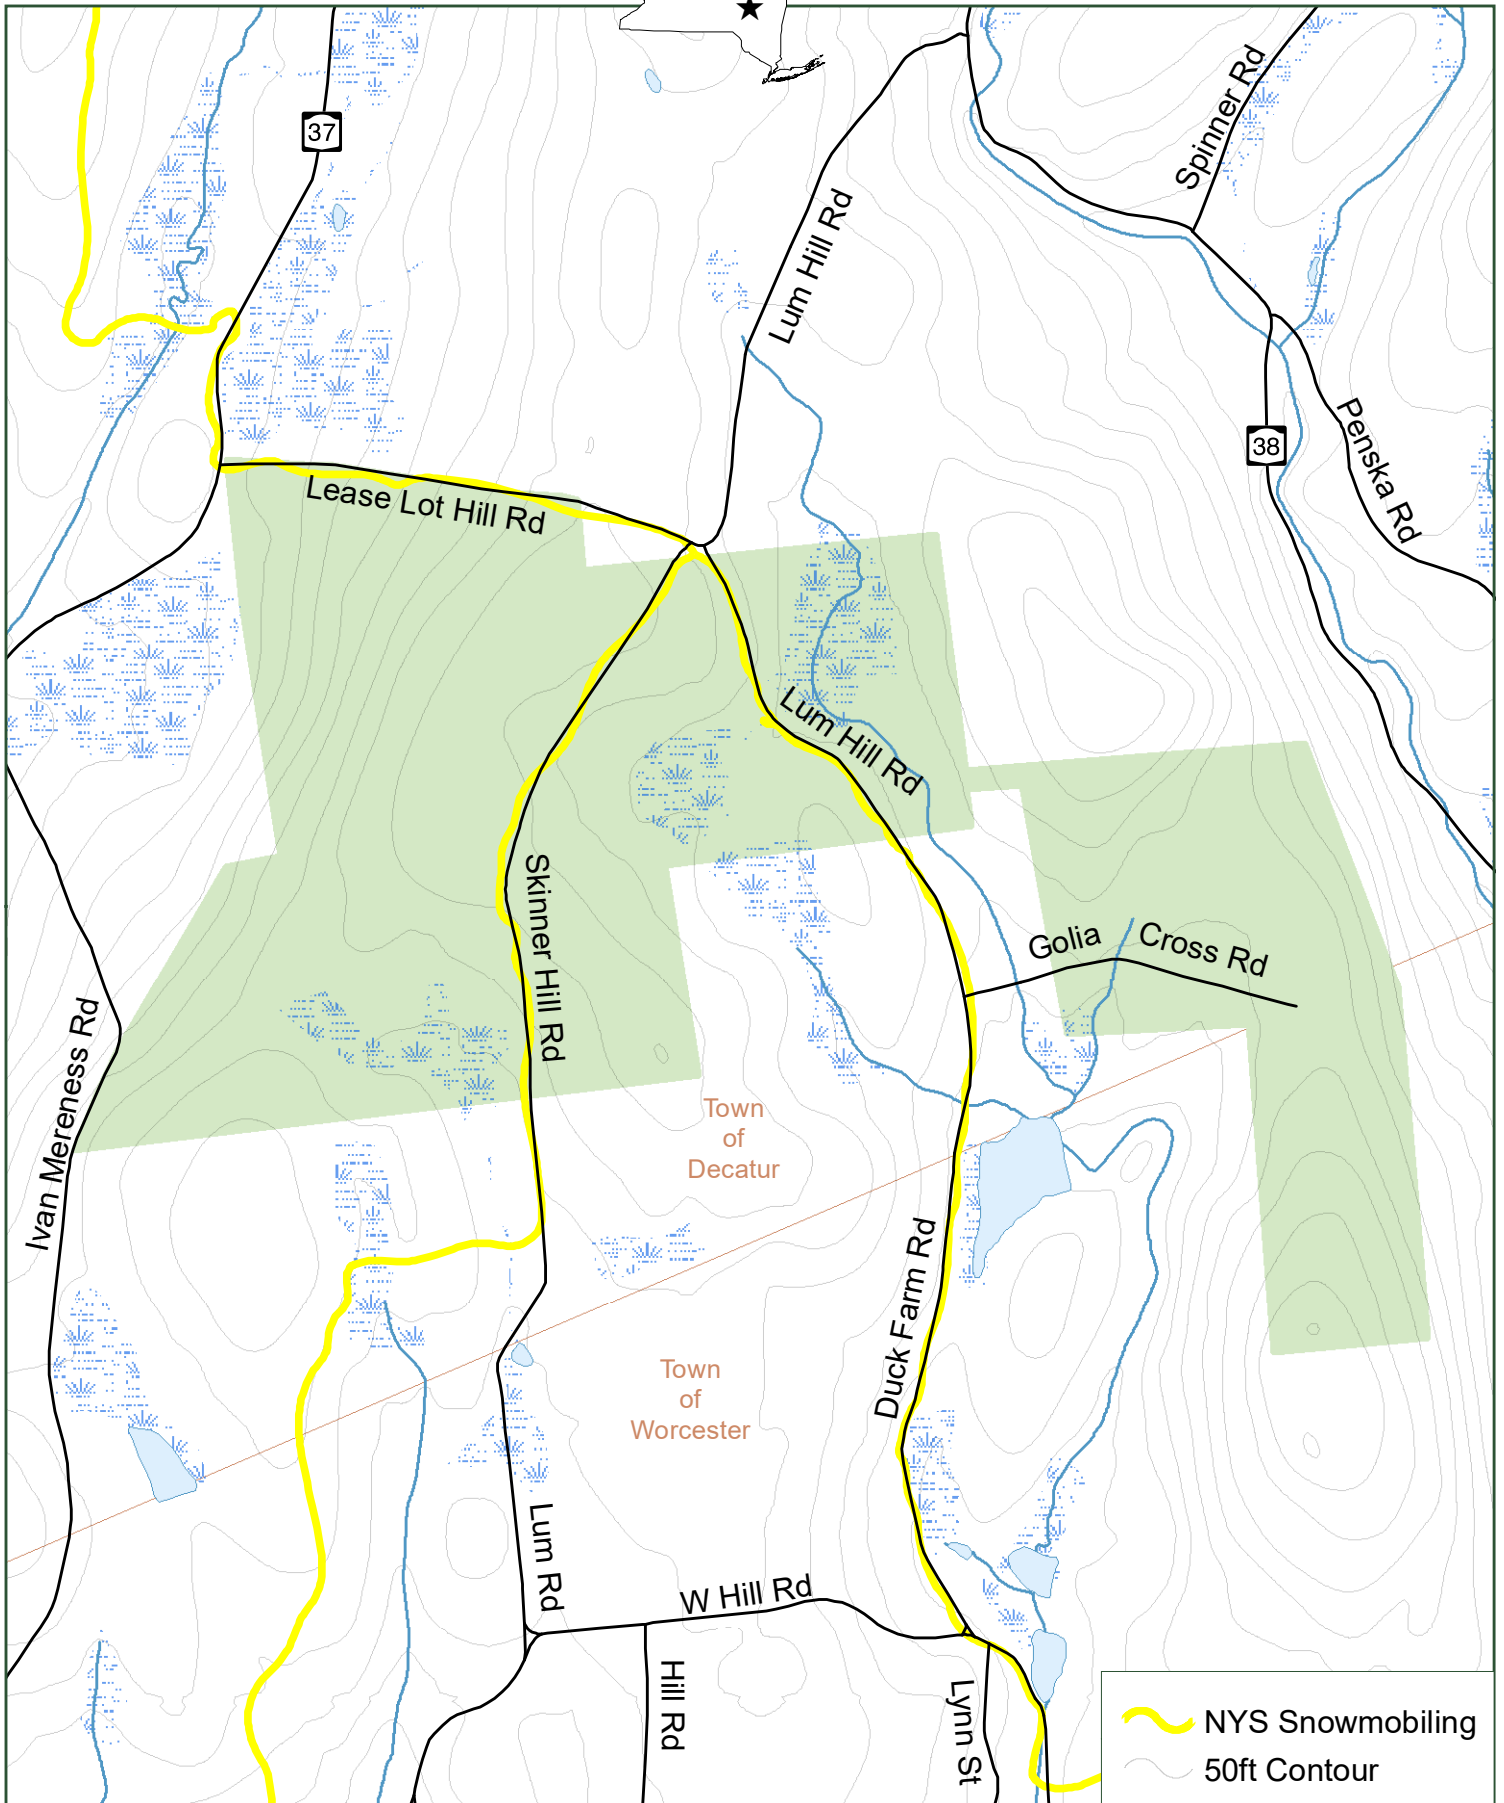

Decatur State Forest

 NYS Snowmobiling
 50ft Contour

Department of
Environmental
Conservation

0 0.2 0.4

0.8
Miles