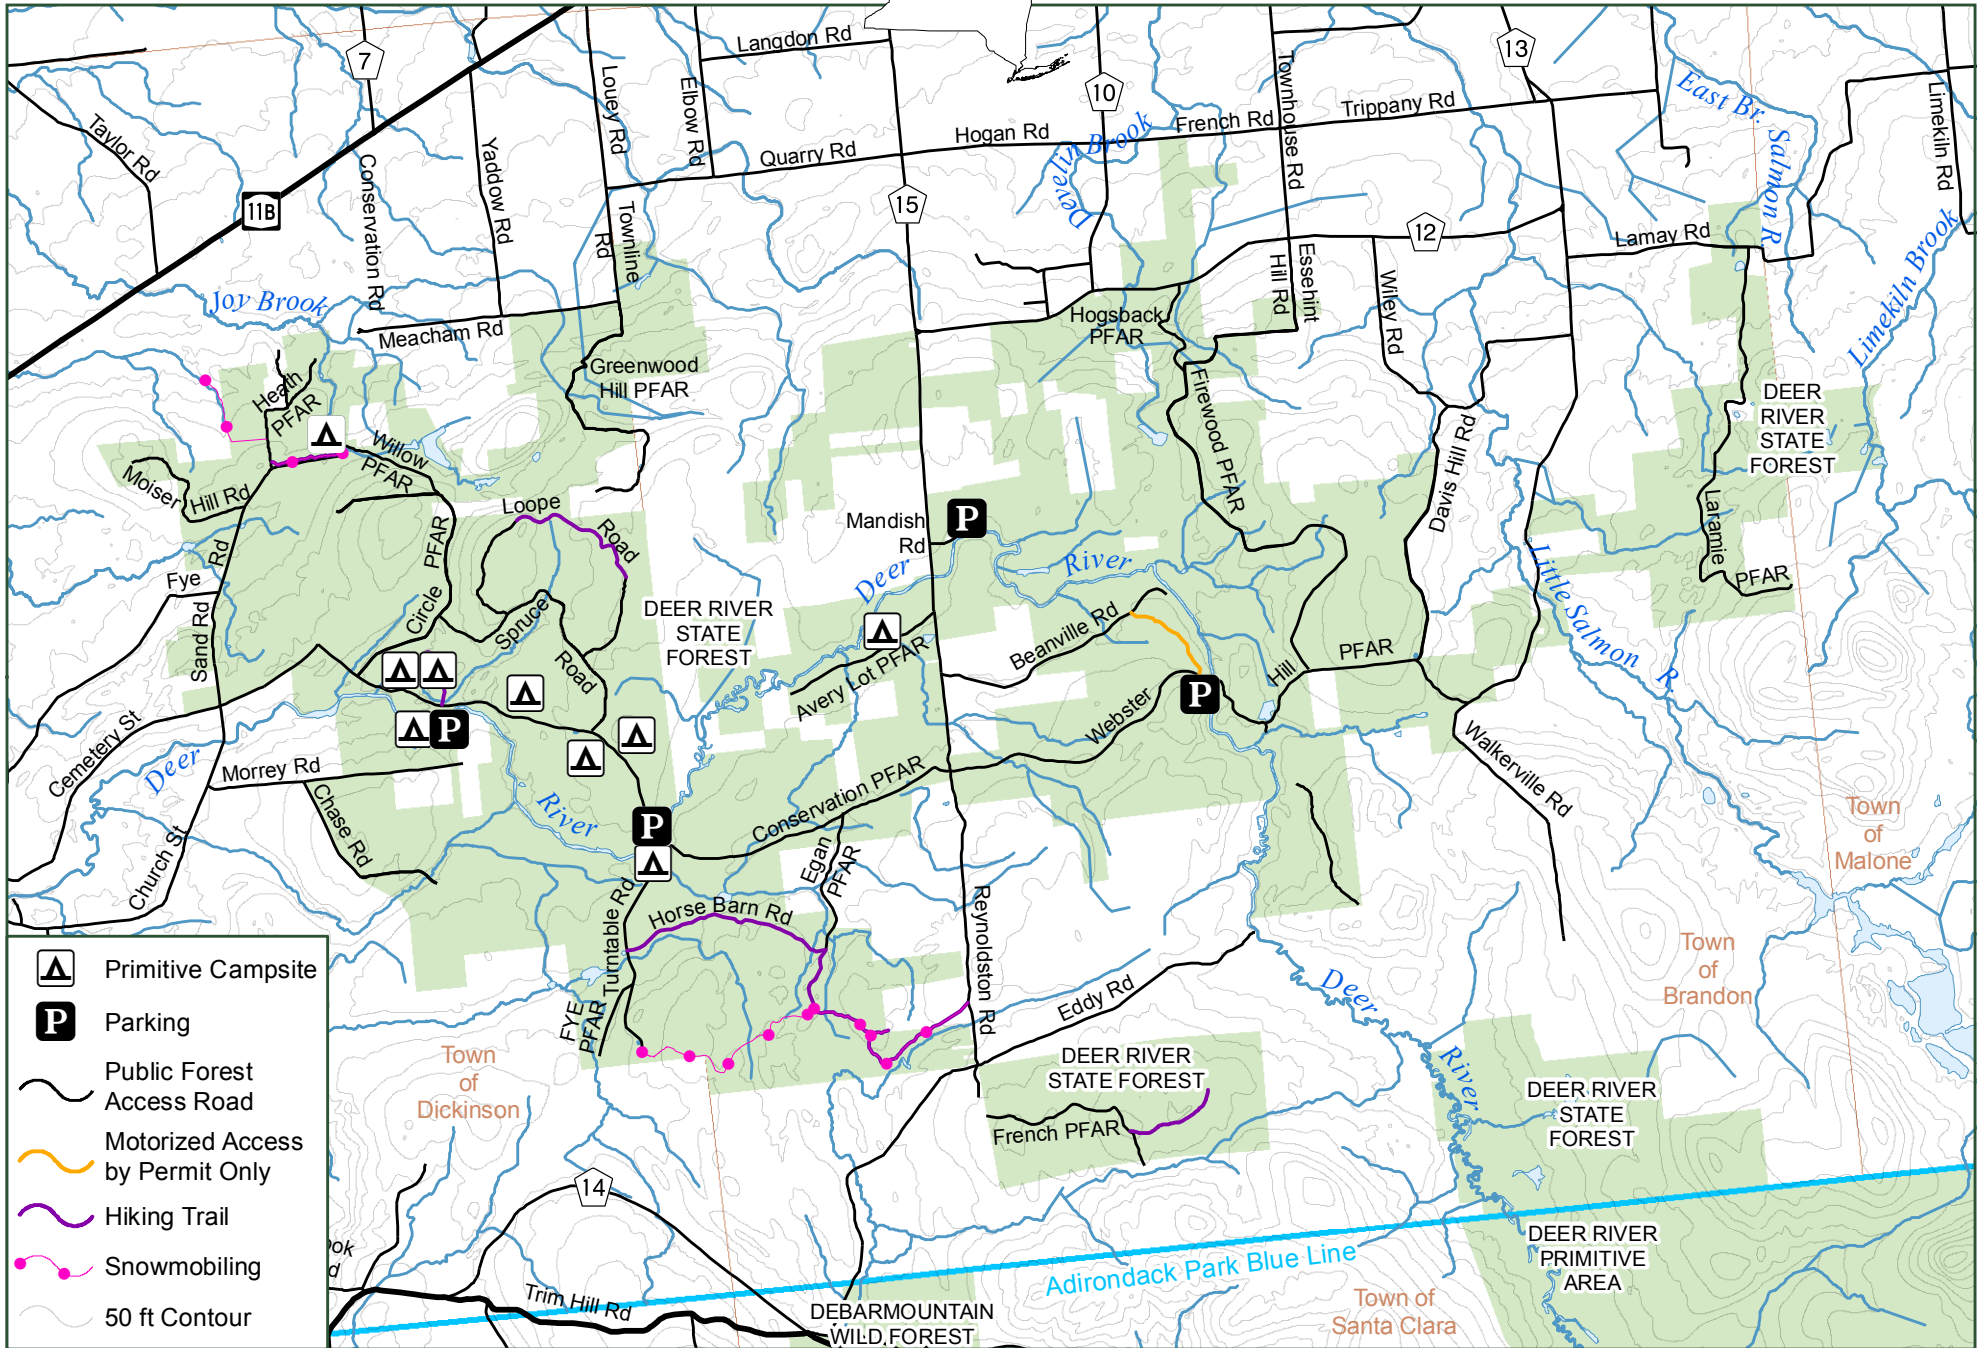

Deer River State Forest

-  Primitive Campsite
-  Parking
-  Public Forest Access Road
-  Motorized Access by Permit Only
-  Hiking Trail
-  Snowmobiling
-  50 ft Contour

Department of Environmental Conservation

0 0.75 1.5 3 Miles

Franklin County