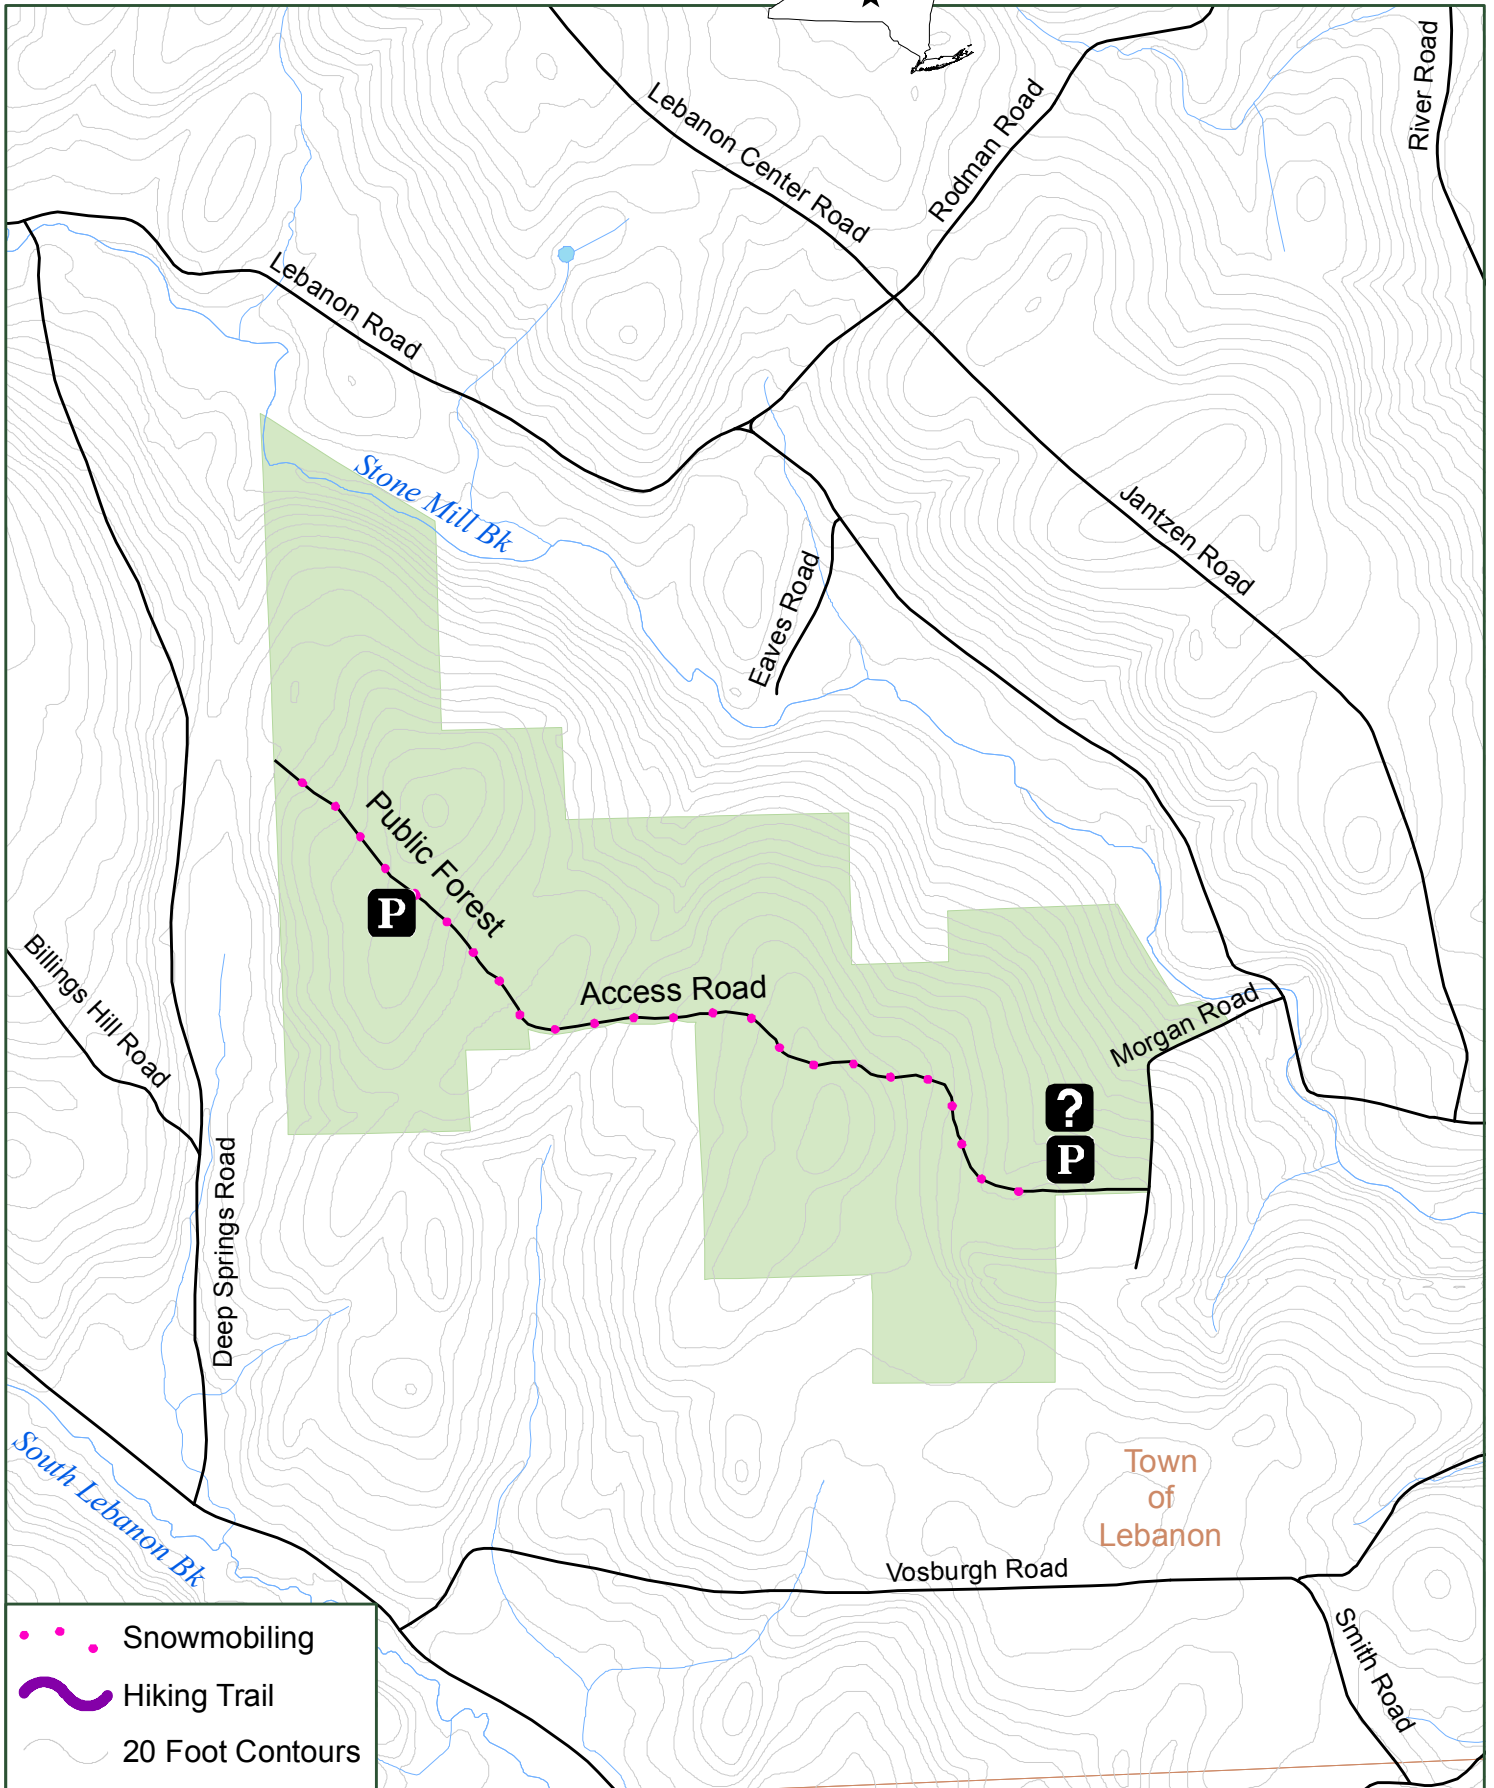

# Earlville State Forest

Department of  
Environmental  
Conservation

0 0.125 0.25 0.5  
Miles

Madison County