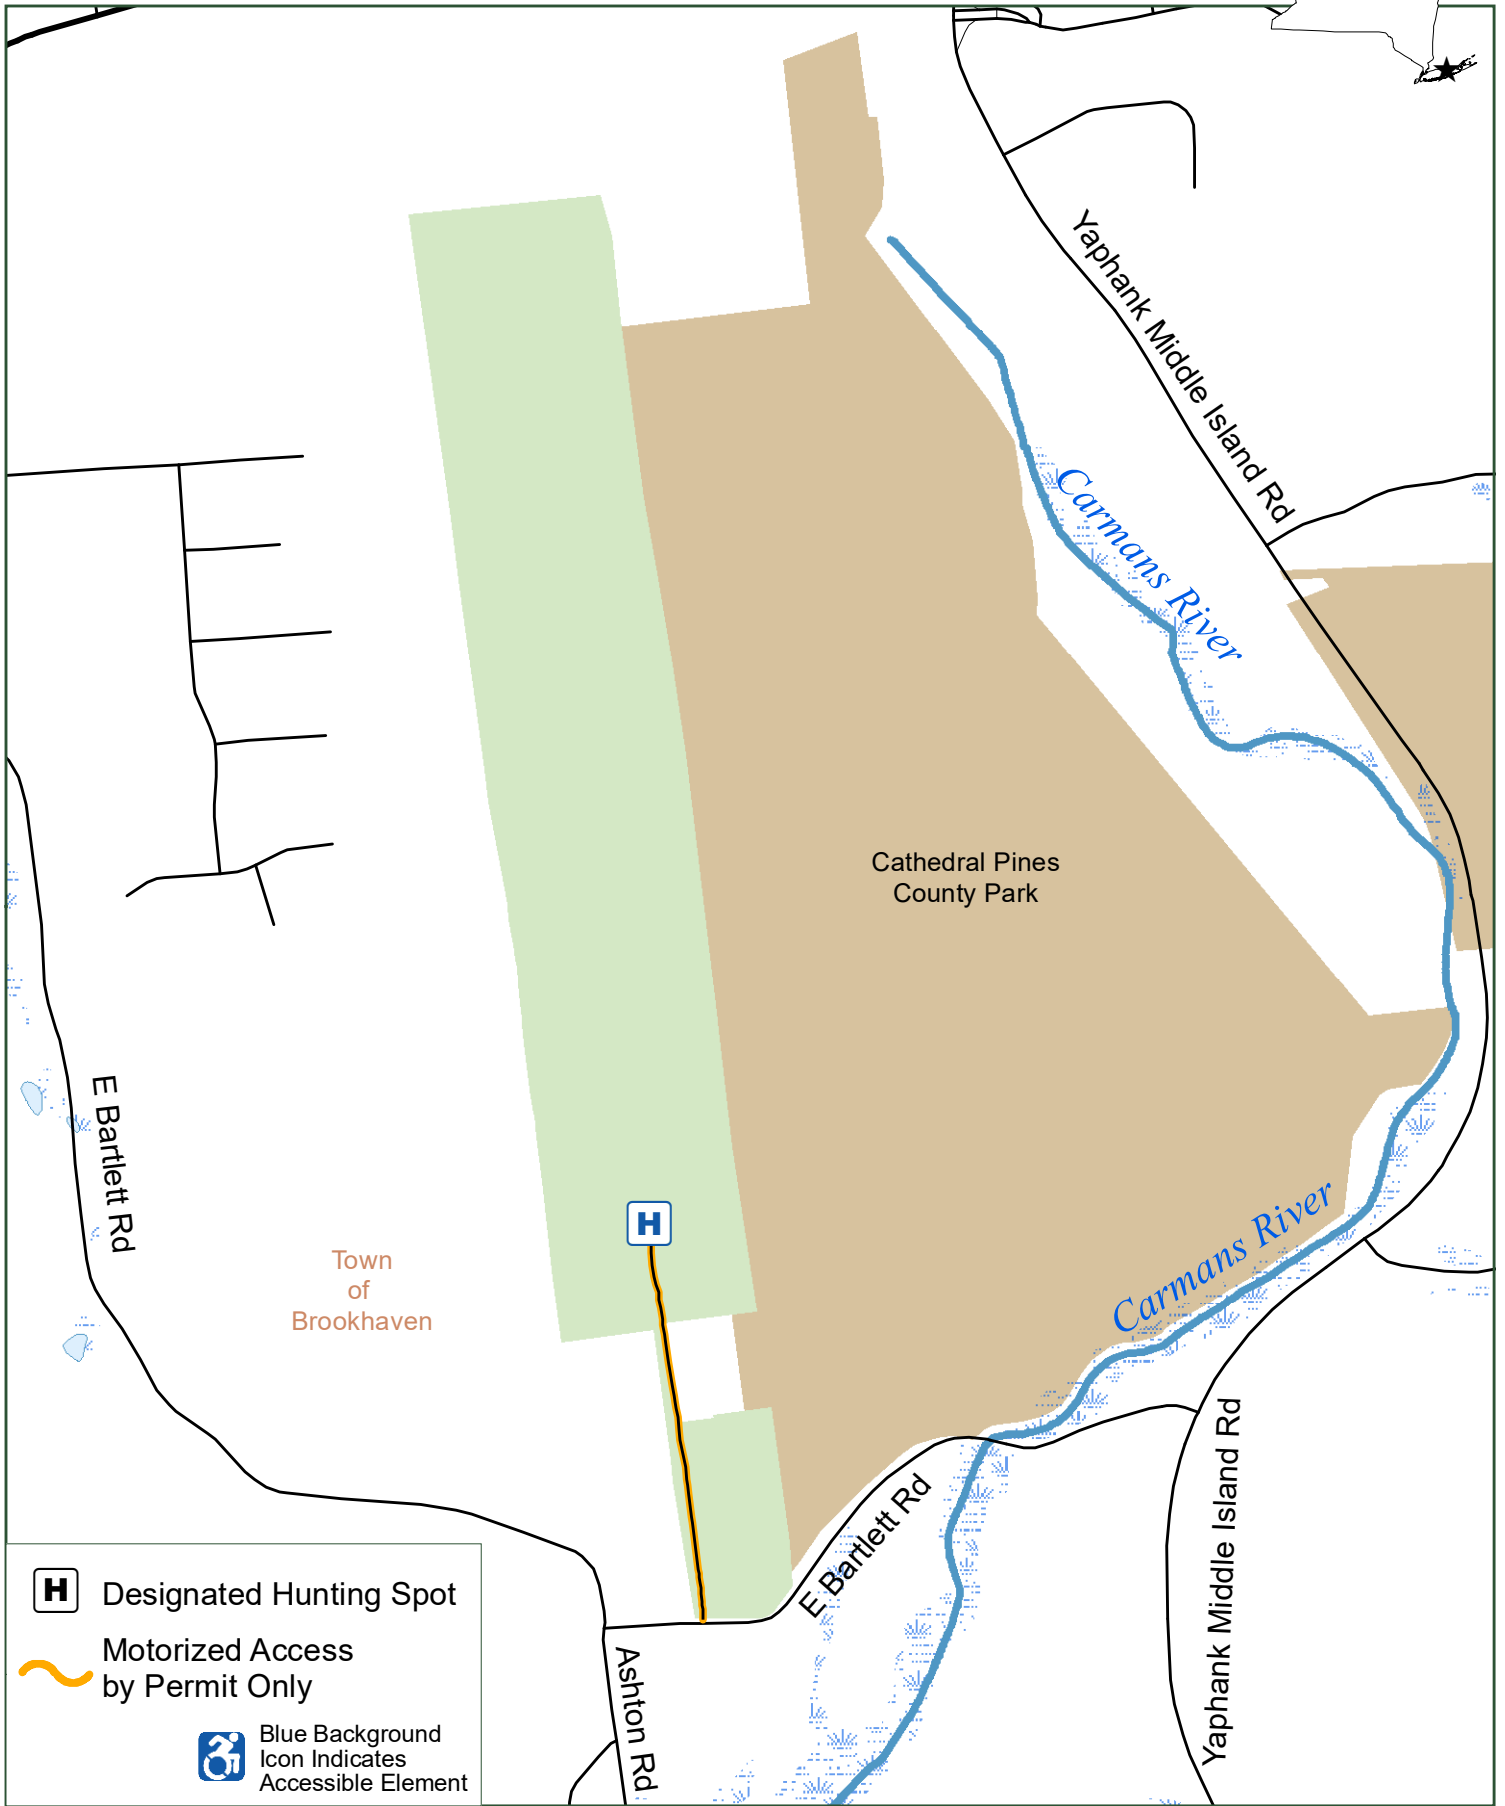

# East Bartlett Pine Barrens State Forest

- Designated Hunting Spot
- Motorized Access by Permit Only
- Blue Background Icon Indicates Accessible Element

Department of Environmental Conservation

Suffolk County