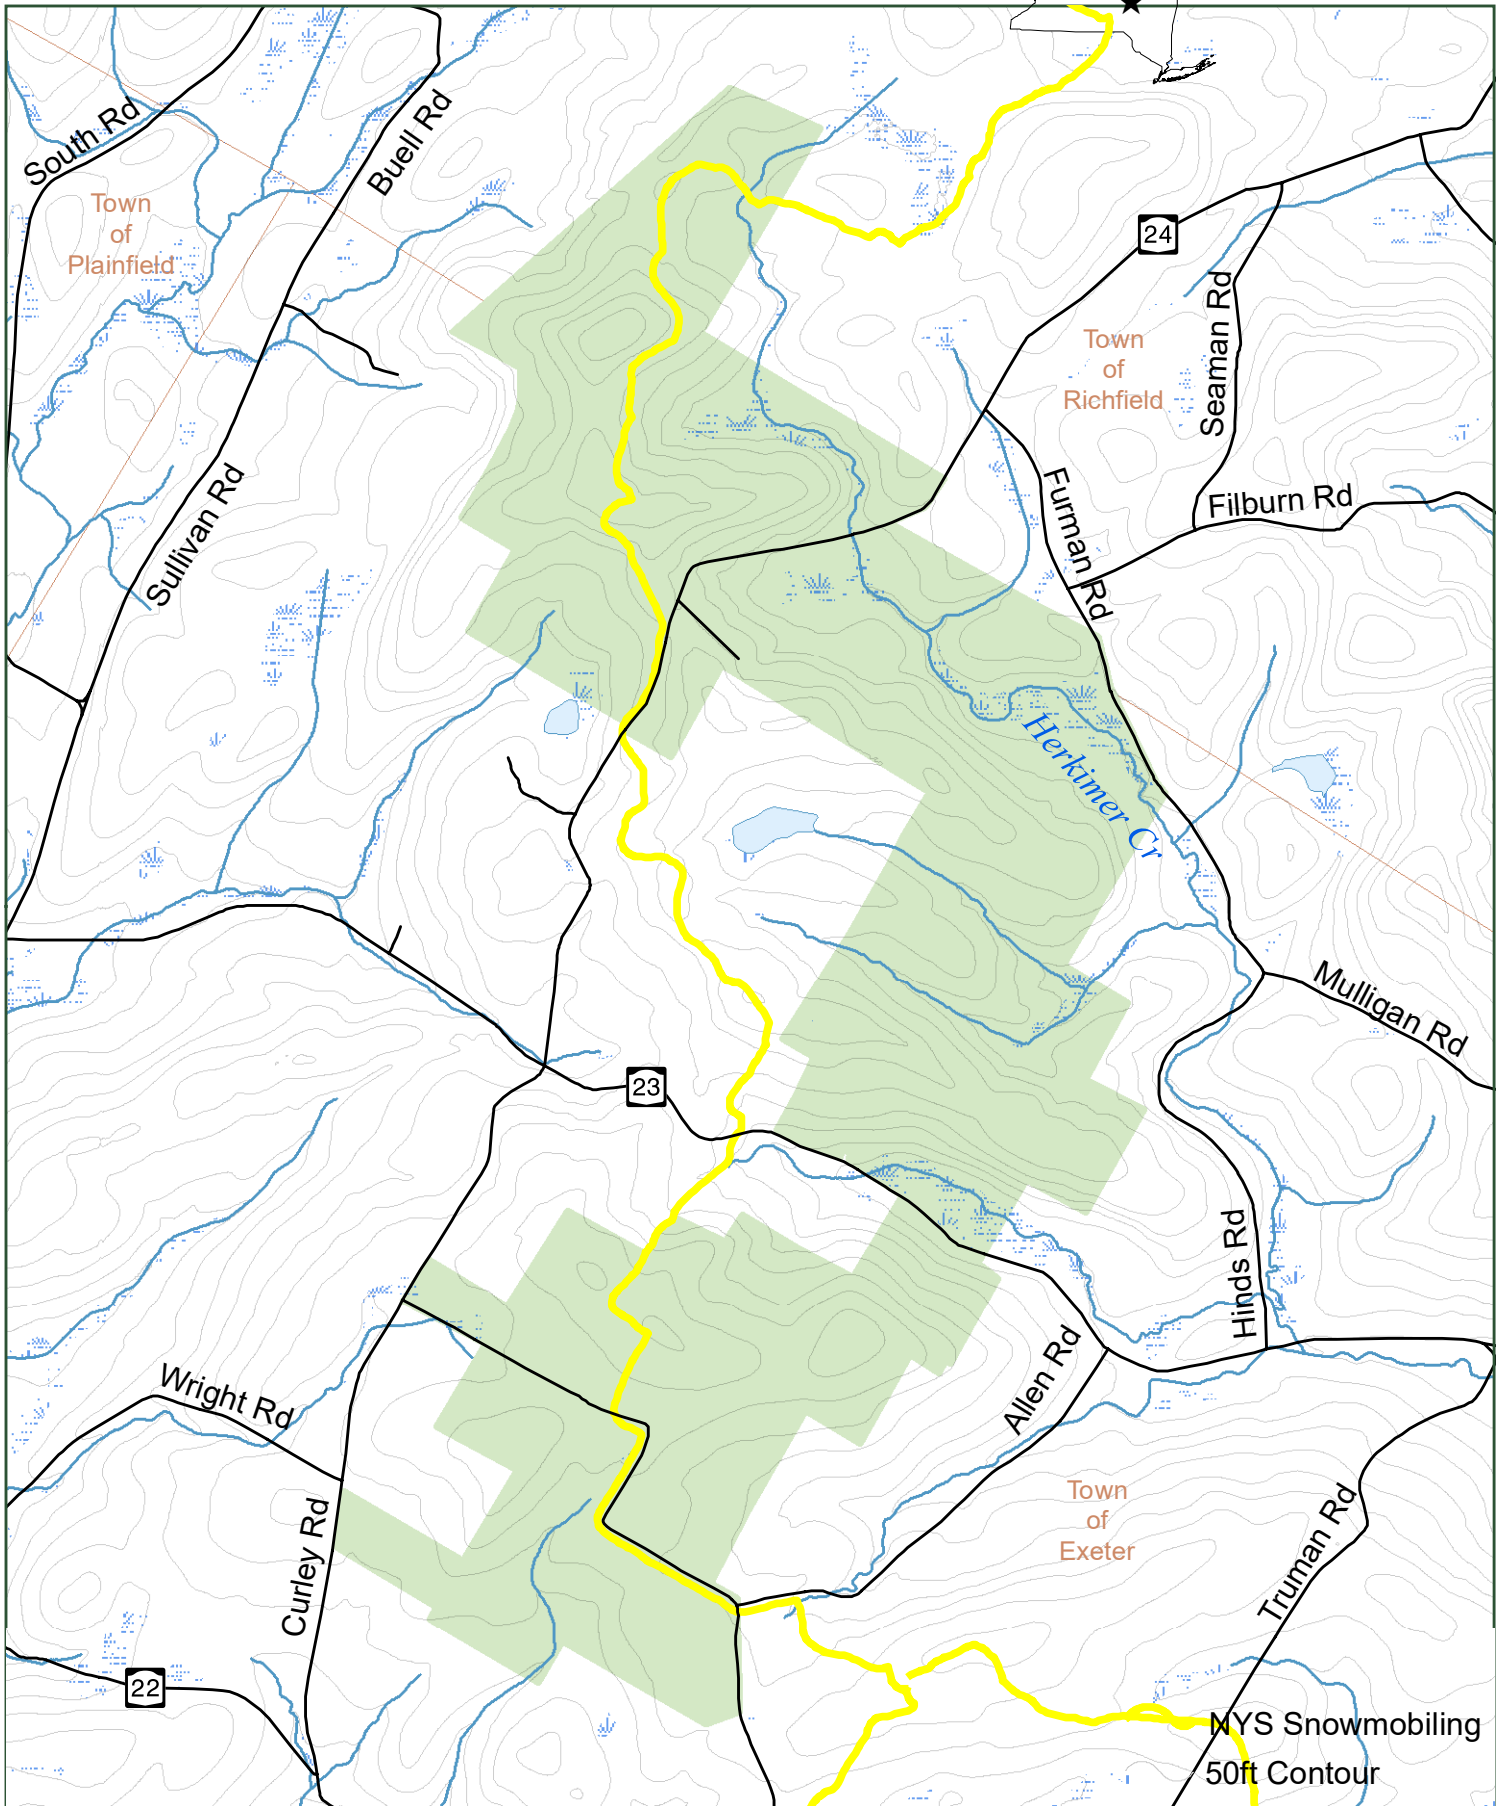

# Exeter State Forest

Department of Environmental Conservation

Otsego County  
1.3 Miles  
11/21