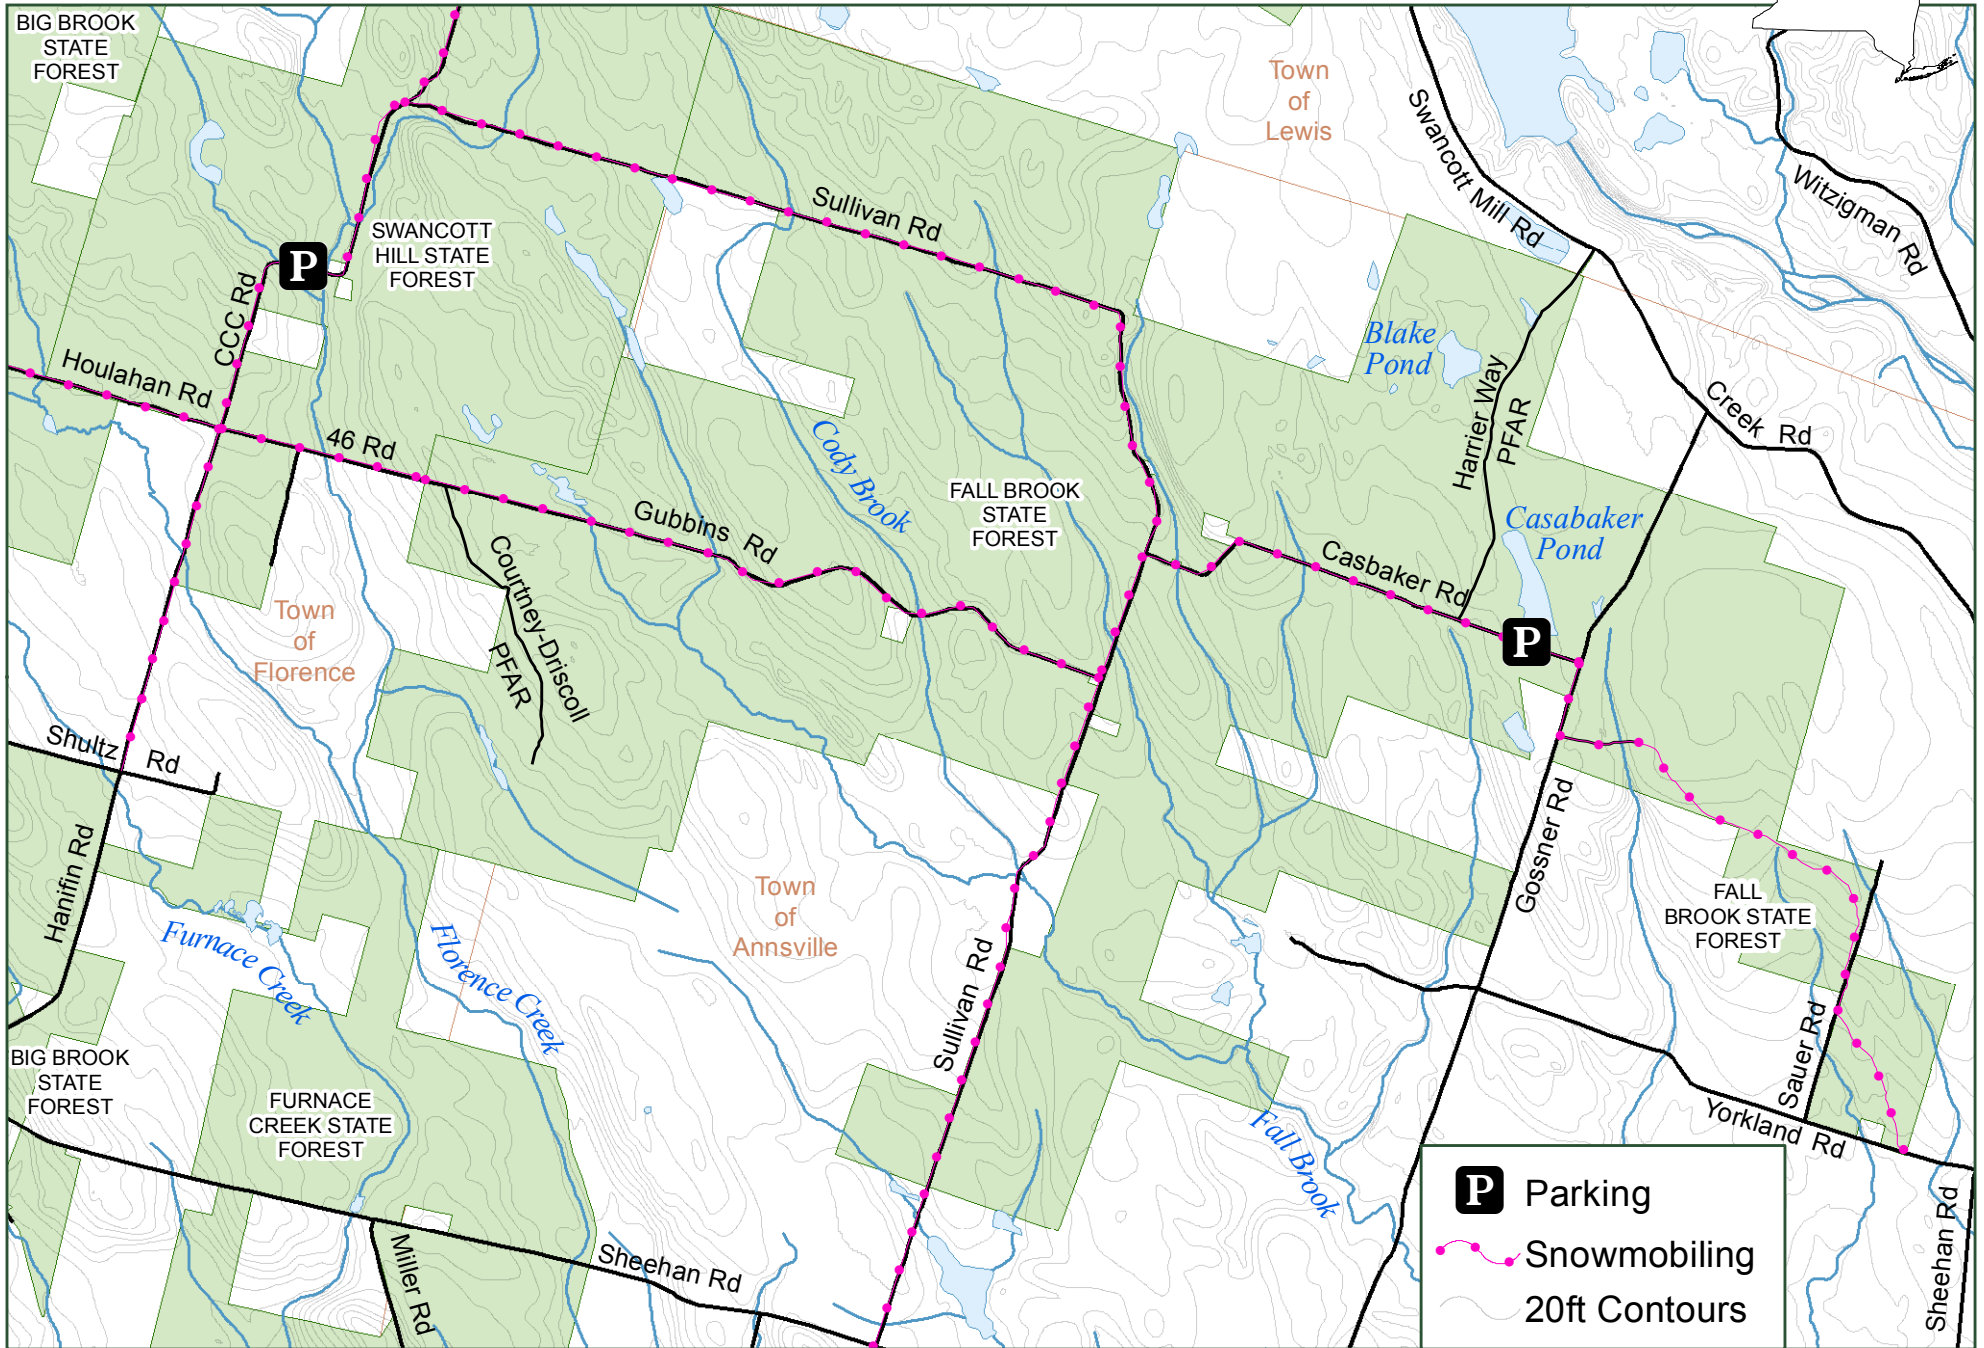

# Fall Brook State Forest

Department of  
Environmental  
Conservation

0 0.225 0.45 0.9  
Miles

Oneida County