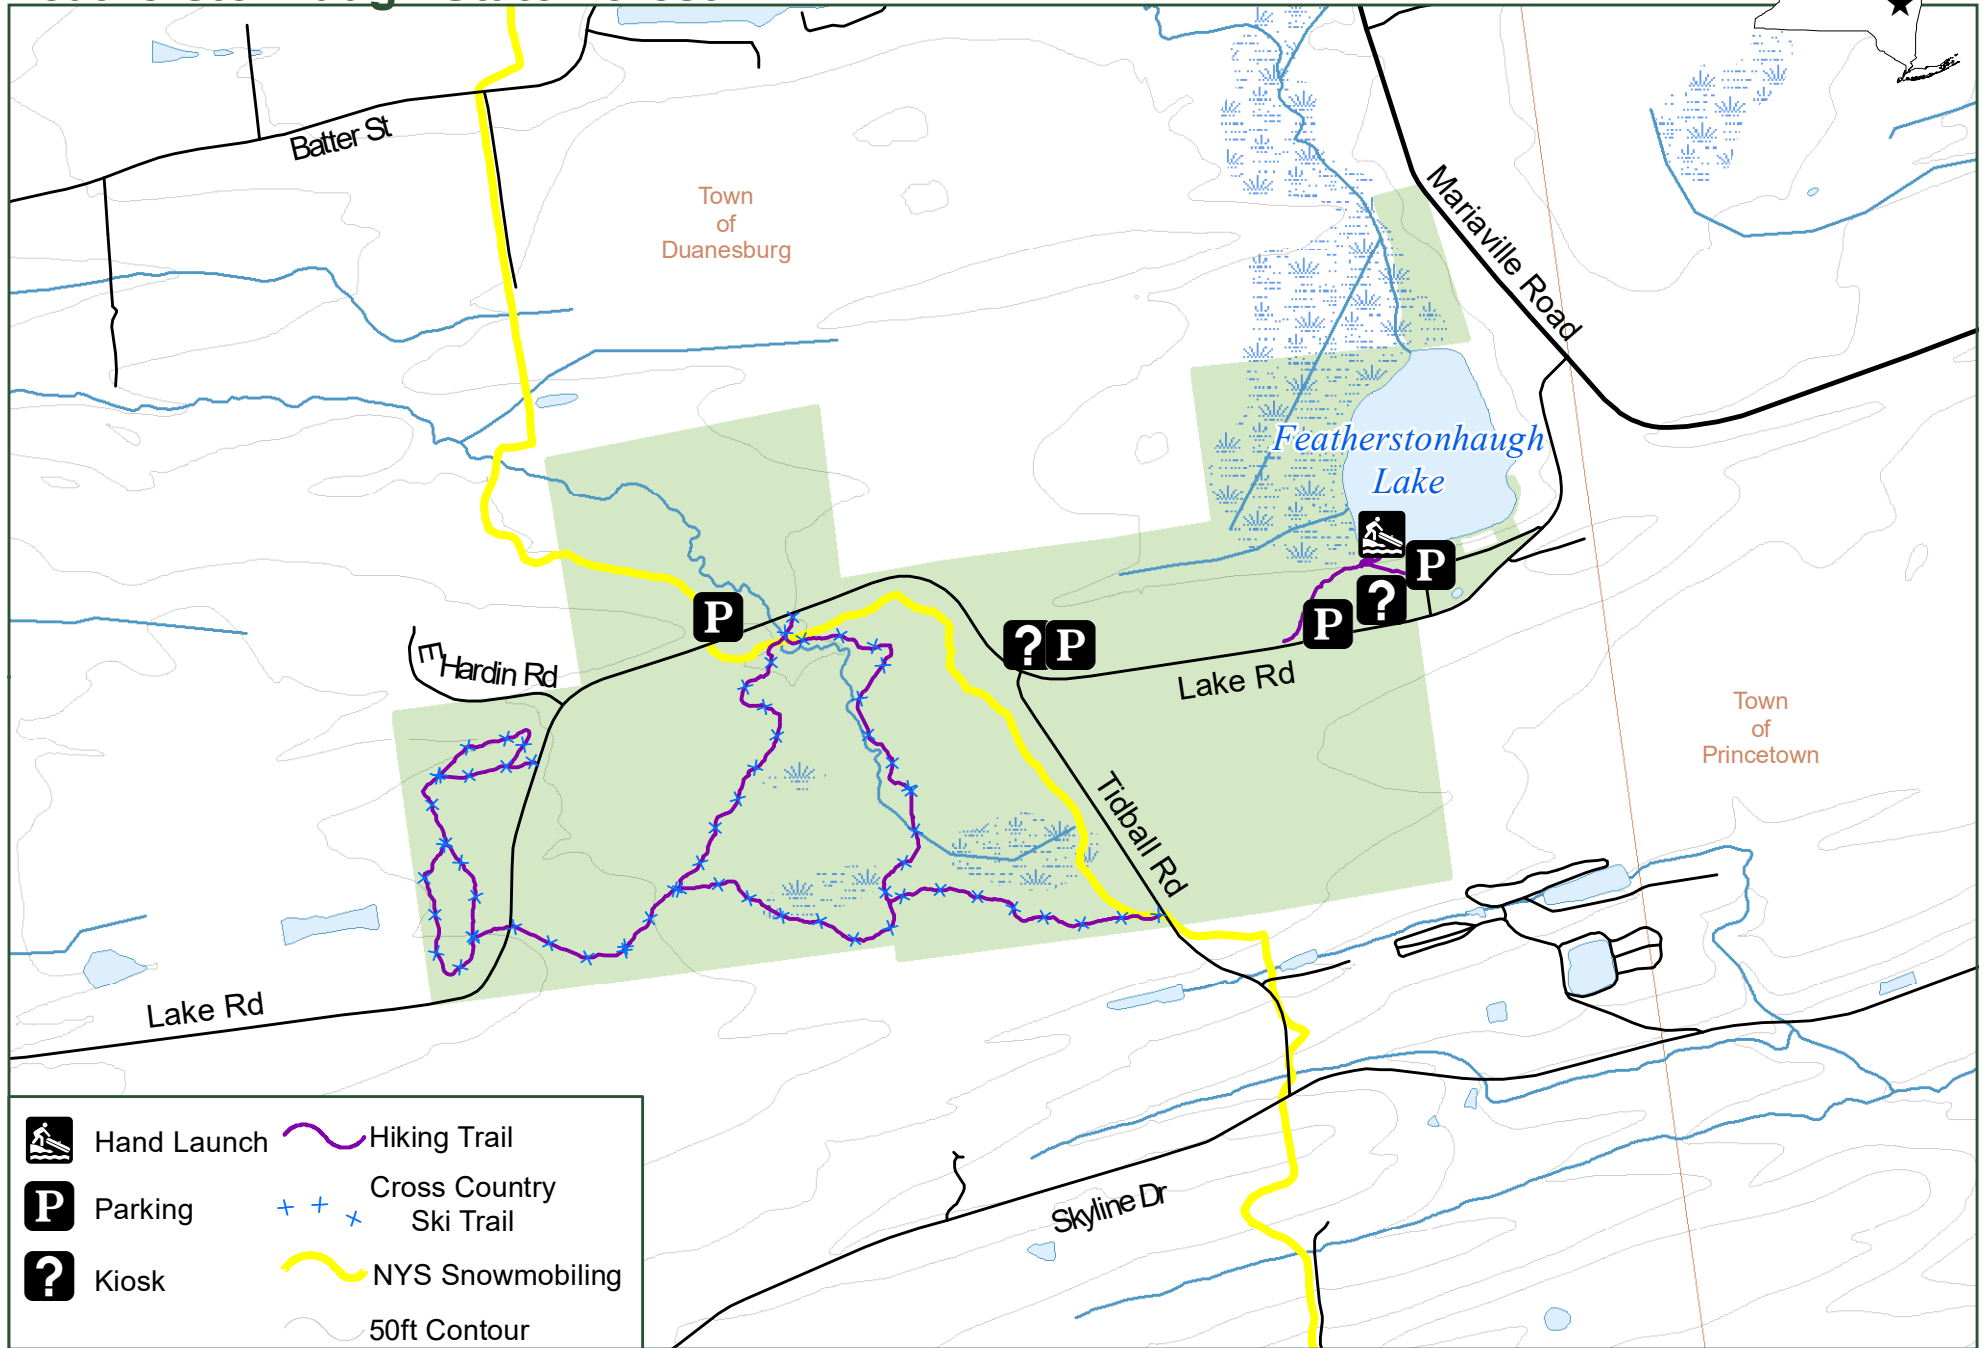

Featherstonhaugh State Forest

-  Hand Launch
-  Parking
-  Kiosk
-  Hiking Trail
-  Cross Country Ski Trail
-  NYS Snowmobiling
-  50ft Contour