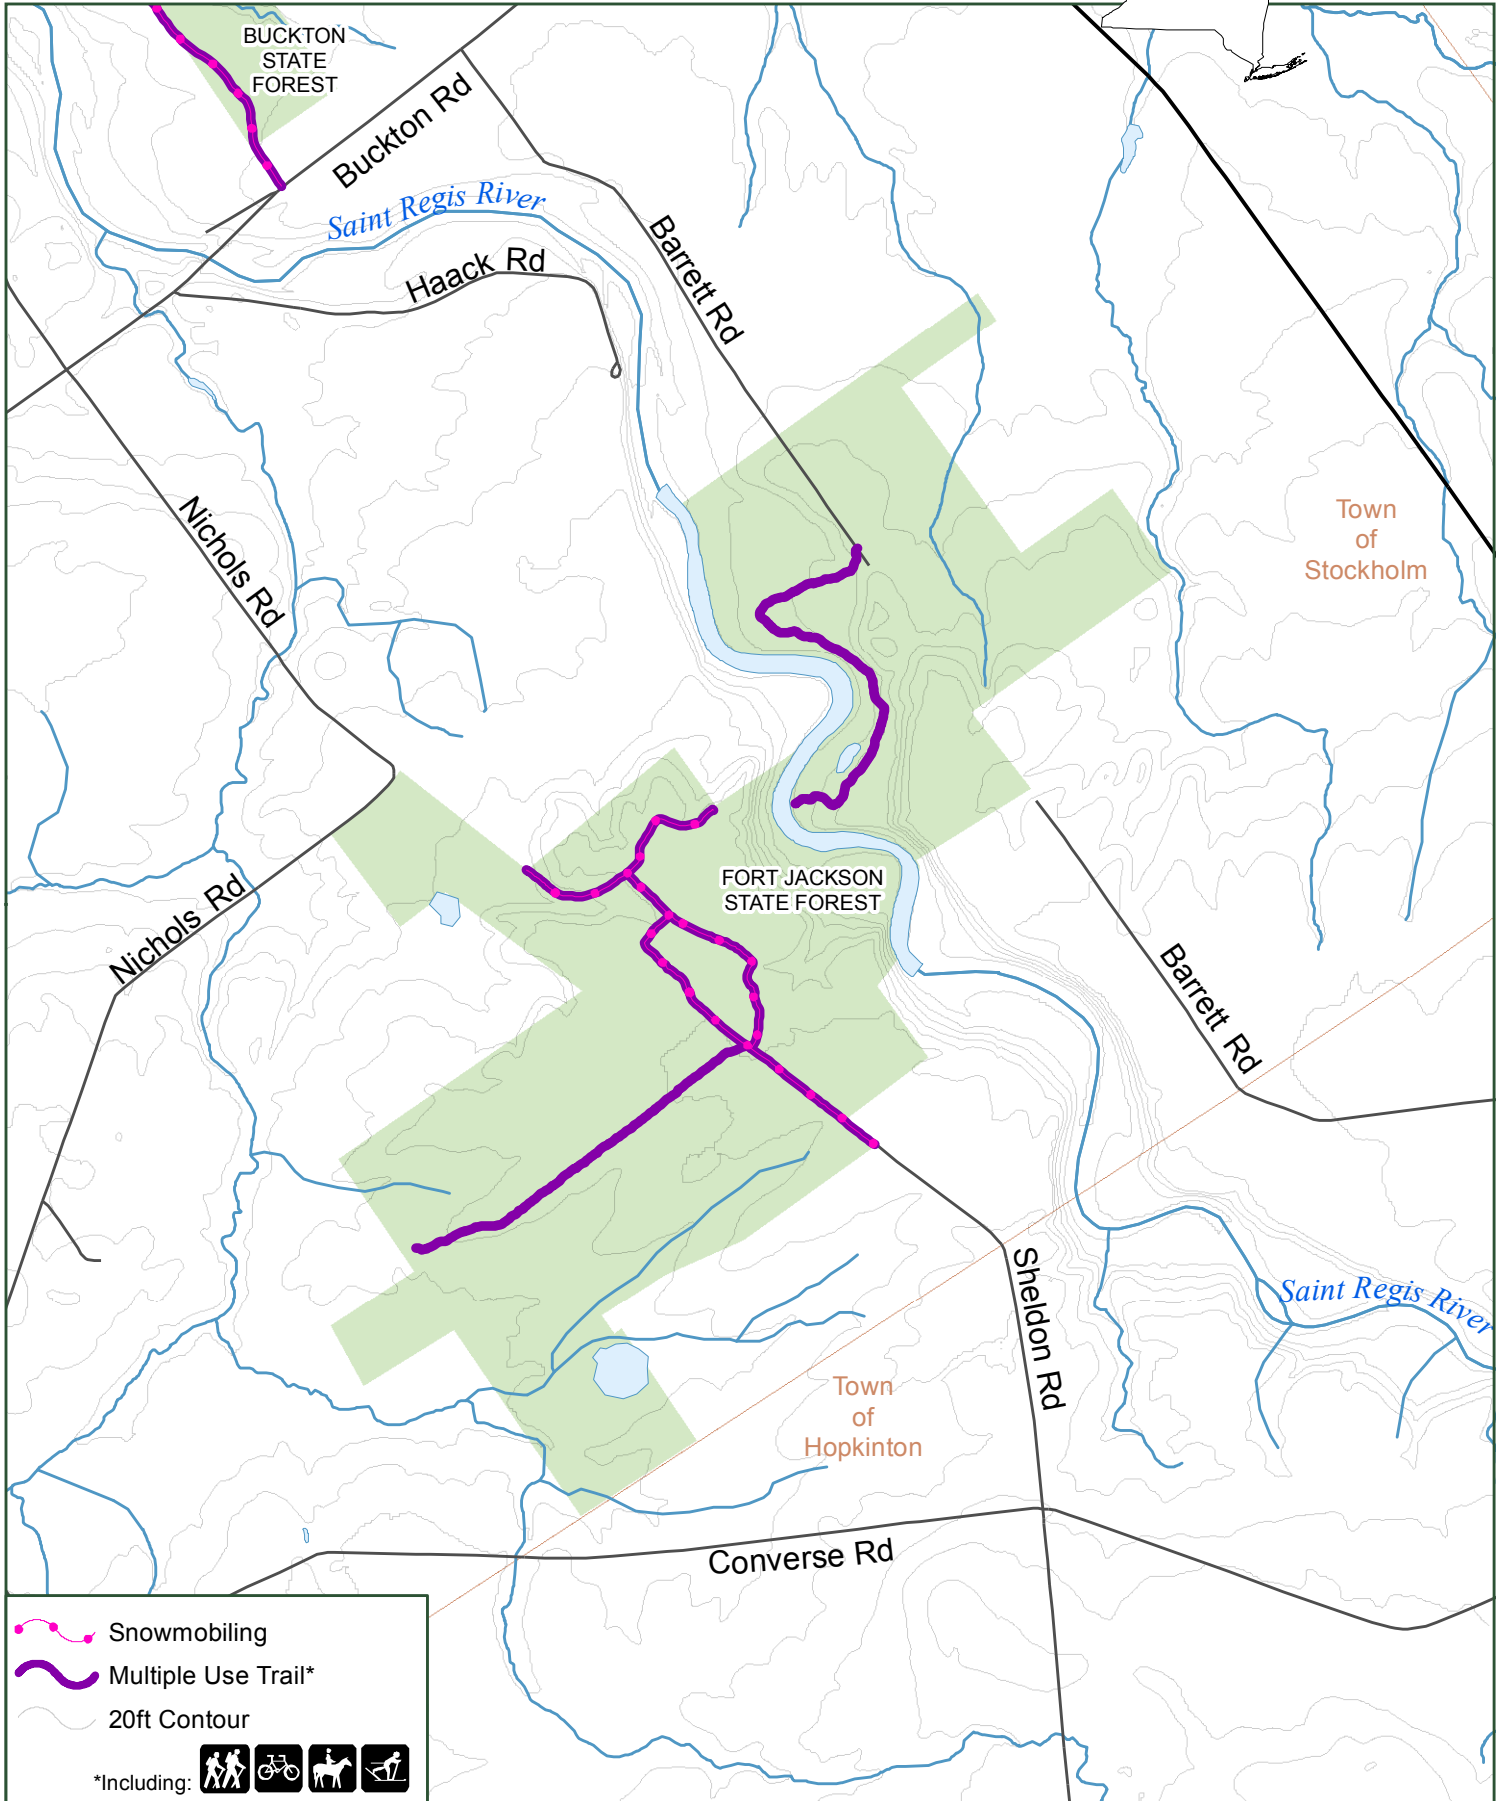

Fort Jackson State Forest

Department of
Environmental
Conservation

0 0.125 0.25 0.5
Miles

St Lawrence County