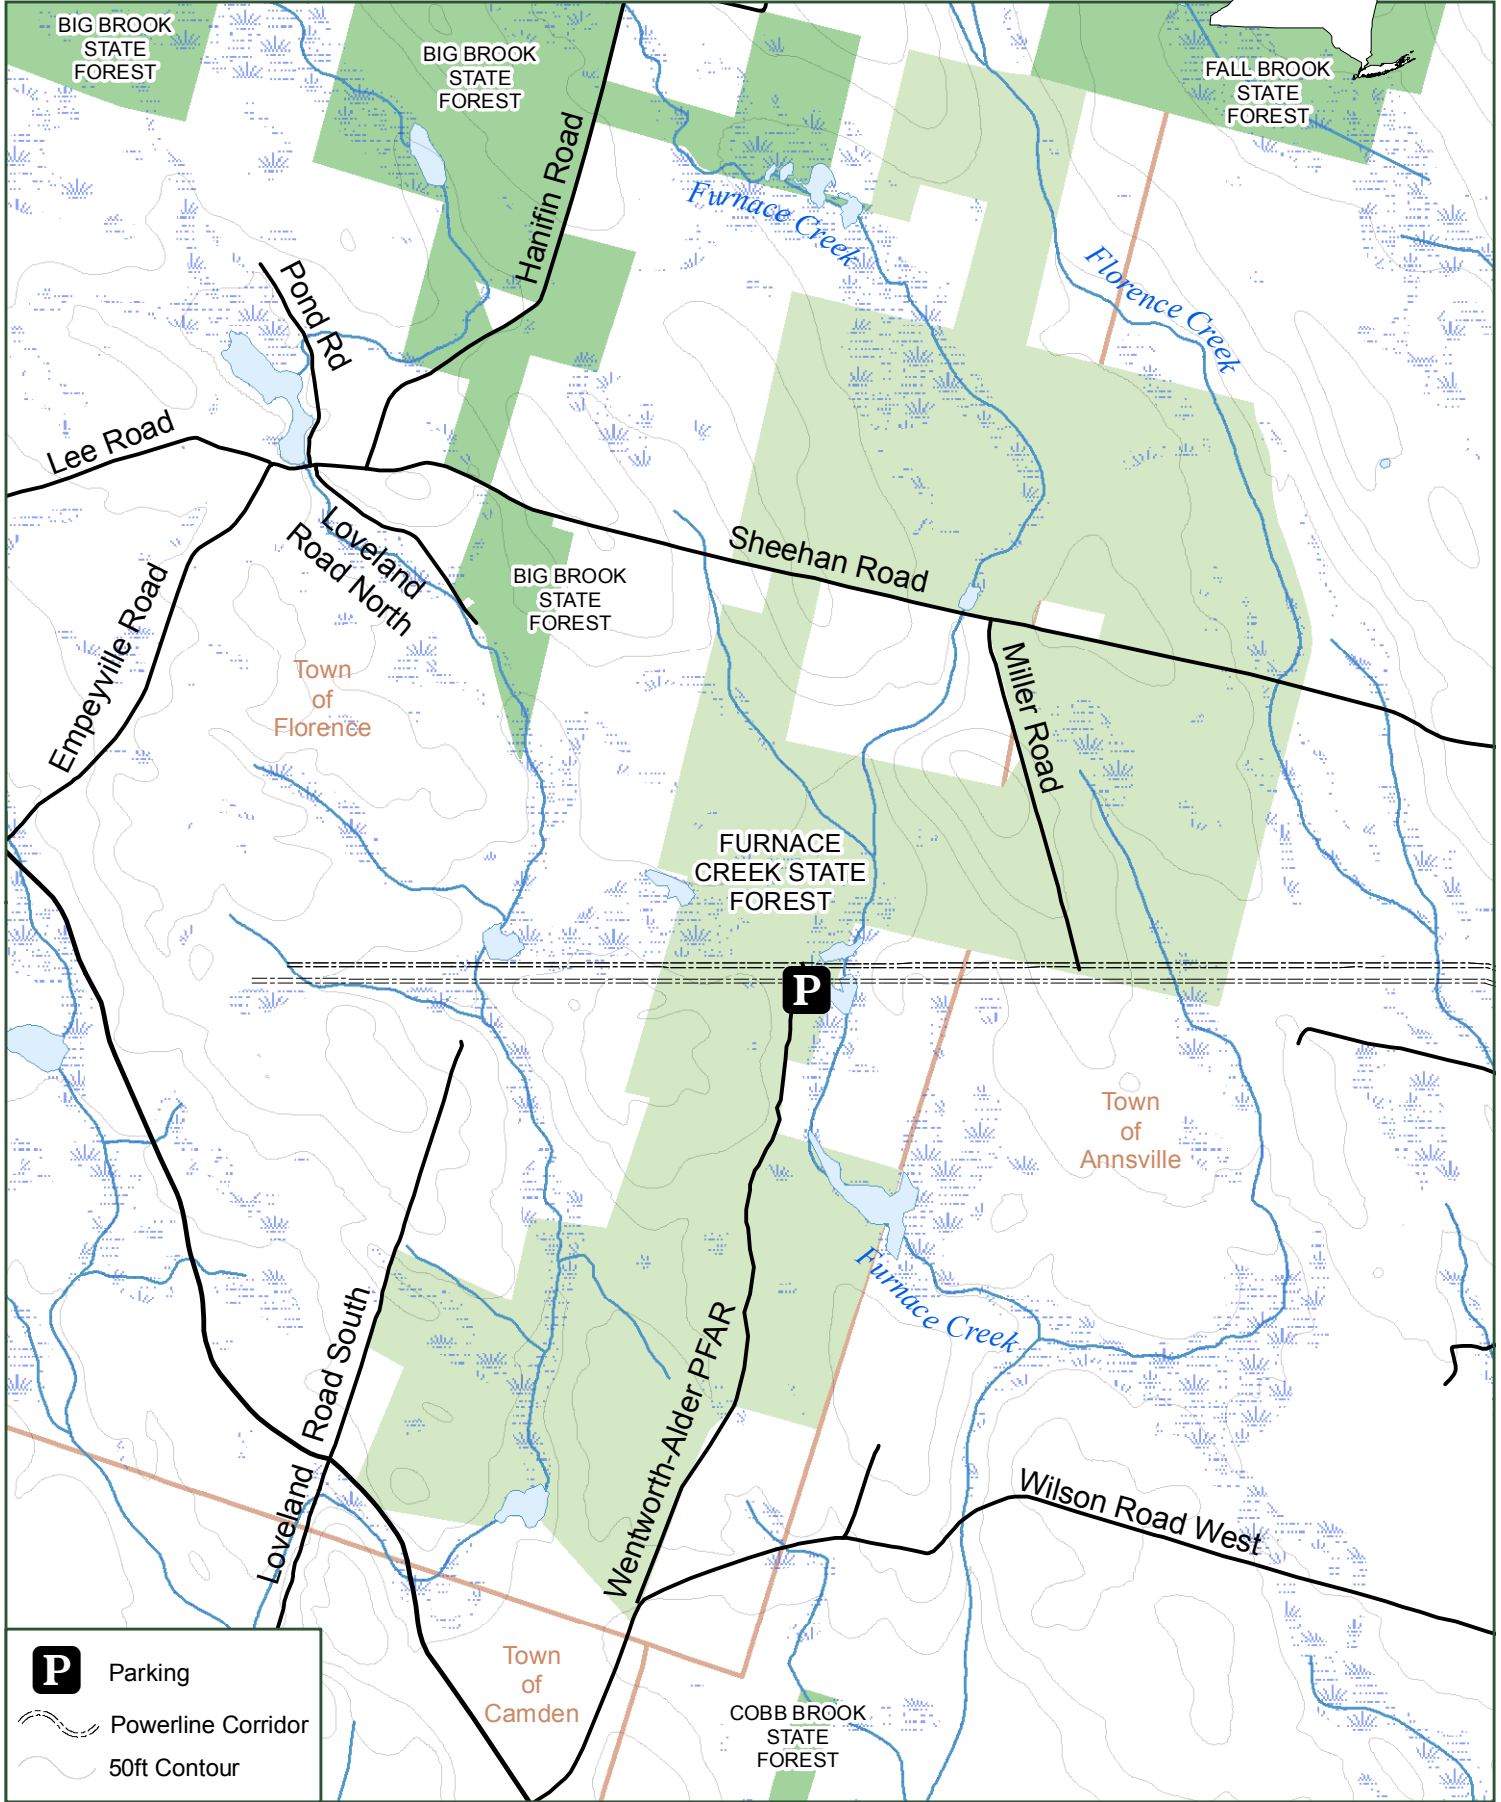

Furnace Creek State Forest

P Parking
--- Powerline Corridor
--- 50ft Contour

Department of Environmental Conservation

Oneida County