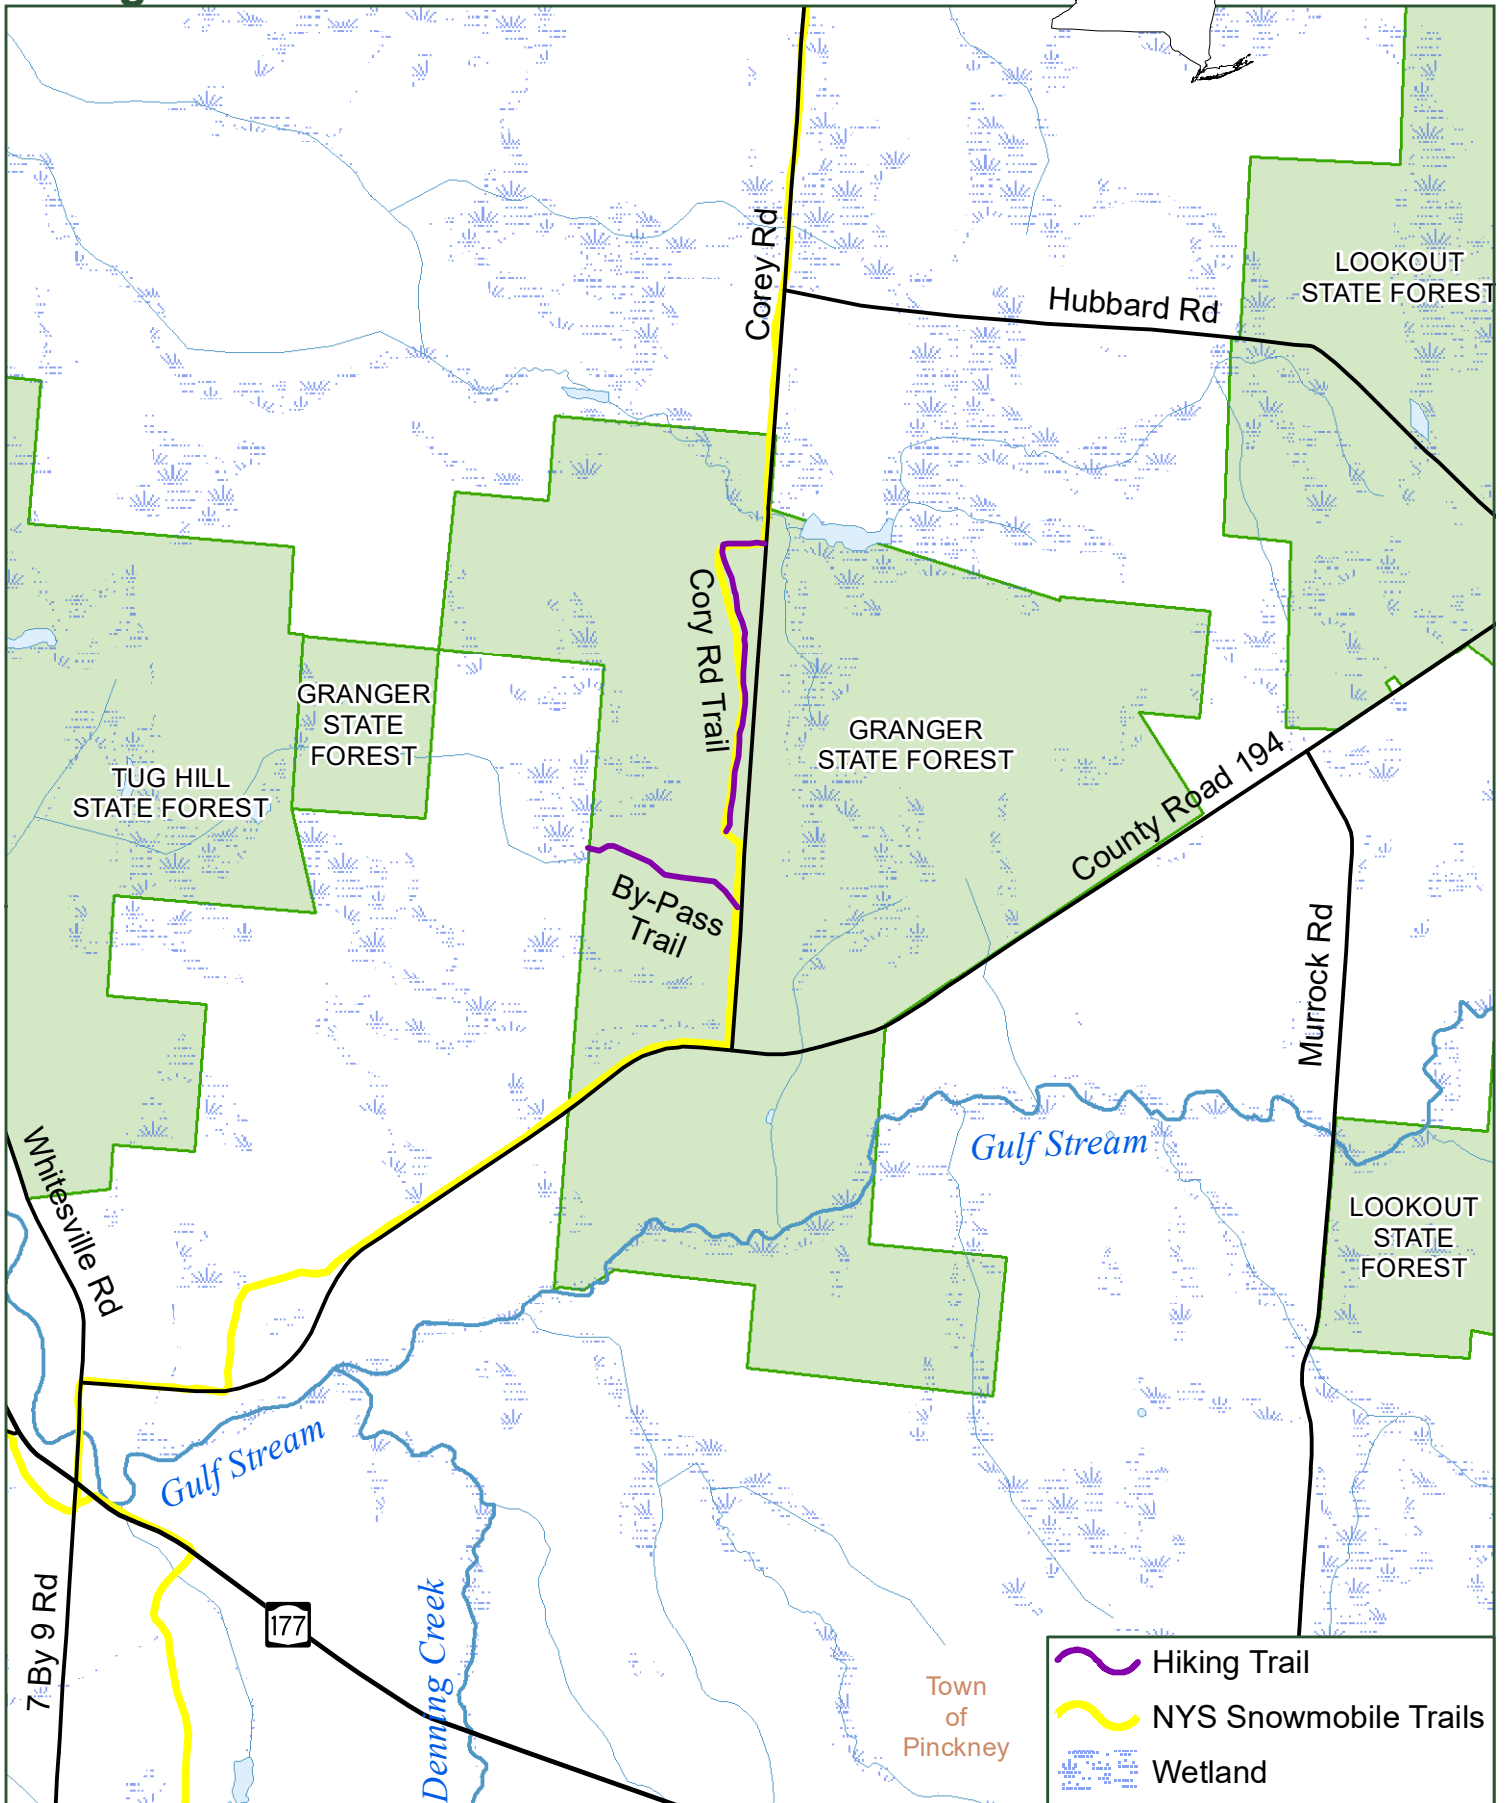

Granger State Forest

 Hiking Trail
 NYS Snowmobile Trails
 Wetland