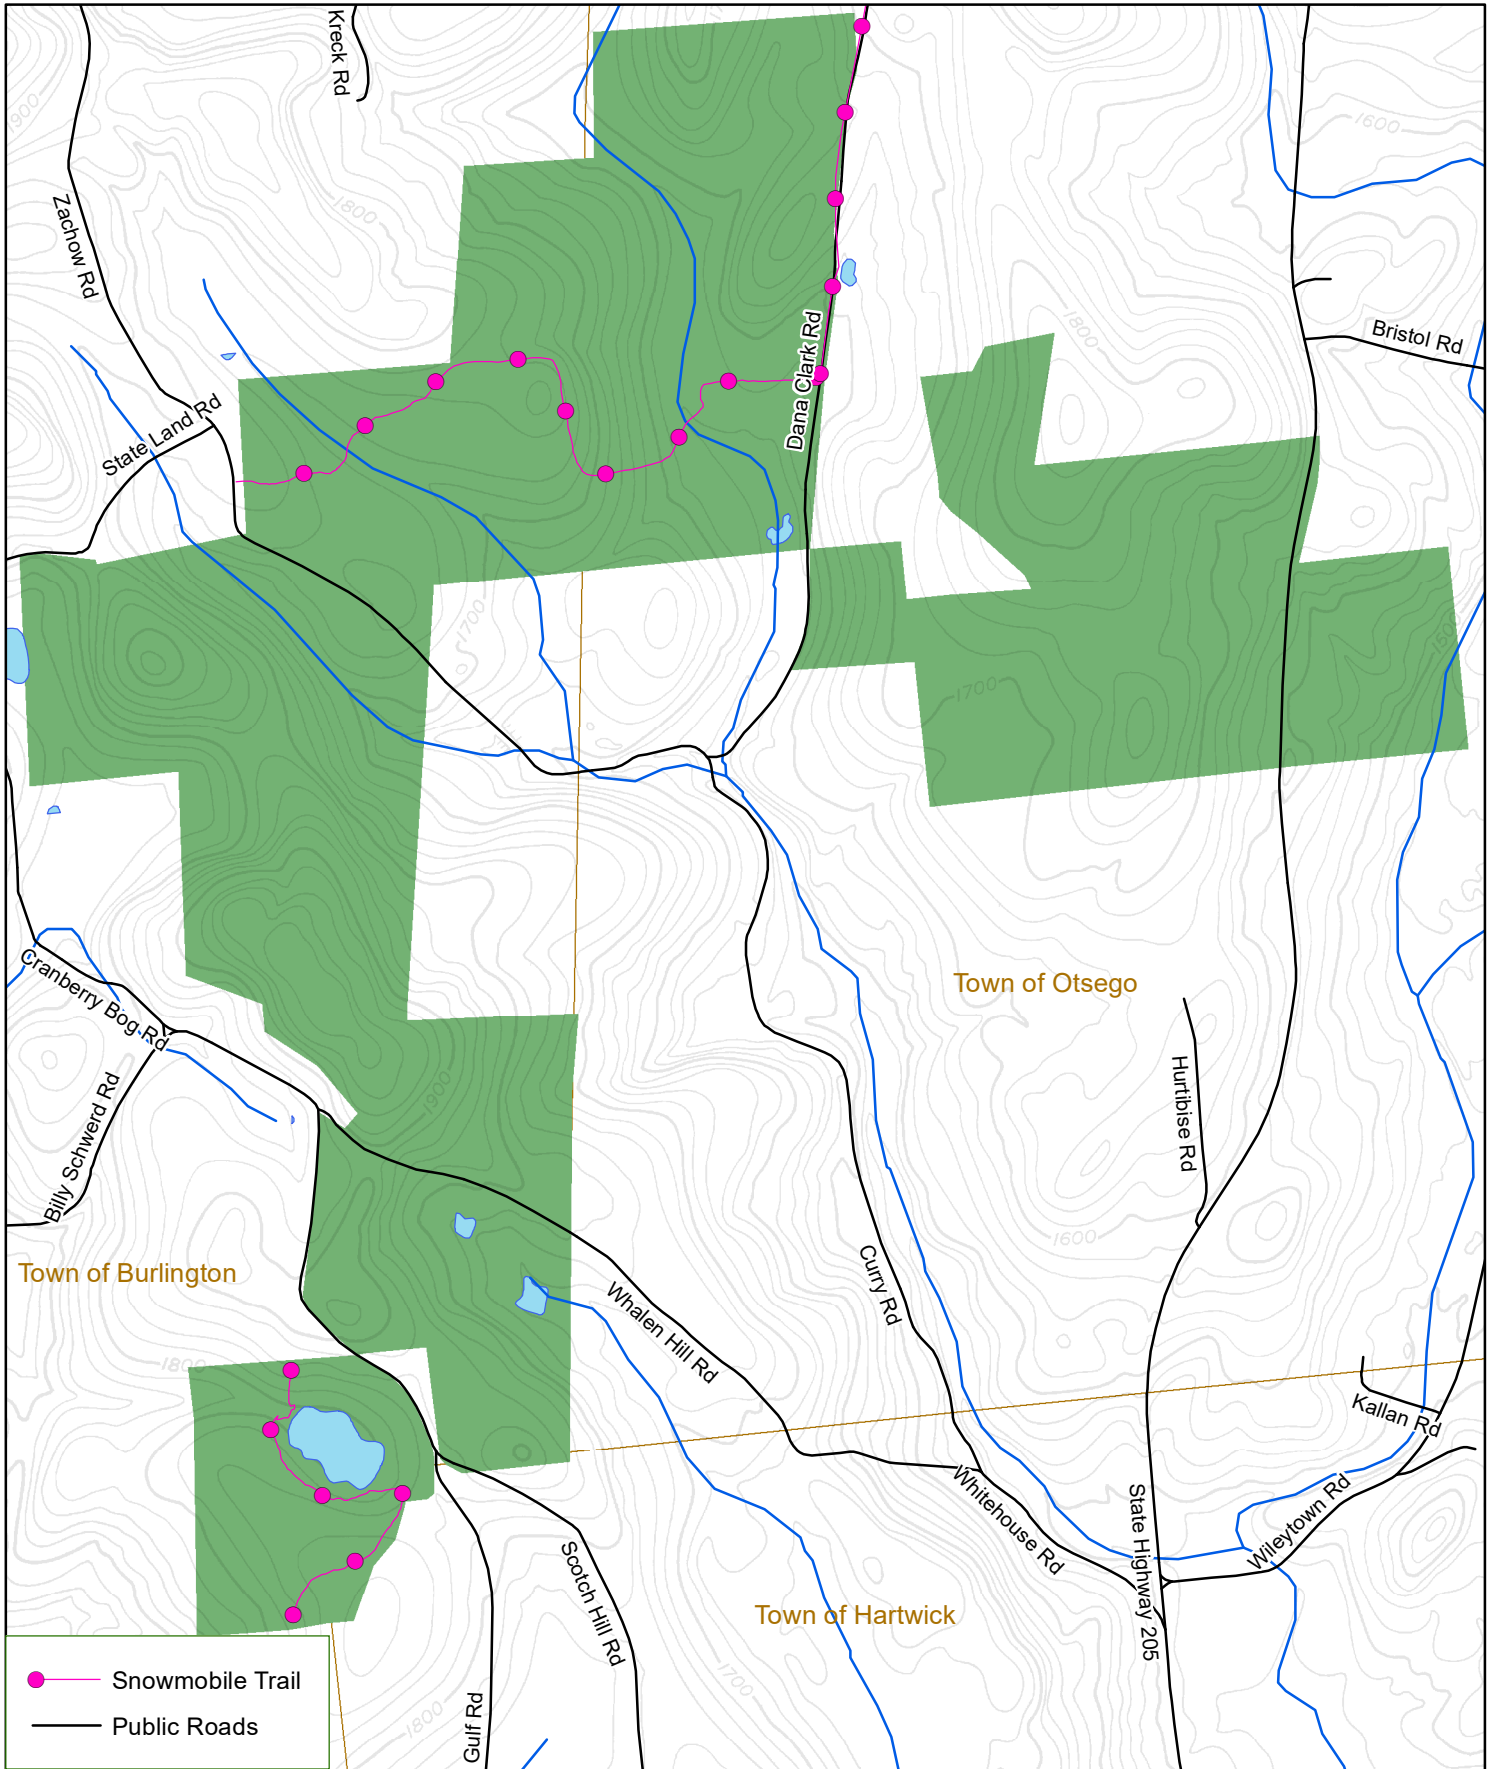

Hartwick State Forest

-  Snowmobile Trail
-  Public Roads