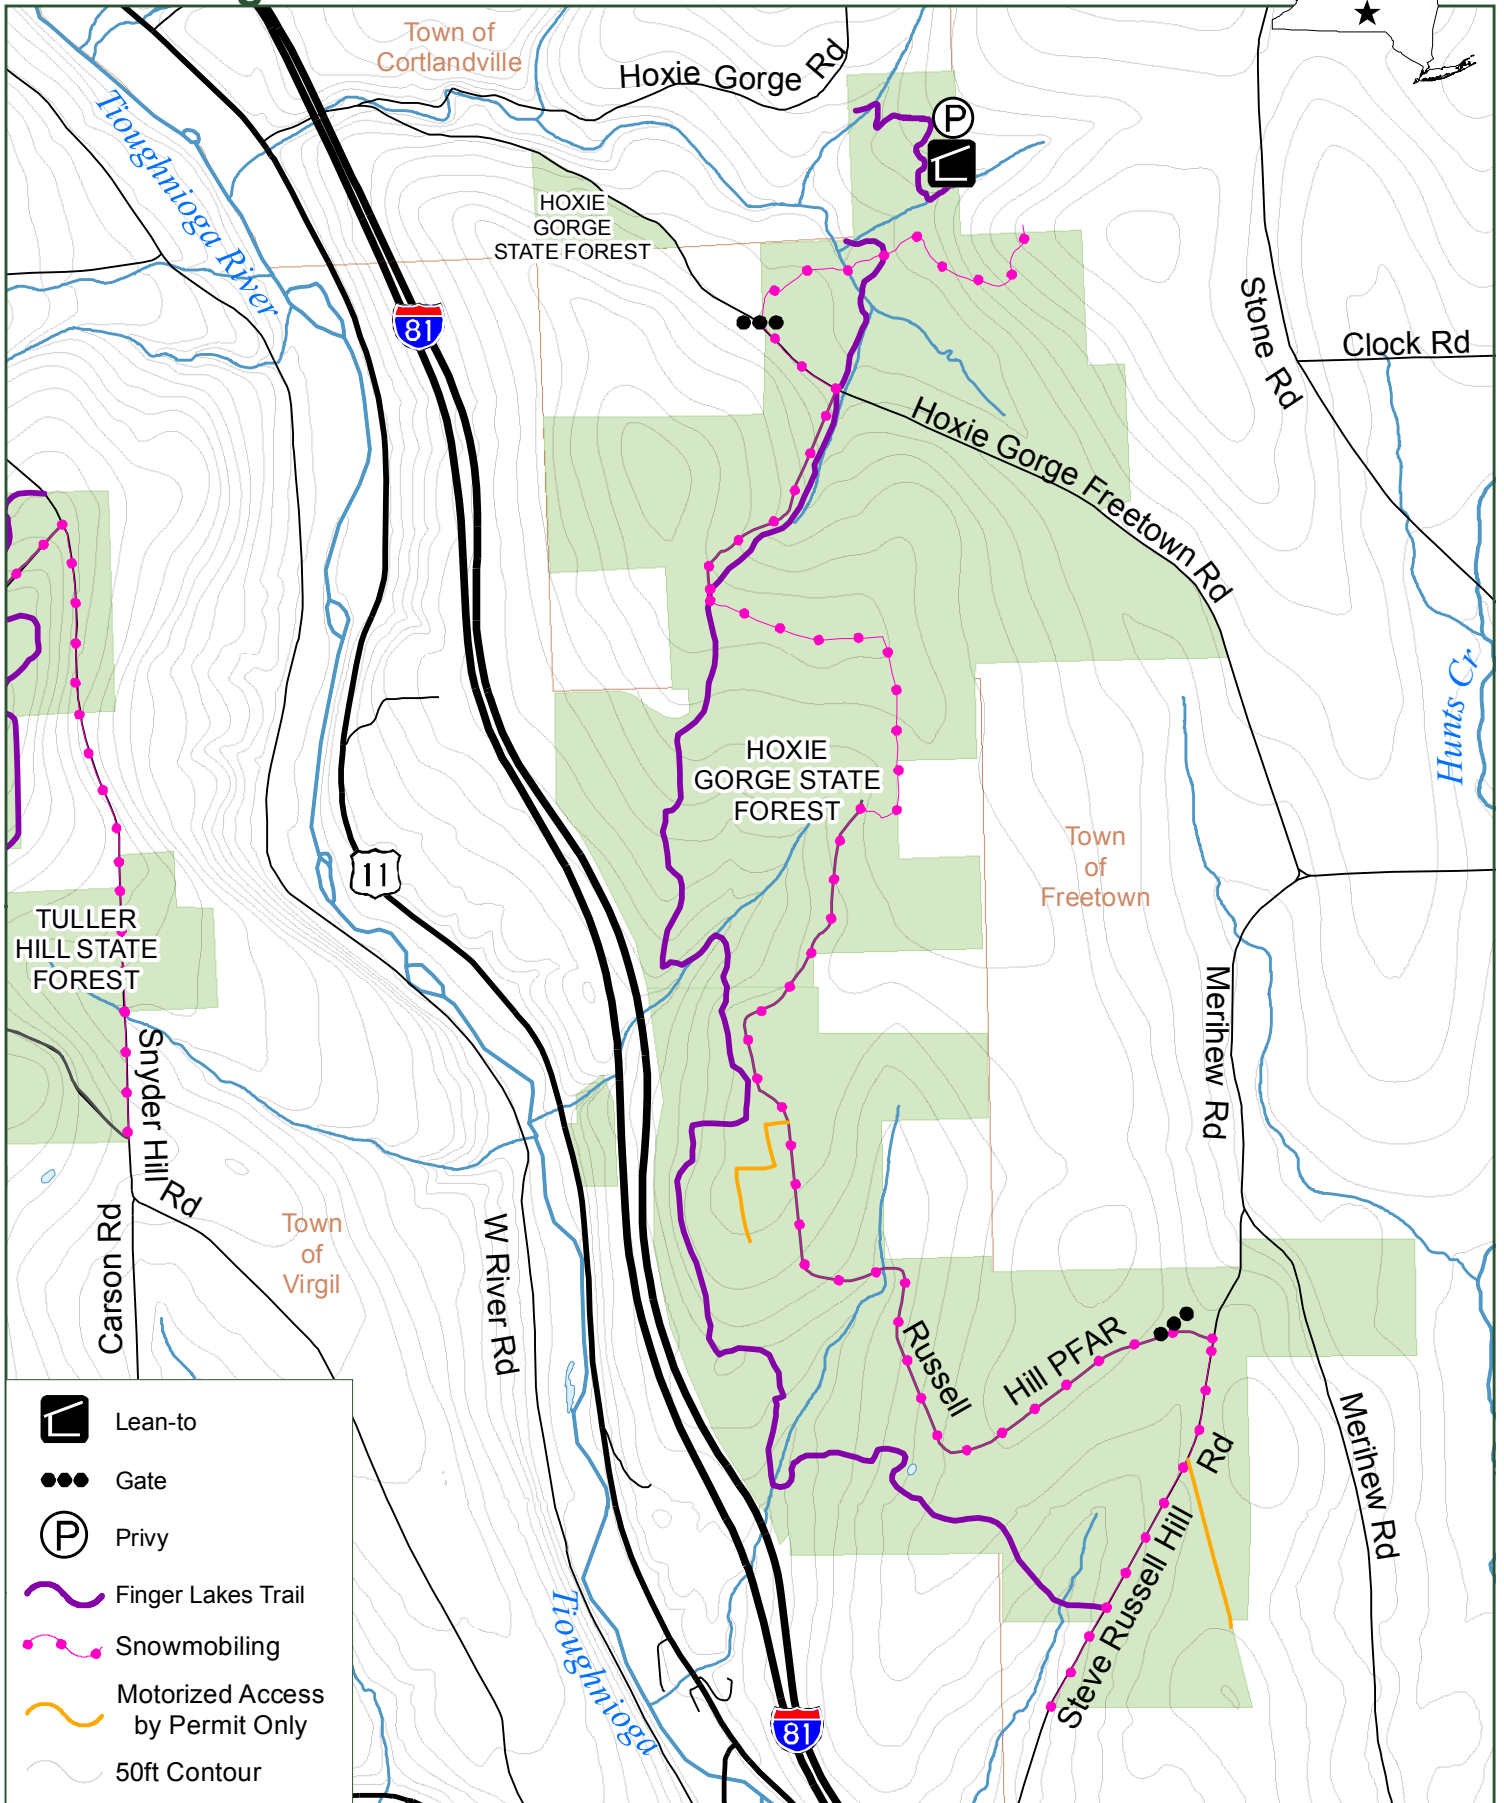

Hoxie Gorge State Forest

	Lean-to
	Gate
	Privy
	Finger Lakes Trail
	Snowmobiling
	Motorized Access by Permit Only
	50ft Contour

Department of Environmental Conservation

Cortland County