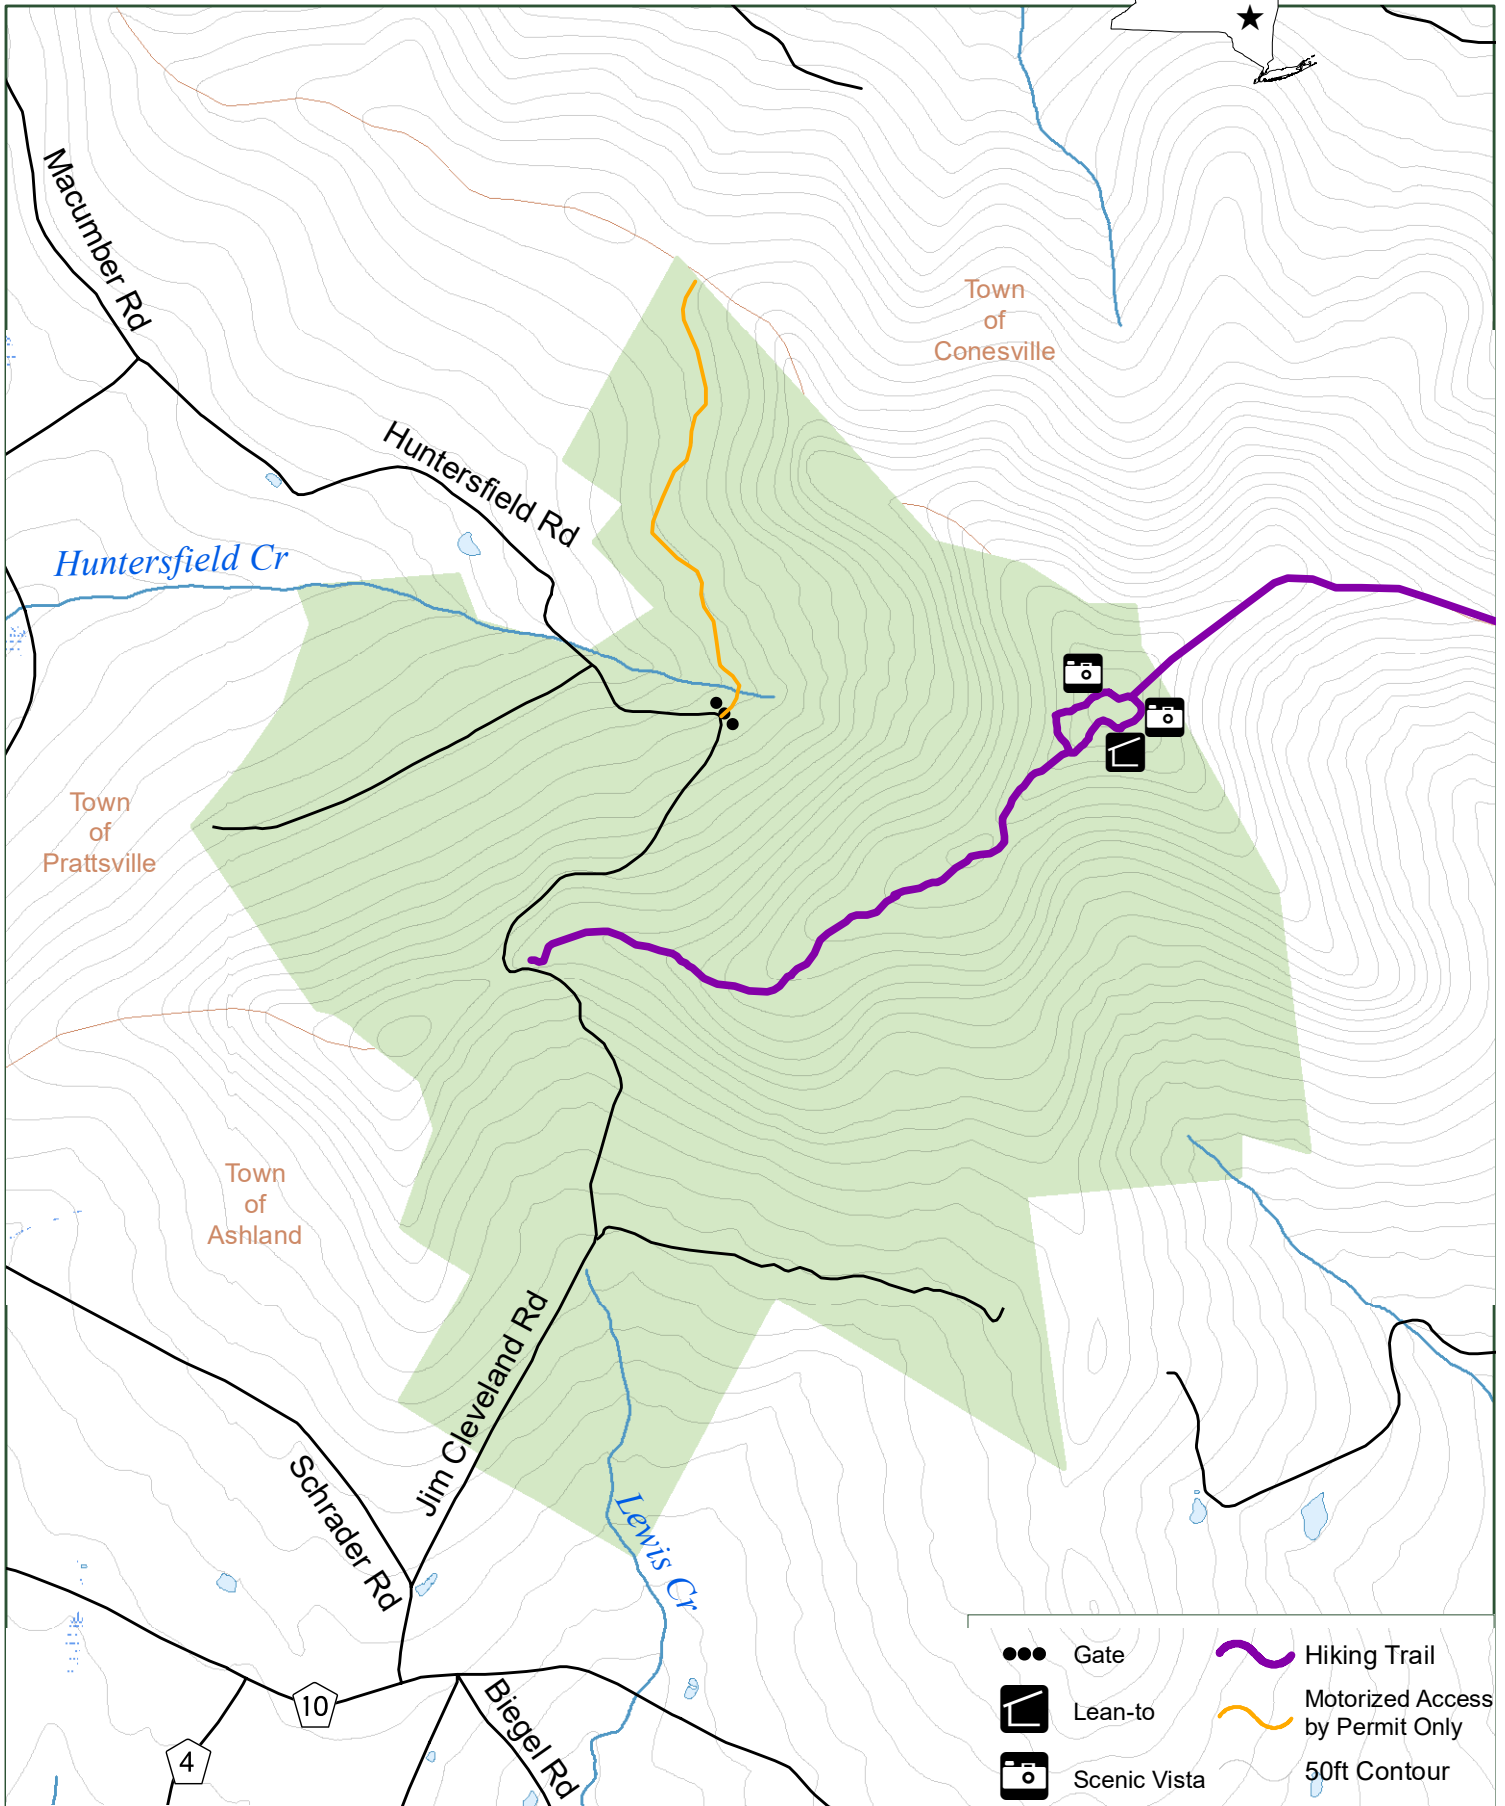

Huntersfield State Forest

- Gate
- Lean-to
- 📷 Scenic Vista
- 🟪 Hiking Trail
- 🟠 Motorized Access by Permit Only
- 🟩 50ft Contour