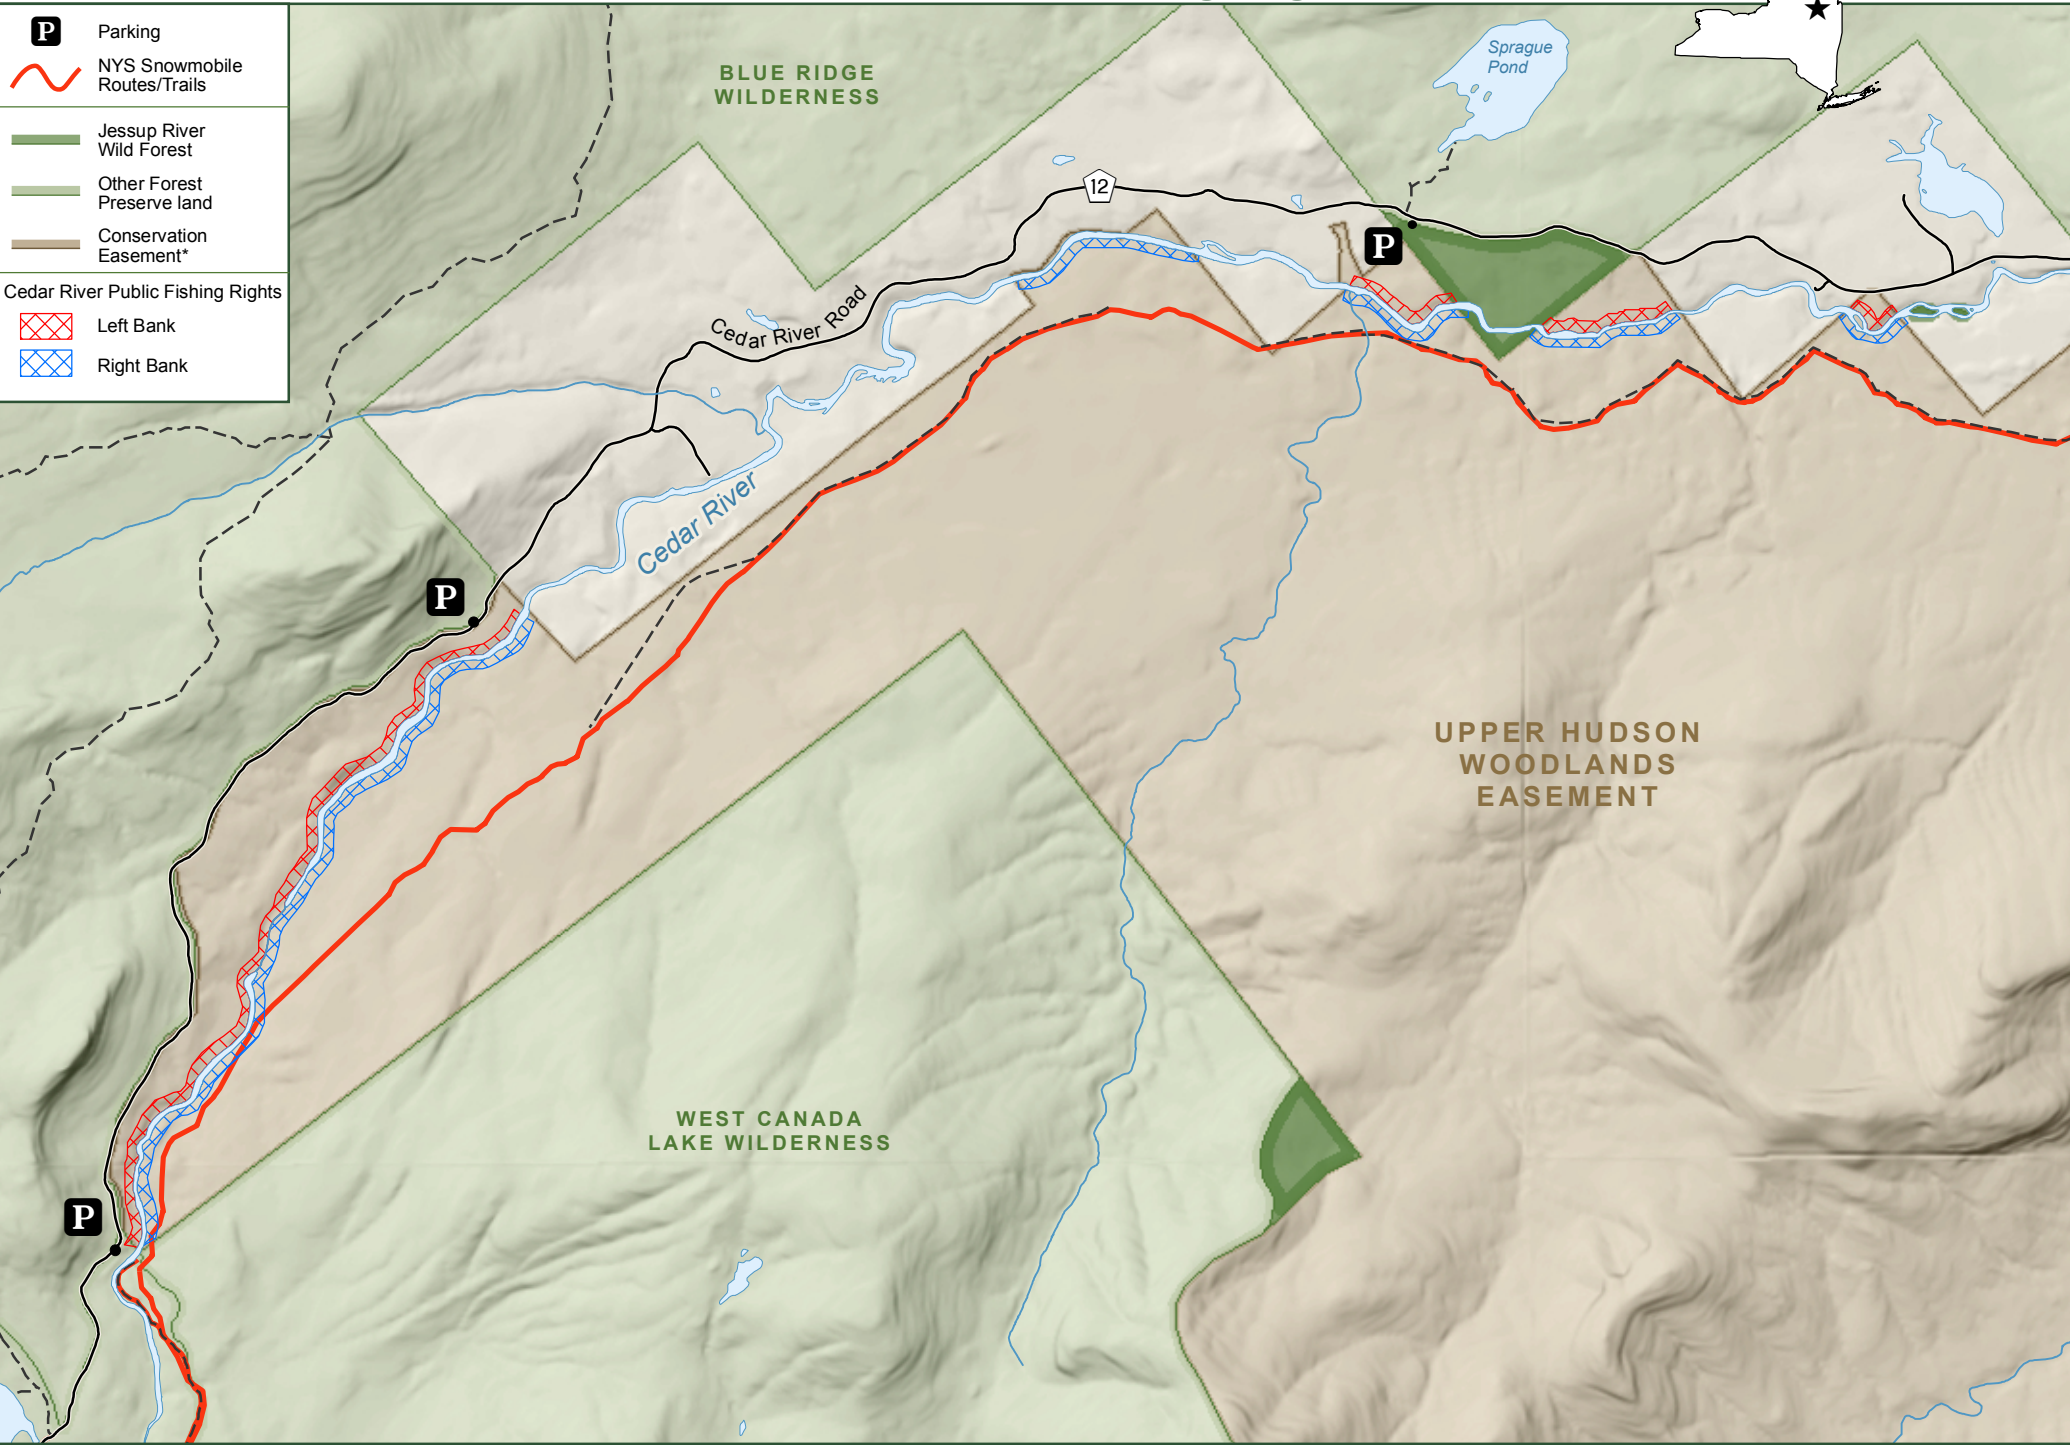

Jessup River Wild Forest - Cedar River Public Fishing Rights

P Parking

 NYS Snowmobile Routes/Trails

 Jessup River Wild Forest

 Other Forest Preserve land

 Conservation Easement*

Cedar River Public Fishing Rights

 Left Bank

 Right Bank

*Special Restrictions May Apply on Easement Lands
 **Public Fishing Rights Areas allow the public access for fishing within 33 feet of the river bank on private land.