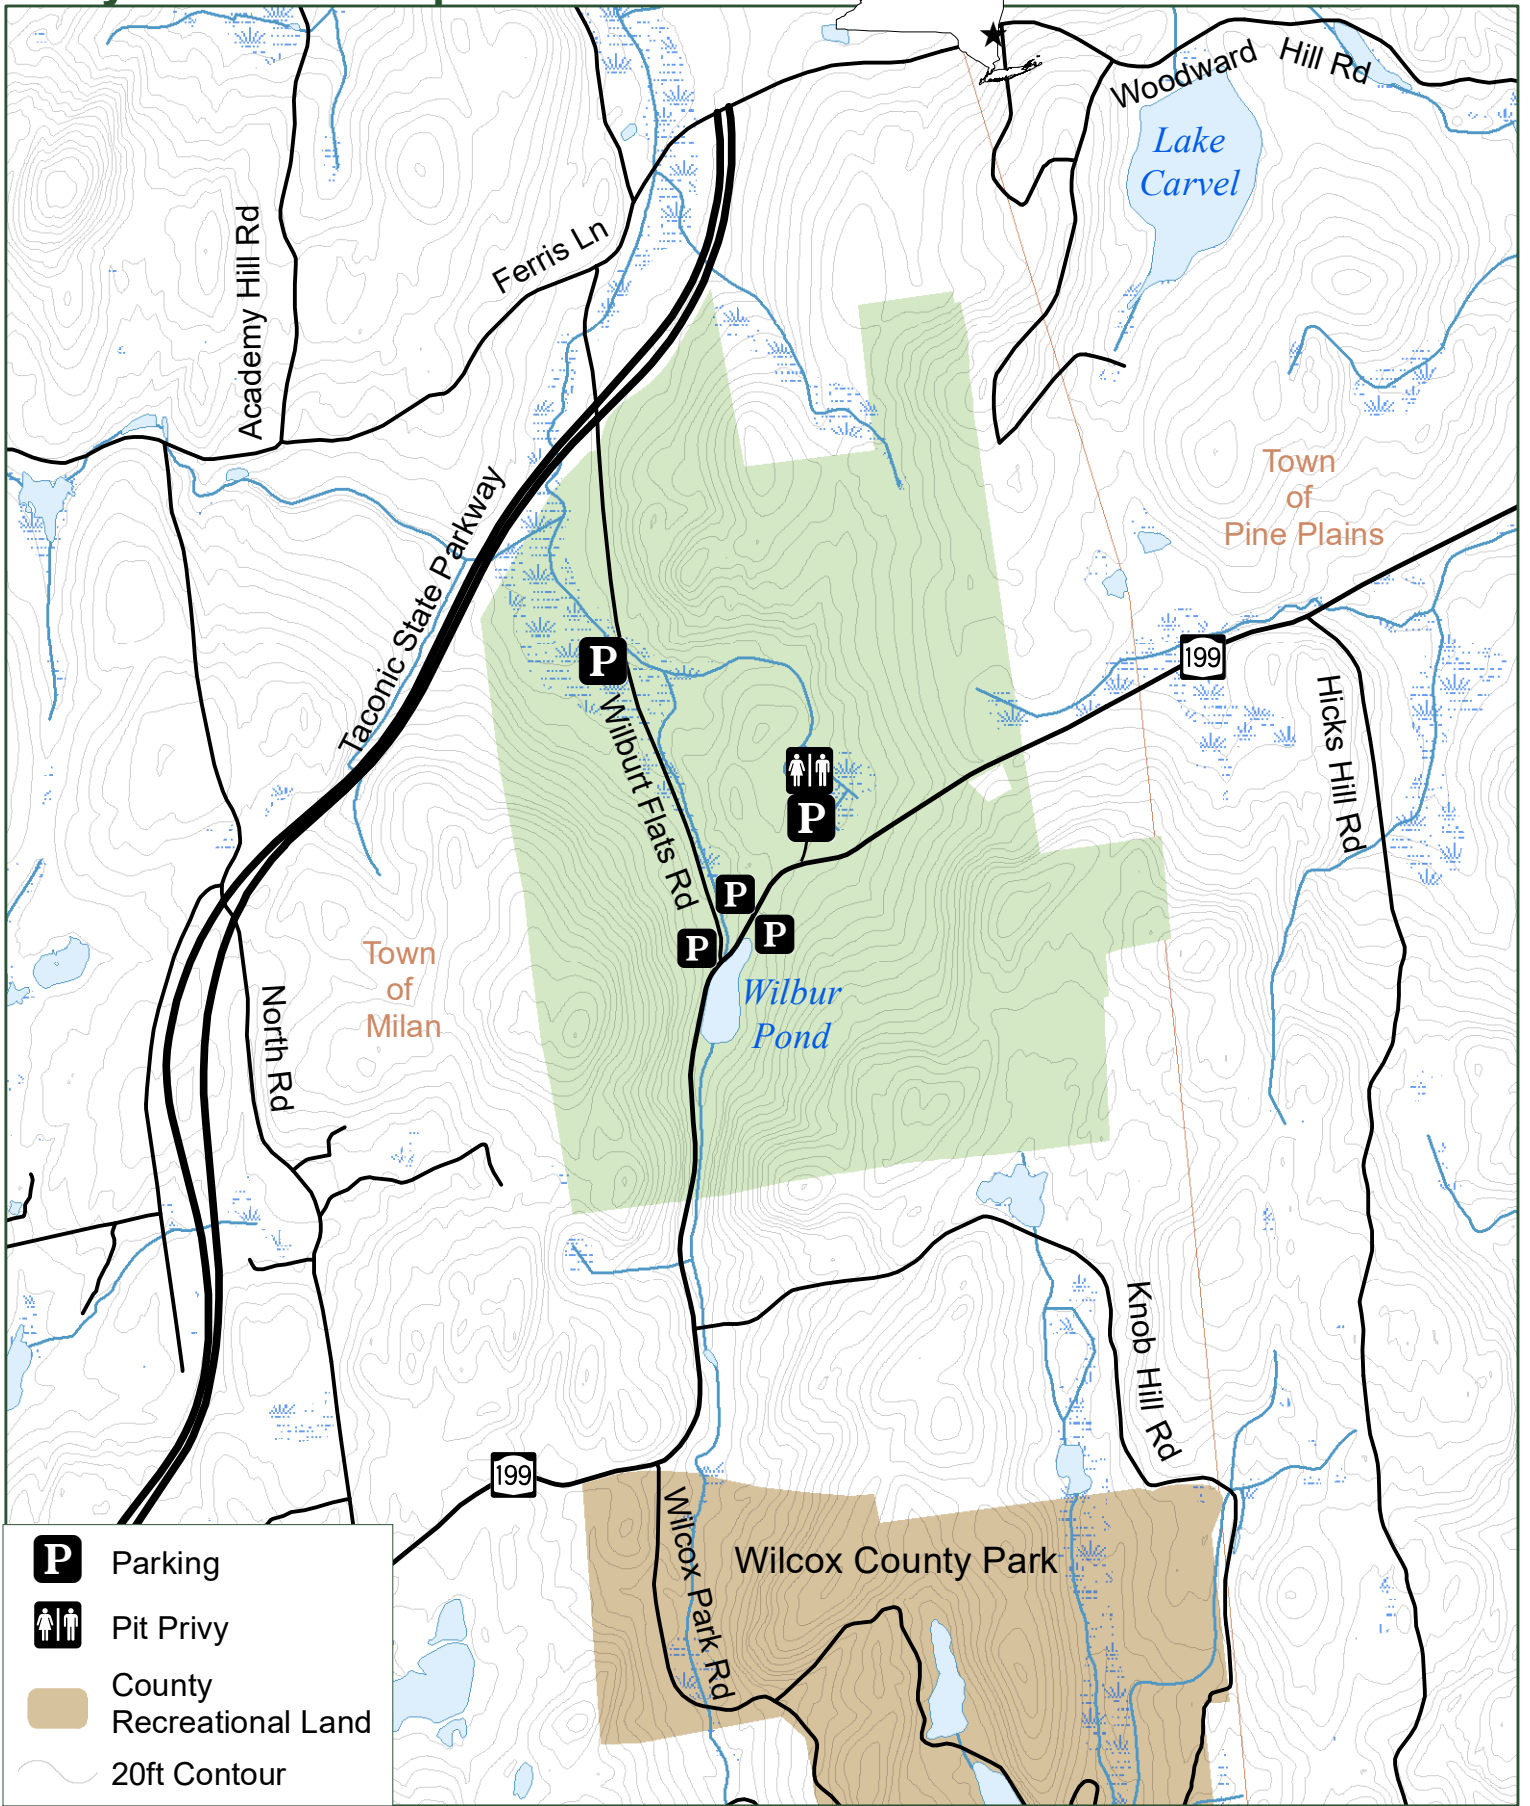

Lafayetteville Multiple Use Area

-  Parking
-  Pit Privy
-  County Recreational Land
- 20ft Contour

Department of
Environmental
Conservation

0 0.125 0.25 0.5
Miles

Dutchess County