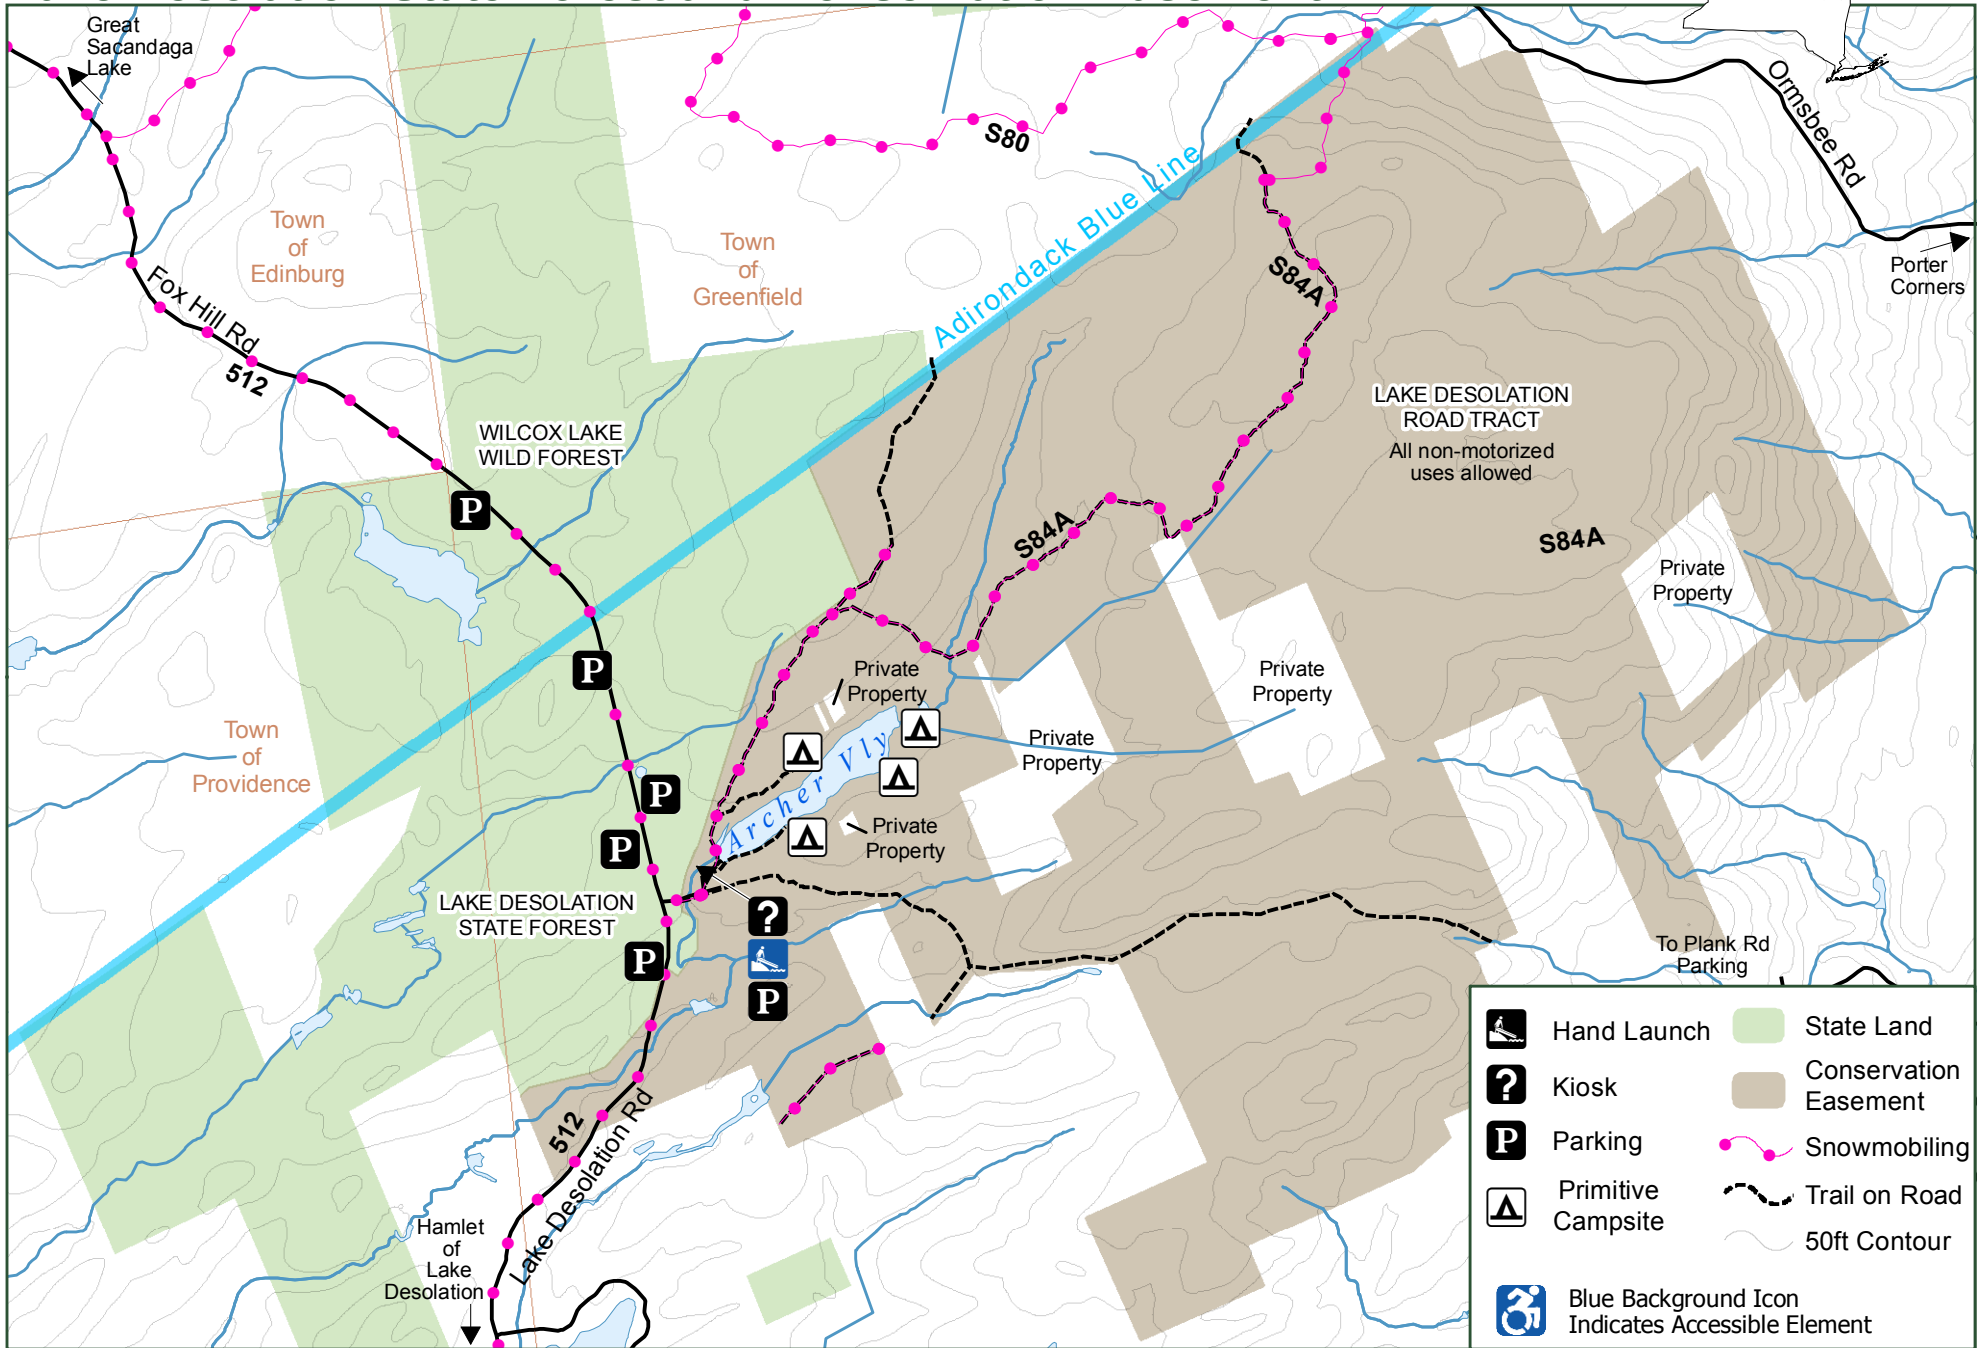

Lake Desolation State Forest and Conservation Easement

| | | | |
|--|---|--|-----------------------|
| | Hand Launch | | State Land |
| | Kiosk | | Conservation Easement |
| | Parking | | Snowmobiling |
| | Primitive Campsite | | Trail on Road |
| | Blue Background Icon Indicates Accessible Element | | 50ft Contour |