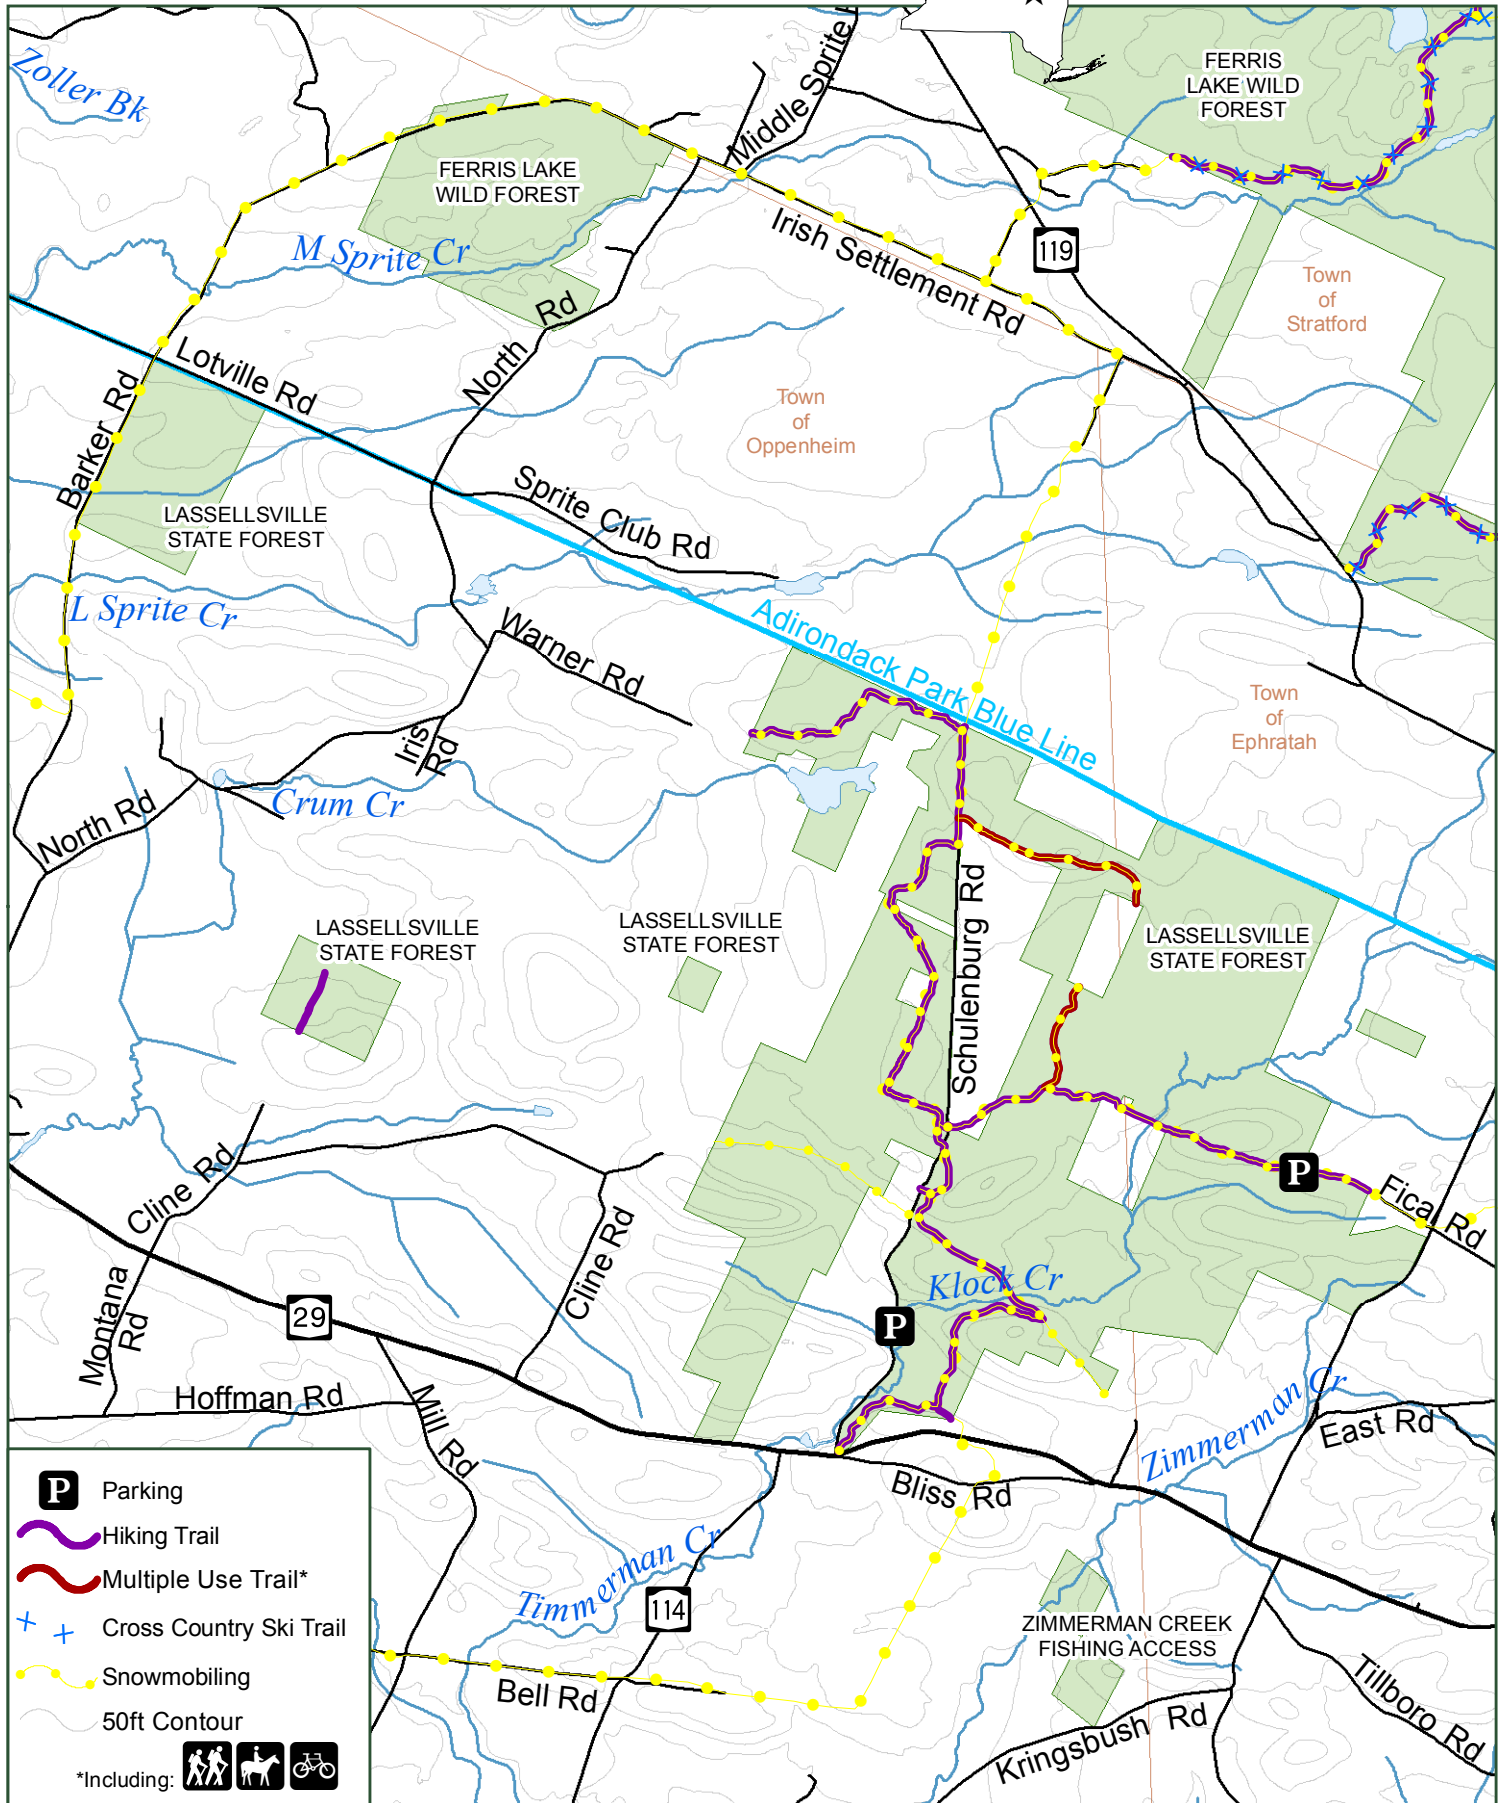

Lassellville State Forest

Department of
Environmental
Conservation

0 0.25 0.5 1 Miles

Fulton County