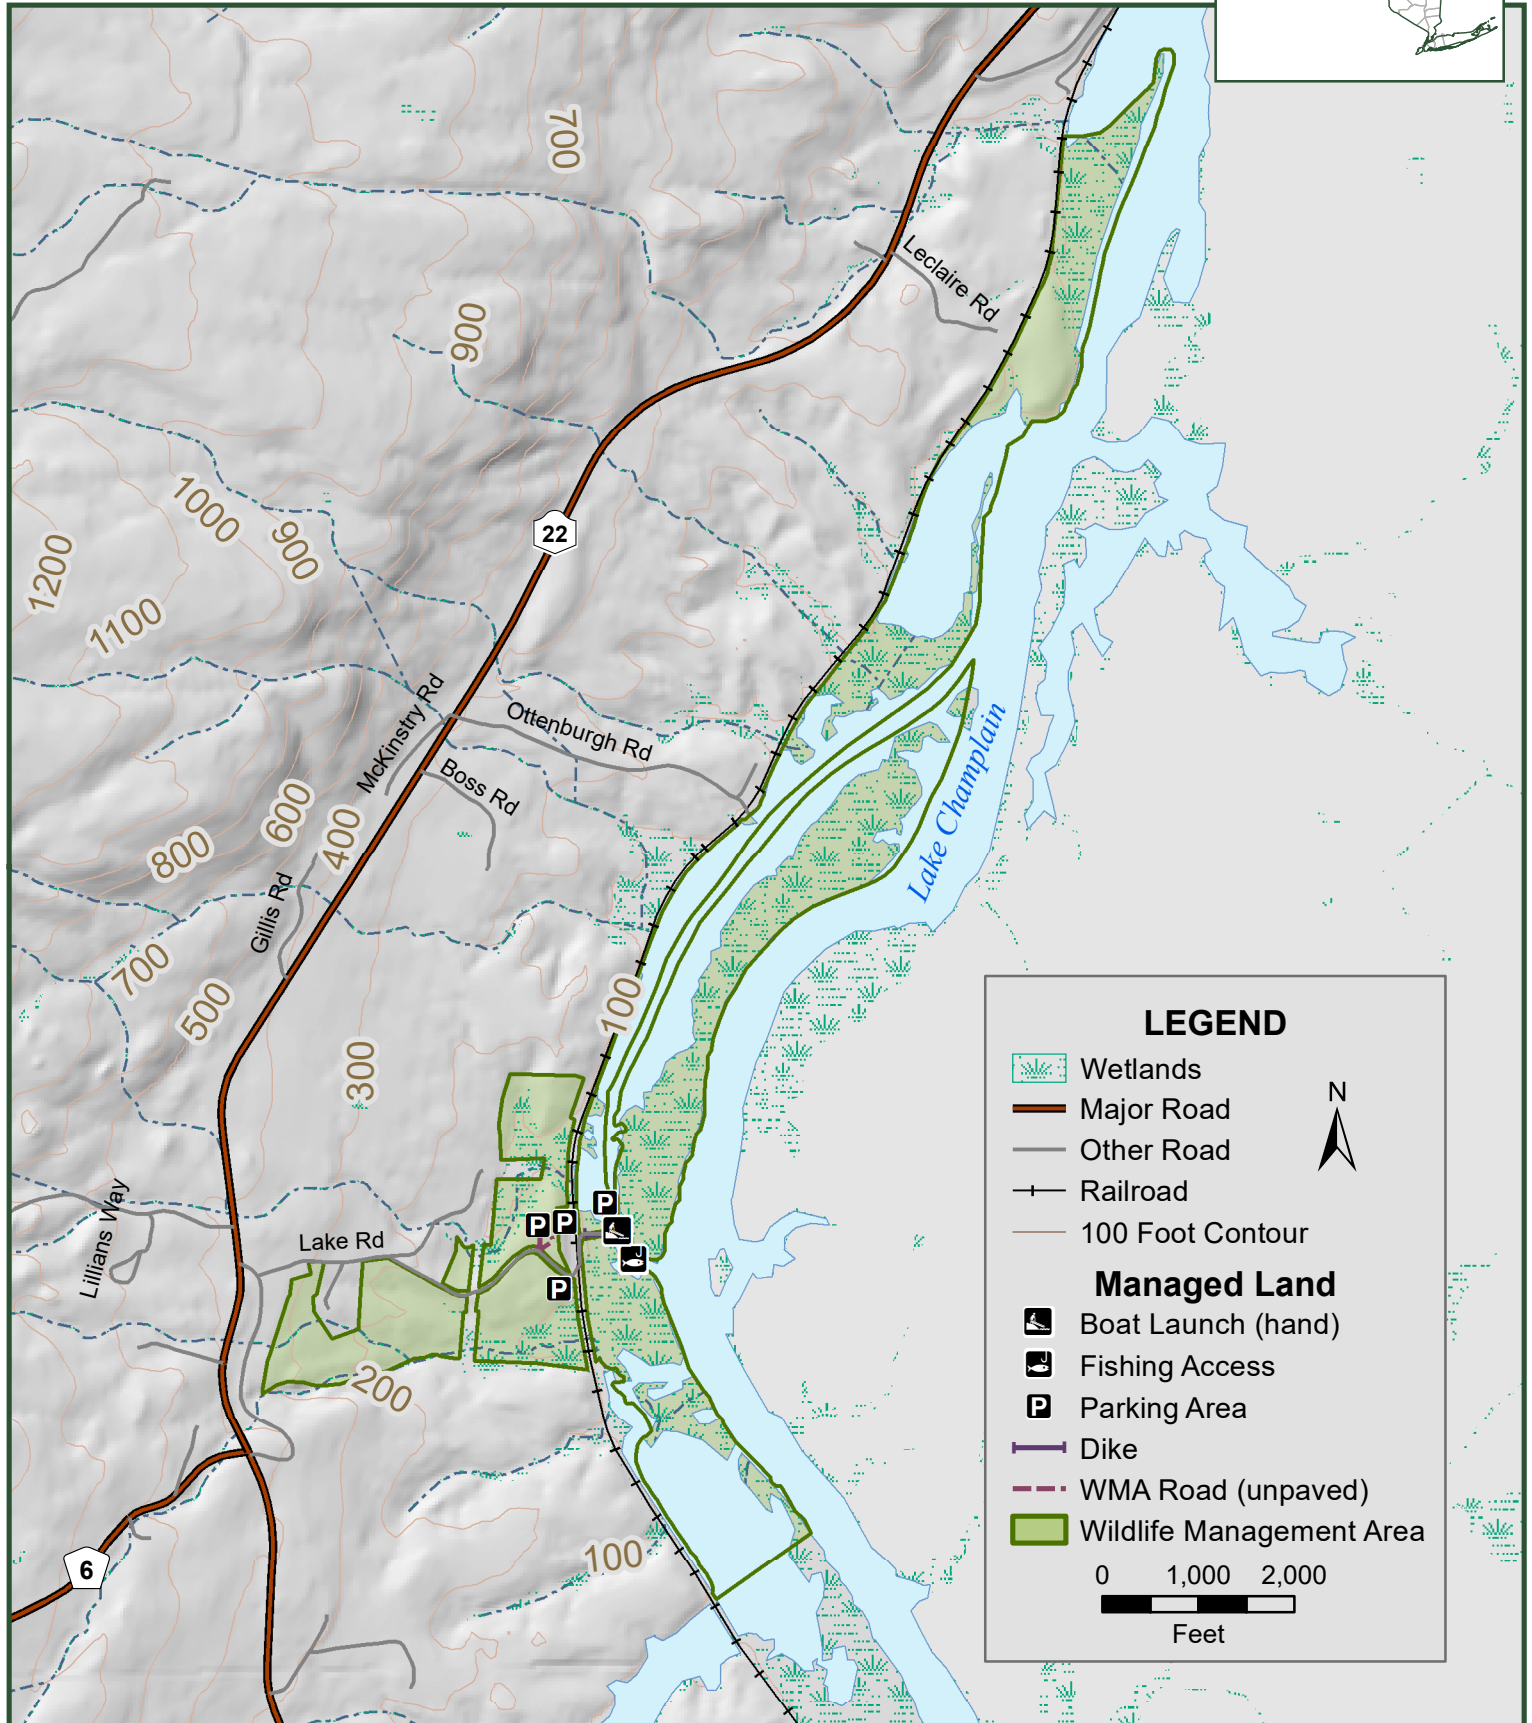

MAPLE BEND ISLAND

Wildlife Management Area

LEGEND

- Wetlands
- Major Road
- Other Road
- Railroad
- 100 Foot Contour

Managed Land

- Boat Launch (hand)
- Fishing Access
- Parking Area
- Dike
- WMA Road (unpaved)
- Wildlife Management Area

0 1,000 2,000
Feet

Department of
Environmental
Conservation

Dresden, Washington Co.