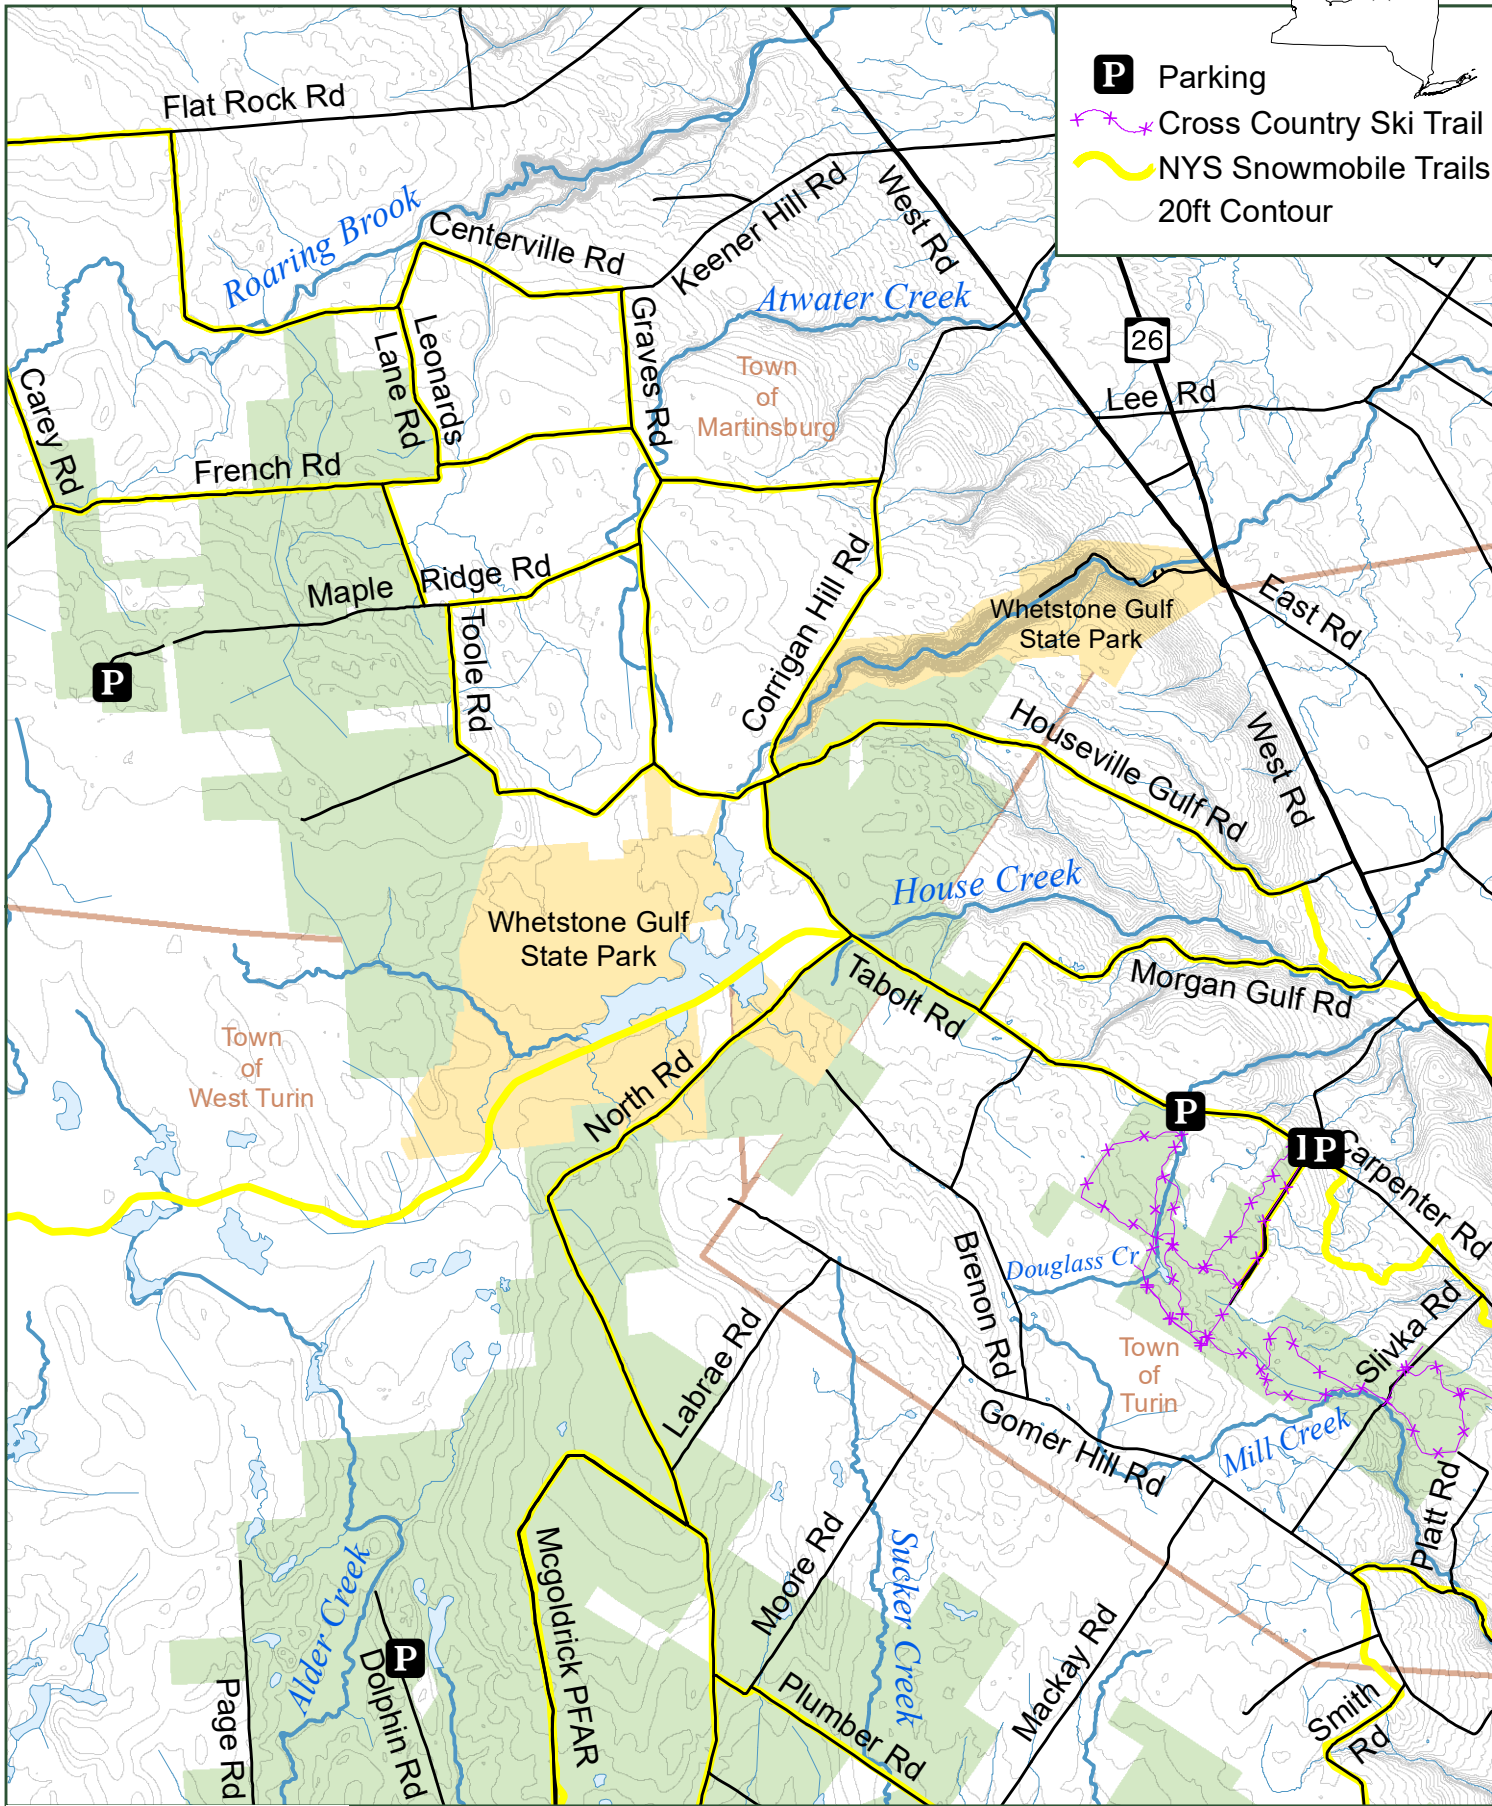

Lesser Wilderness State Forest - North

- P** Parking
- *—*— Cross Country Ski Trail
- NYS Snowmobile Trails
- 20ft Contour