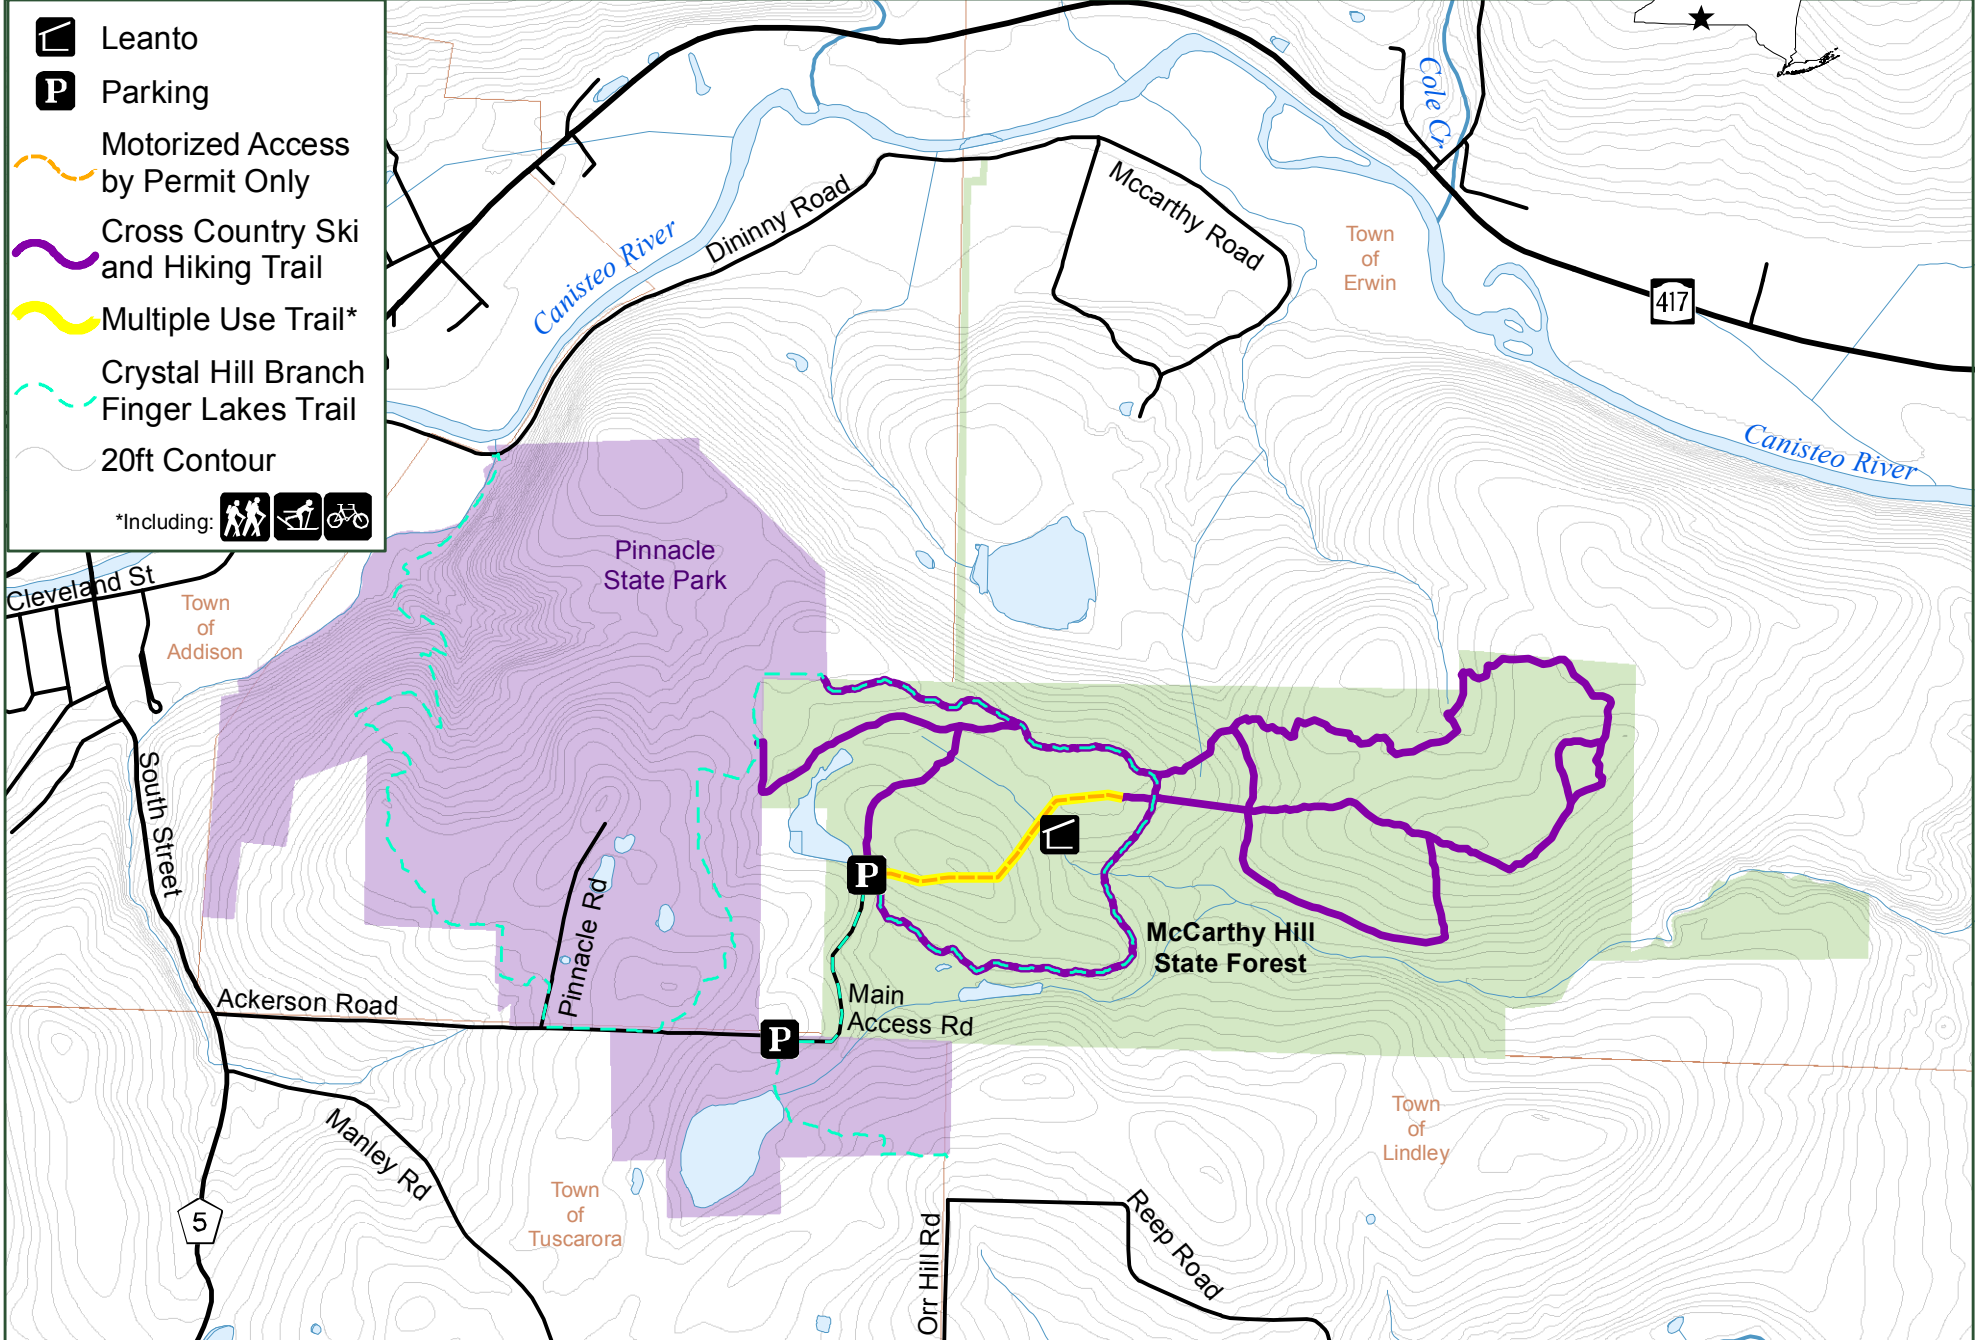

# McCarthy Hill State Forest

**Legend**

- Leanto
- Parking
- Motorized Access by Permit Only
- Cross Country Ski and Hiking Trail
- Multiple Use Trail\*
- Crystal Hill Branch Finger Lakes Trail
- 20ft Contour

\*Including: