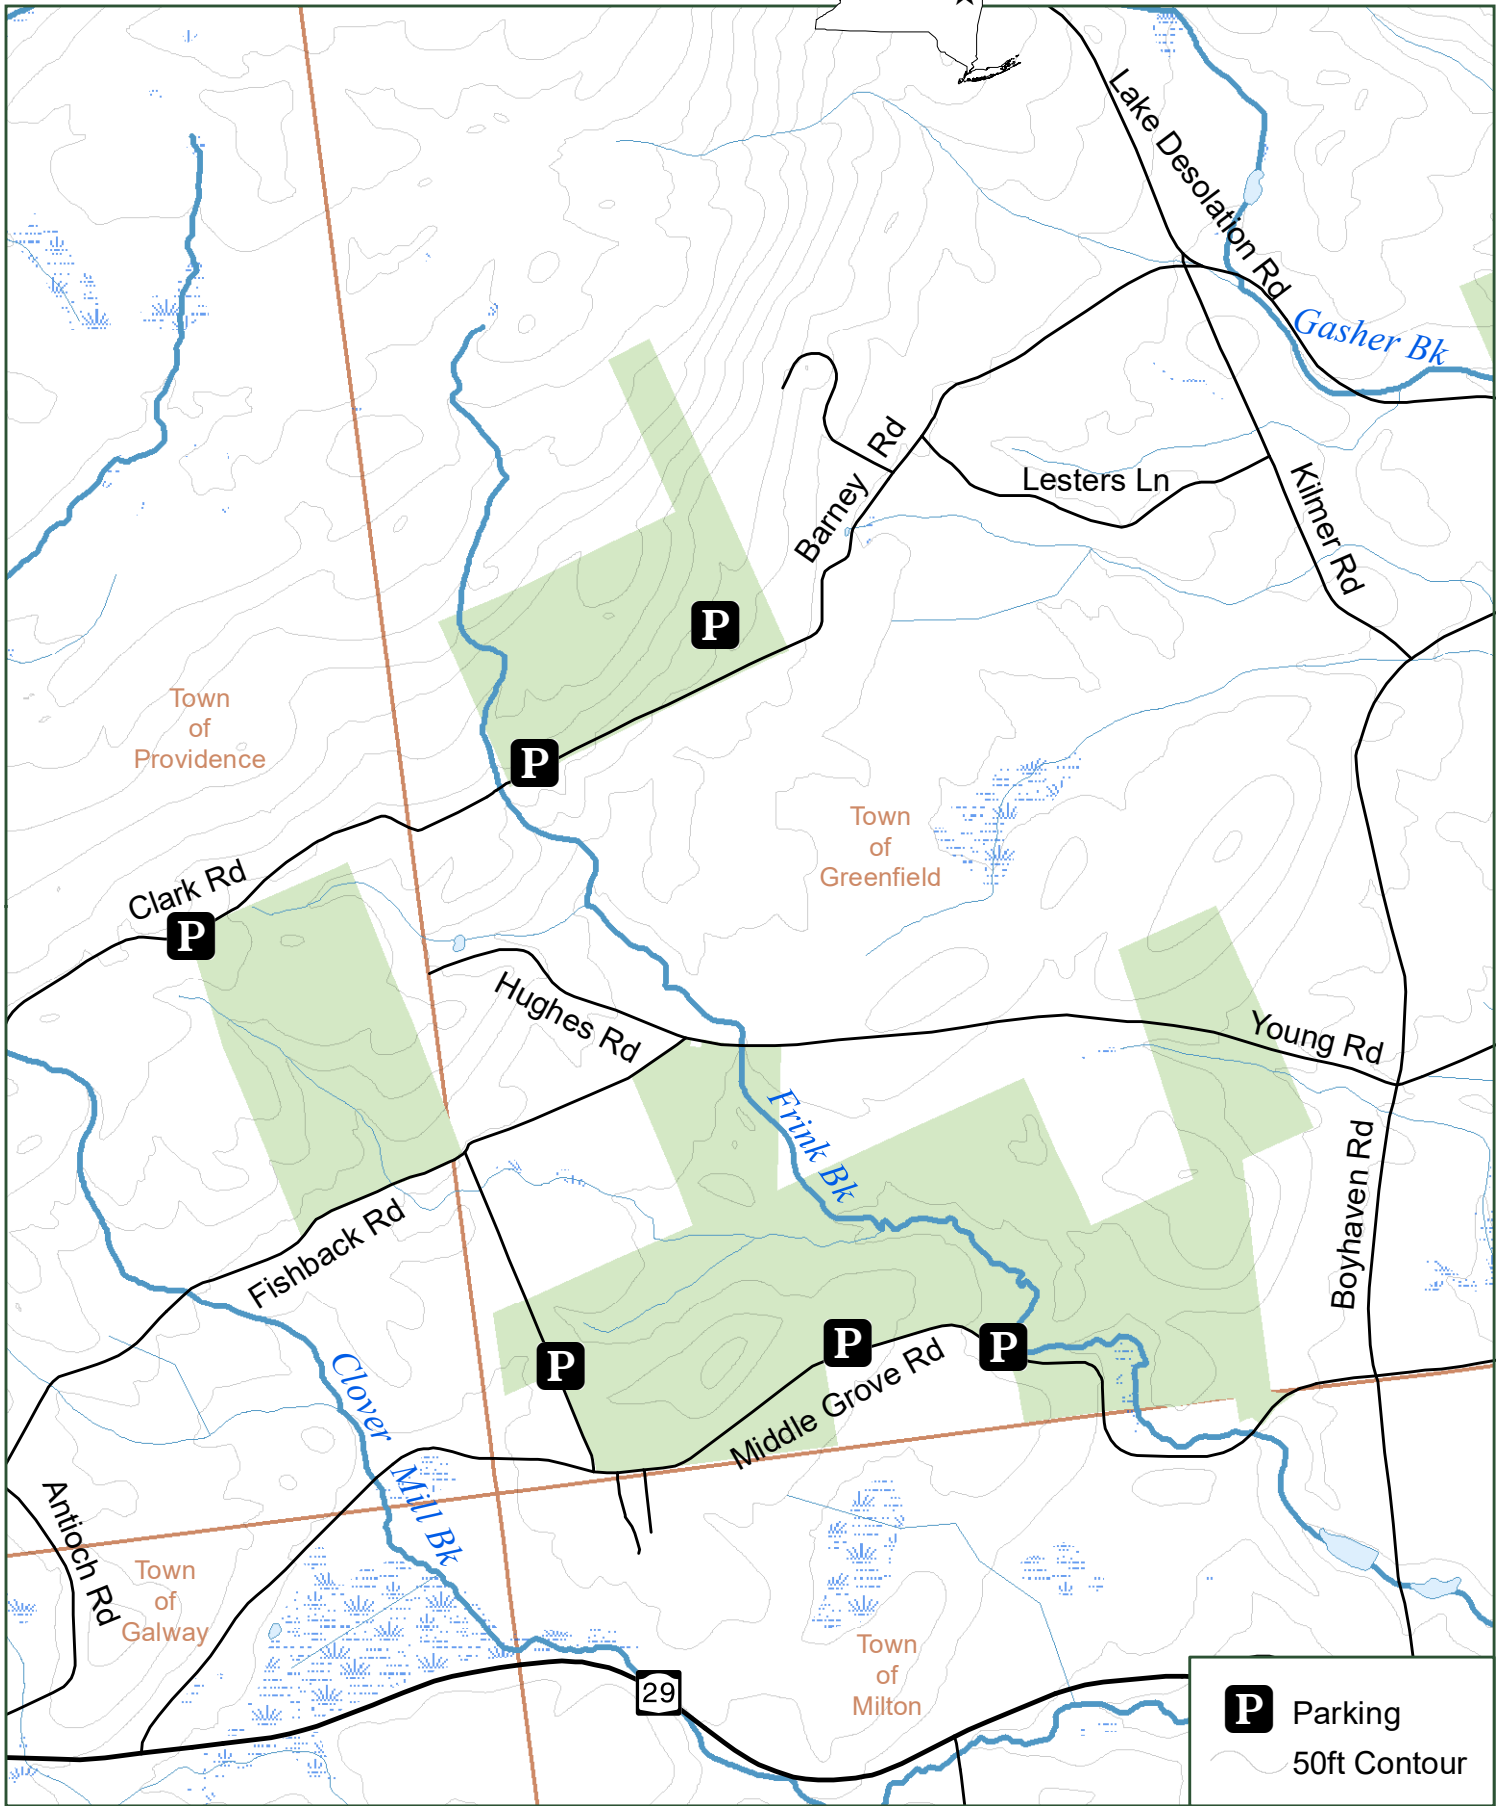

Middle Grove State Forest

P Parking
50ft Contour

Department of
Environmental
Conservation

0 0.25 0.5 1 Miles

Saratoga County

12/21