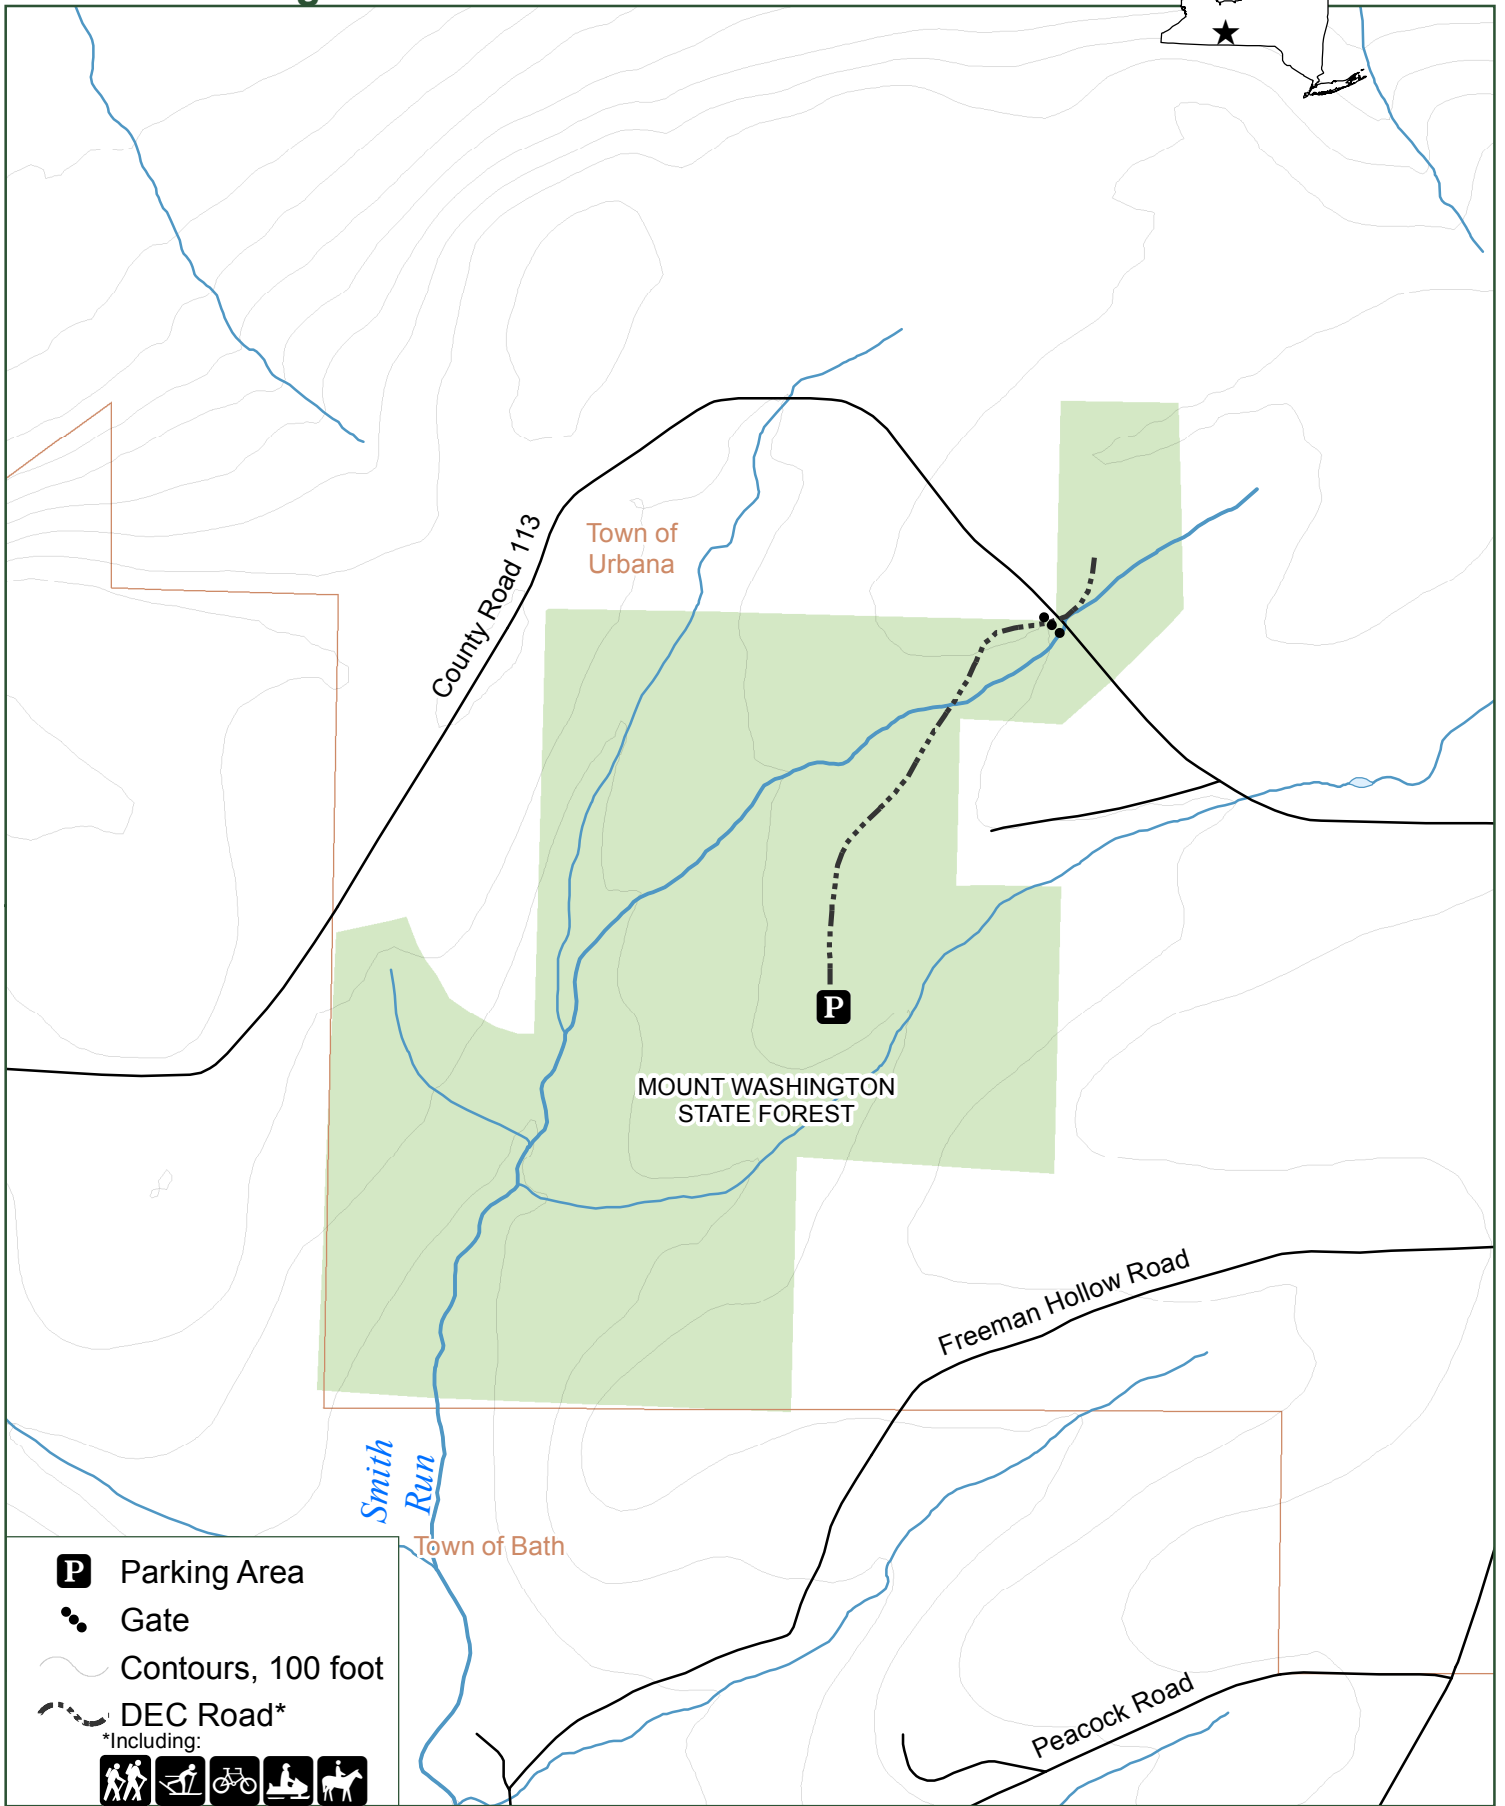

# Mount Washington State Forest

**P** Parking Area  
● Gate  
— Contours, 100 foot  
- - - DEC Road\*  
\*Including:

Steuben County