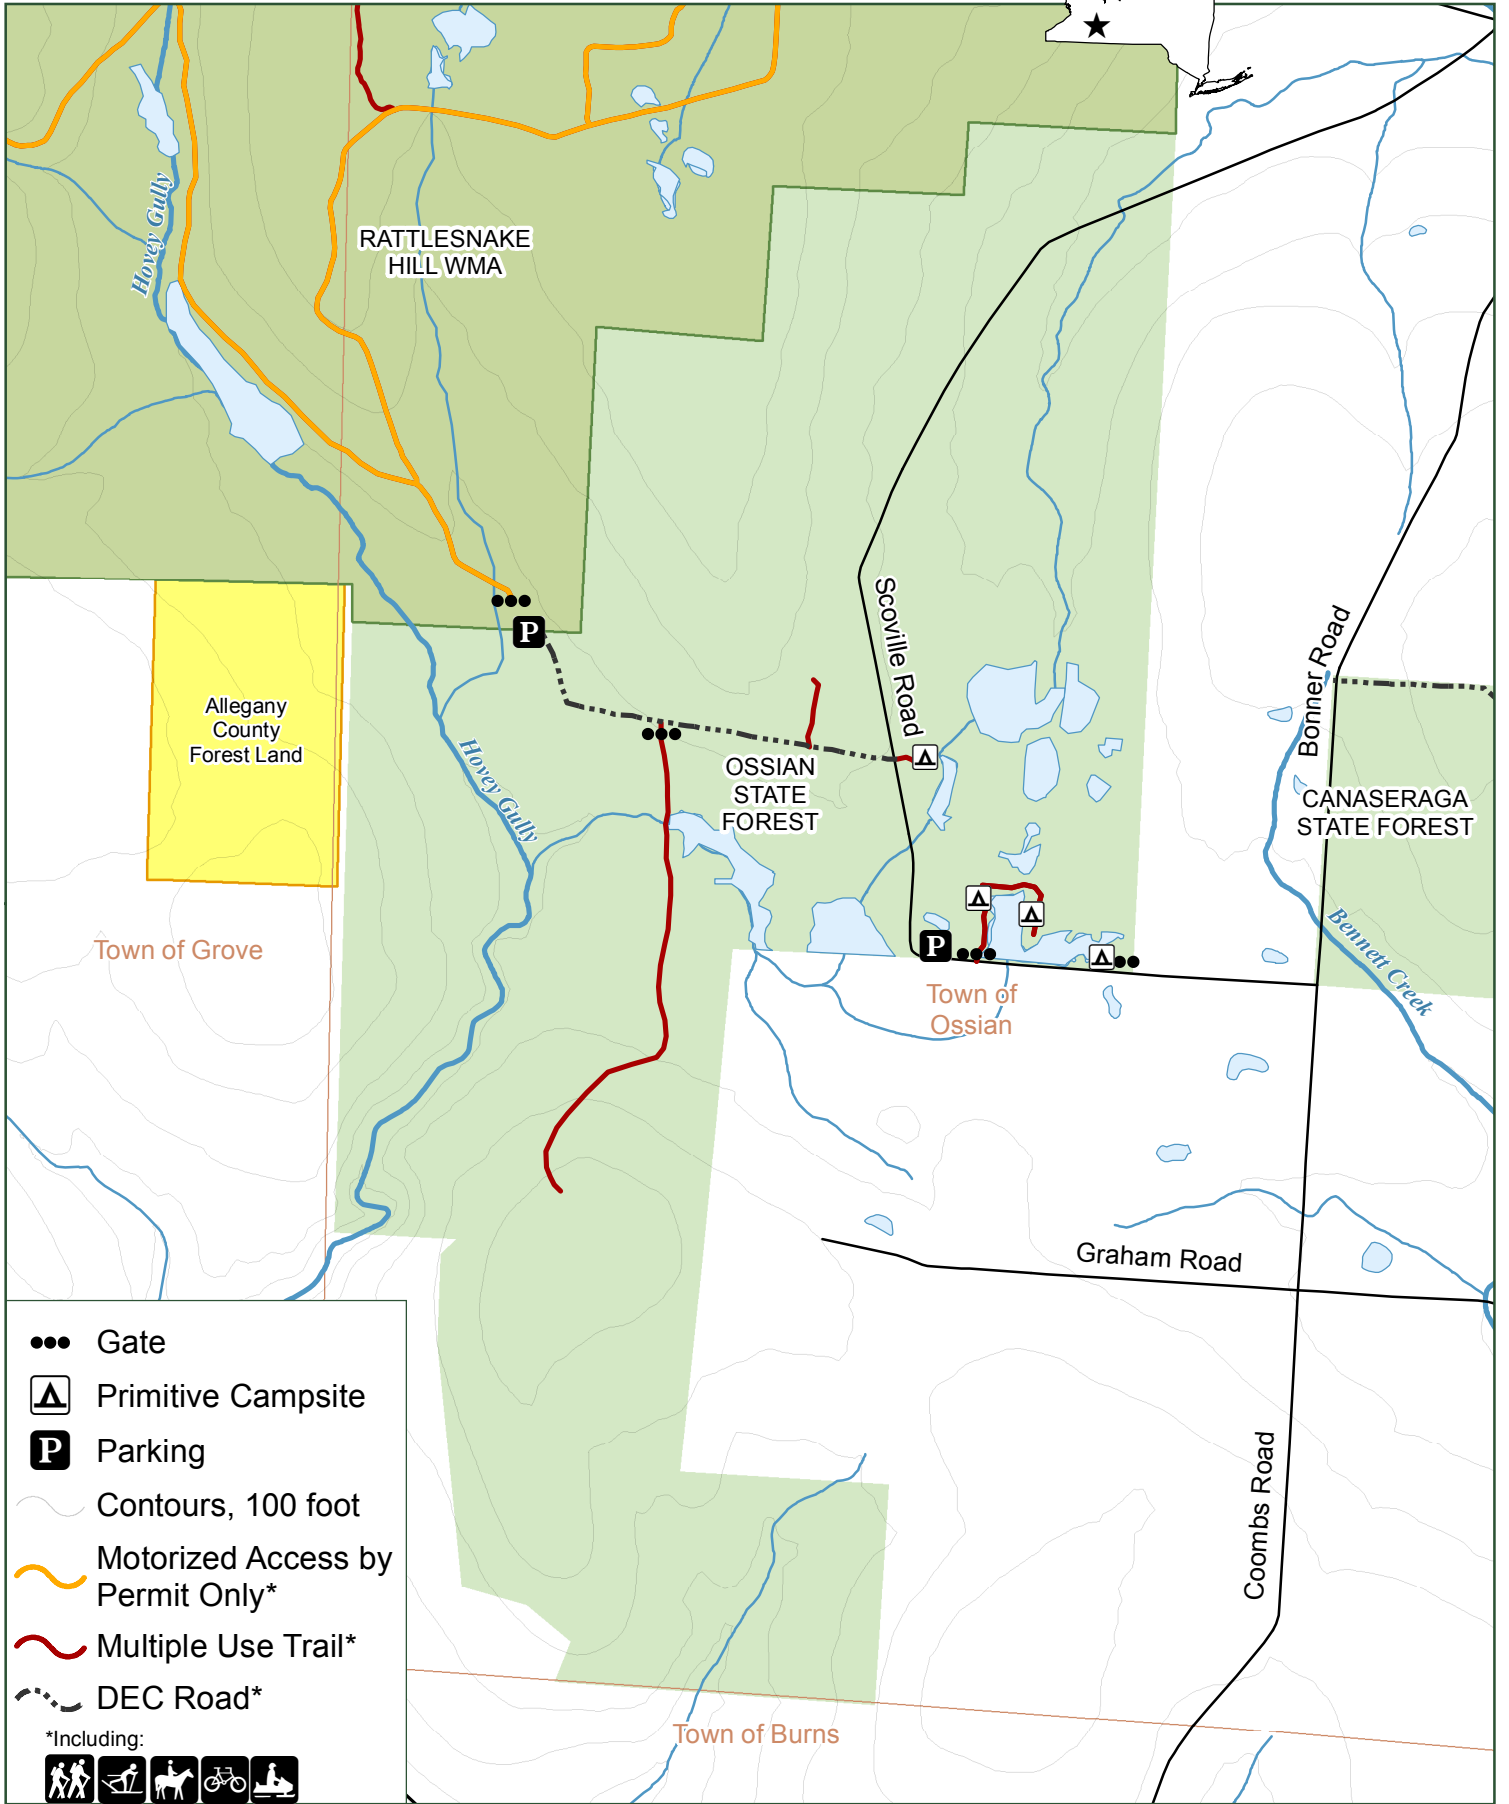

Ossian State Forest

- Gate
- ▲ Primitive Campsite
- P Parking
- Contours, 100 foot
- Motorized Access by Permit Only*
- Multiple Use Trail*
- DEC Road*

*Including:

Department of Environmental Conservation

Livingston County