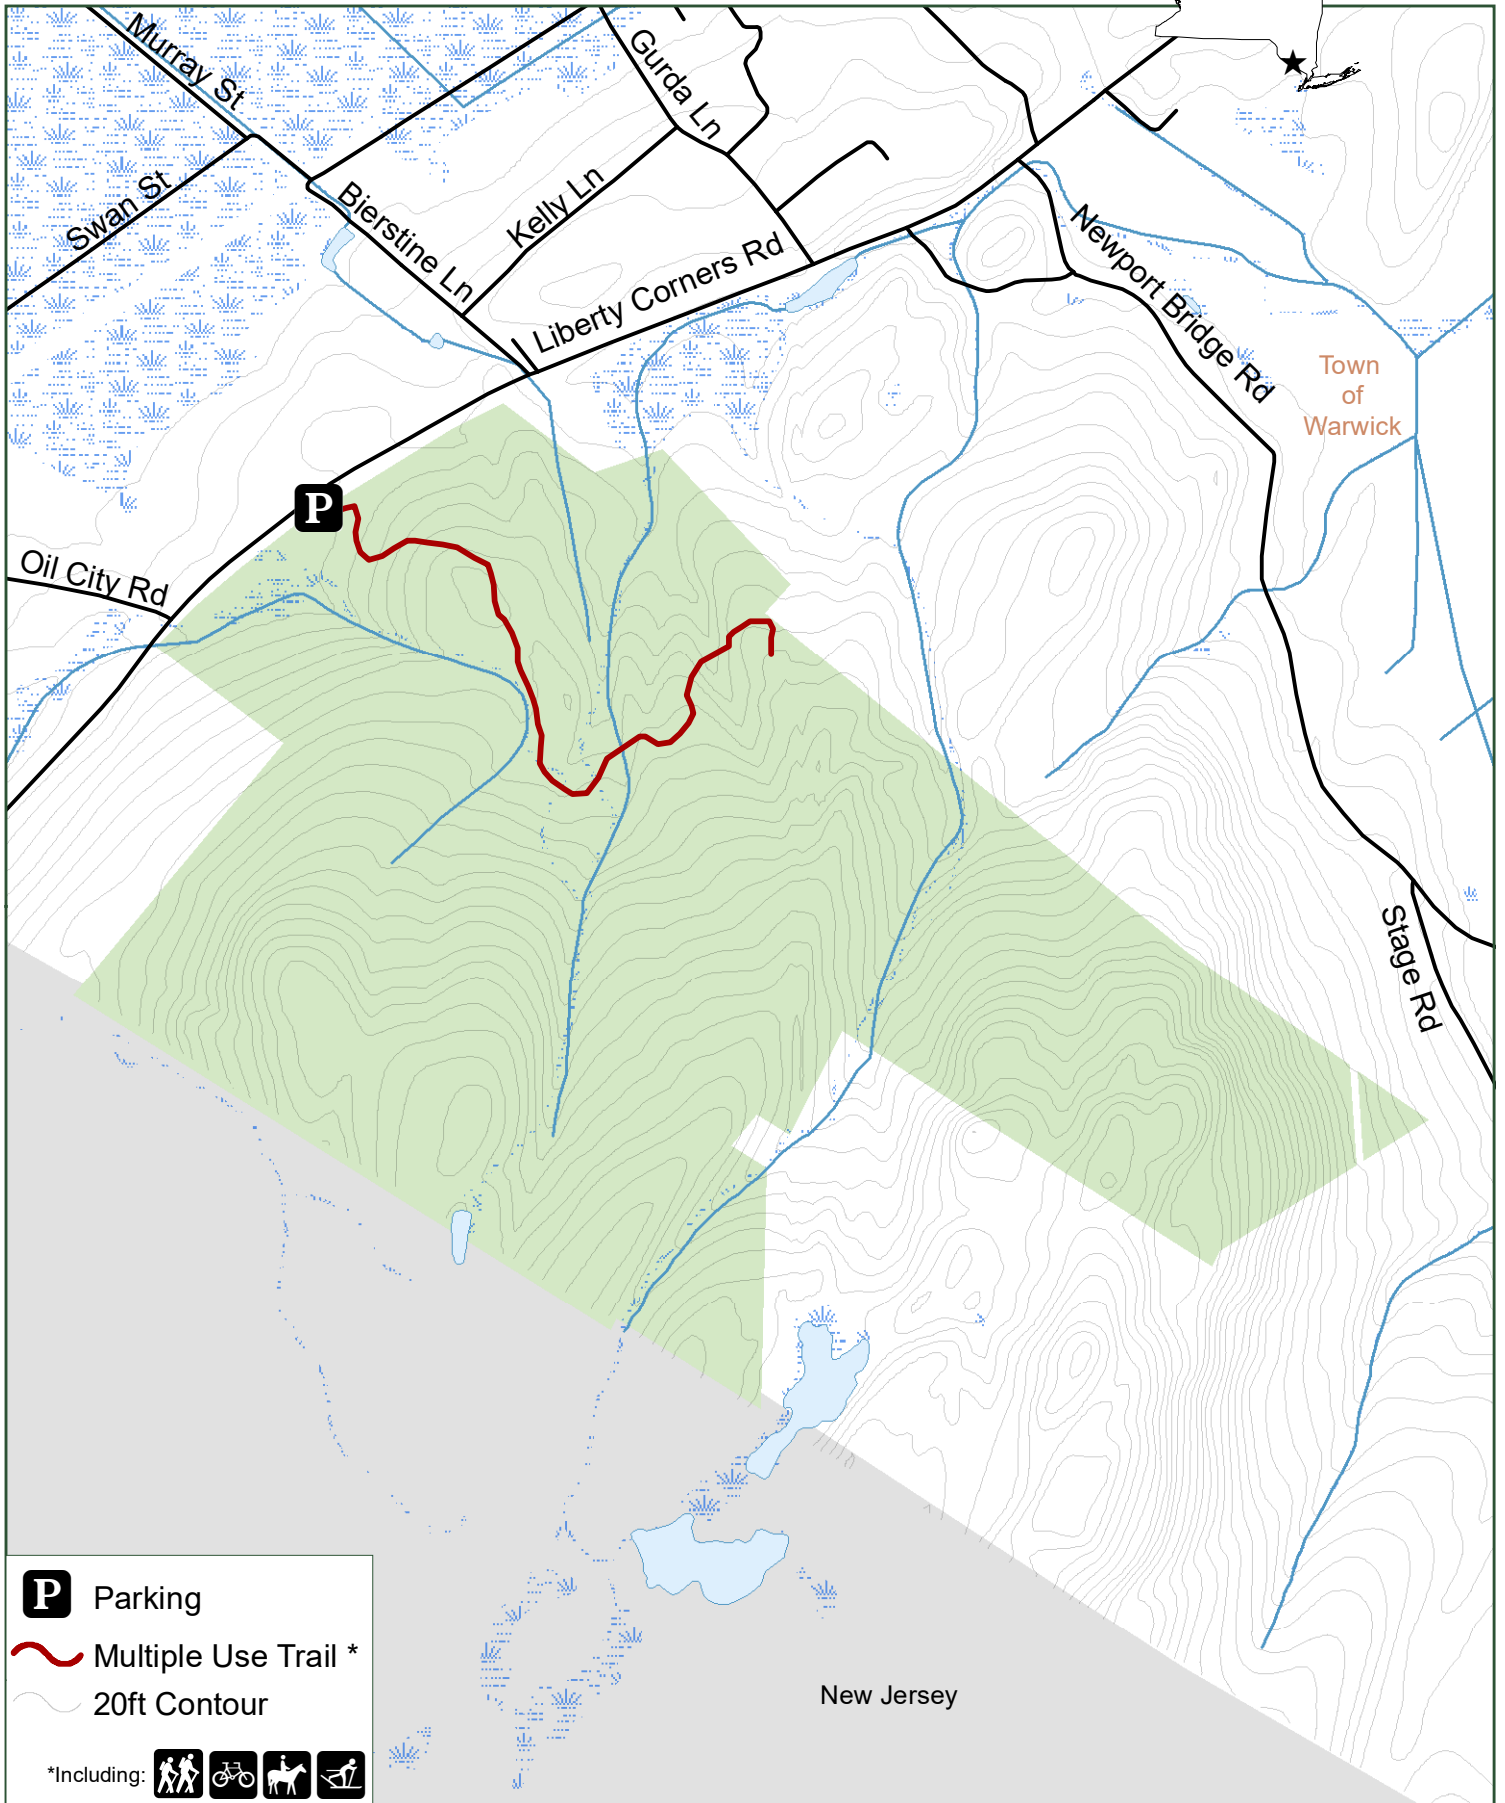

Pochuck Mountain State Forest

P Parking
Multiple Use Trail *
20ft Contour

*Including: