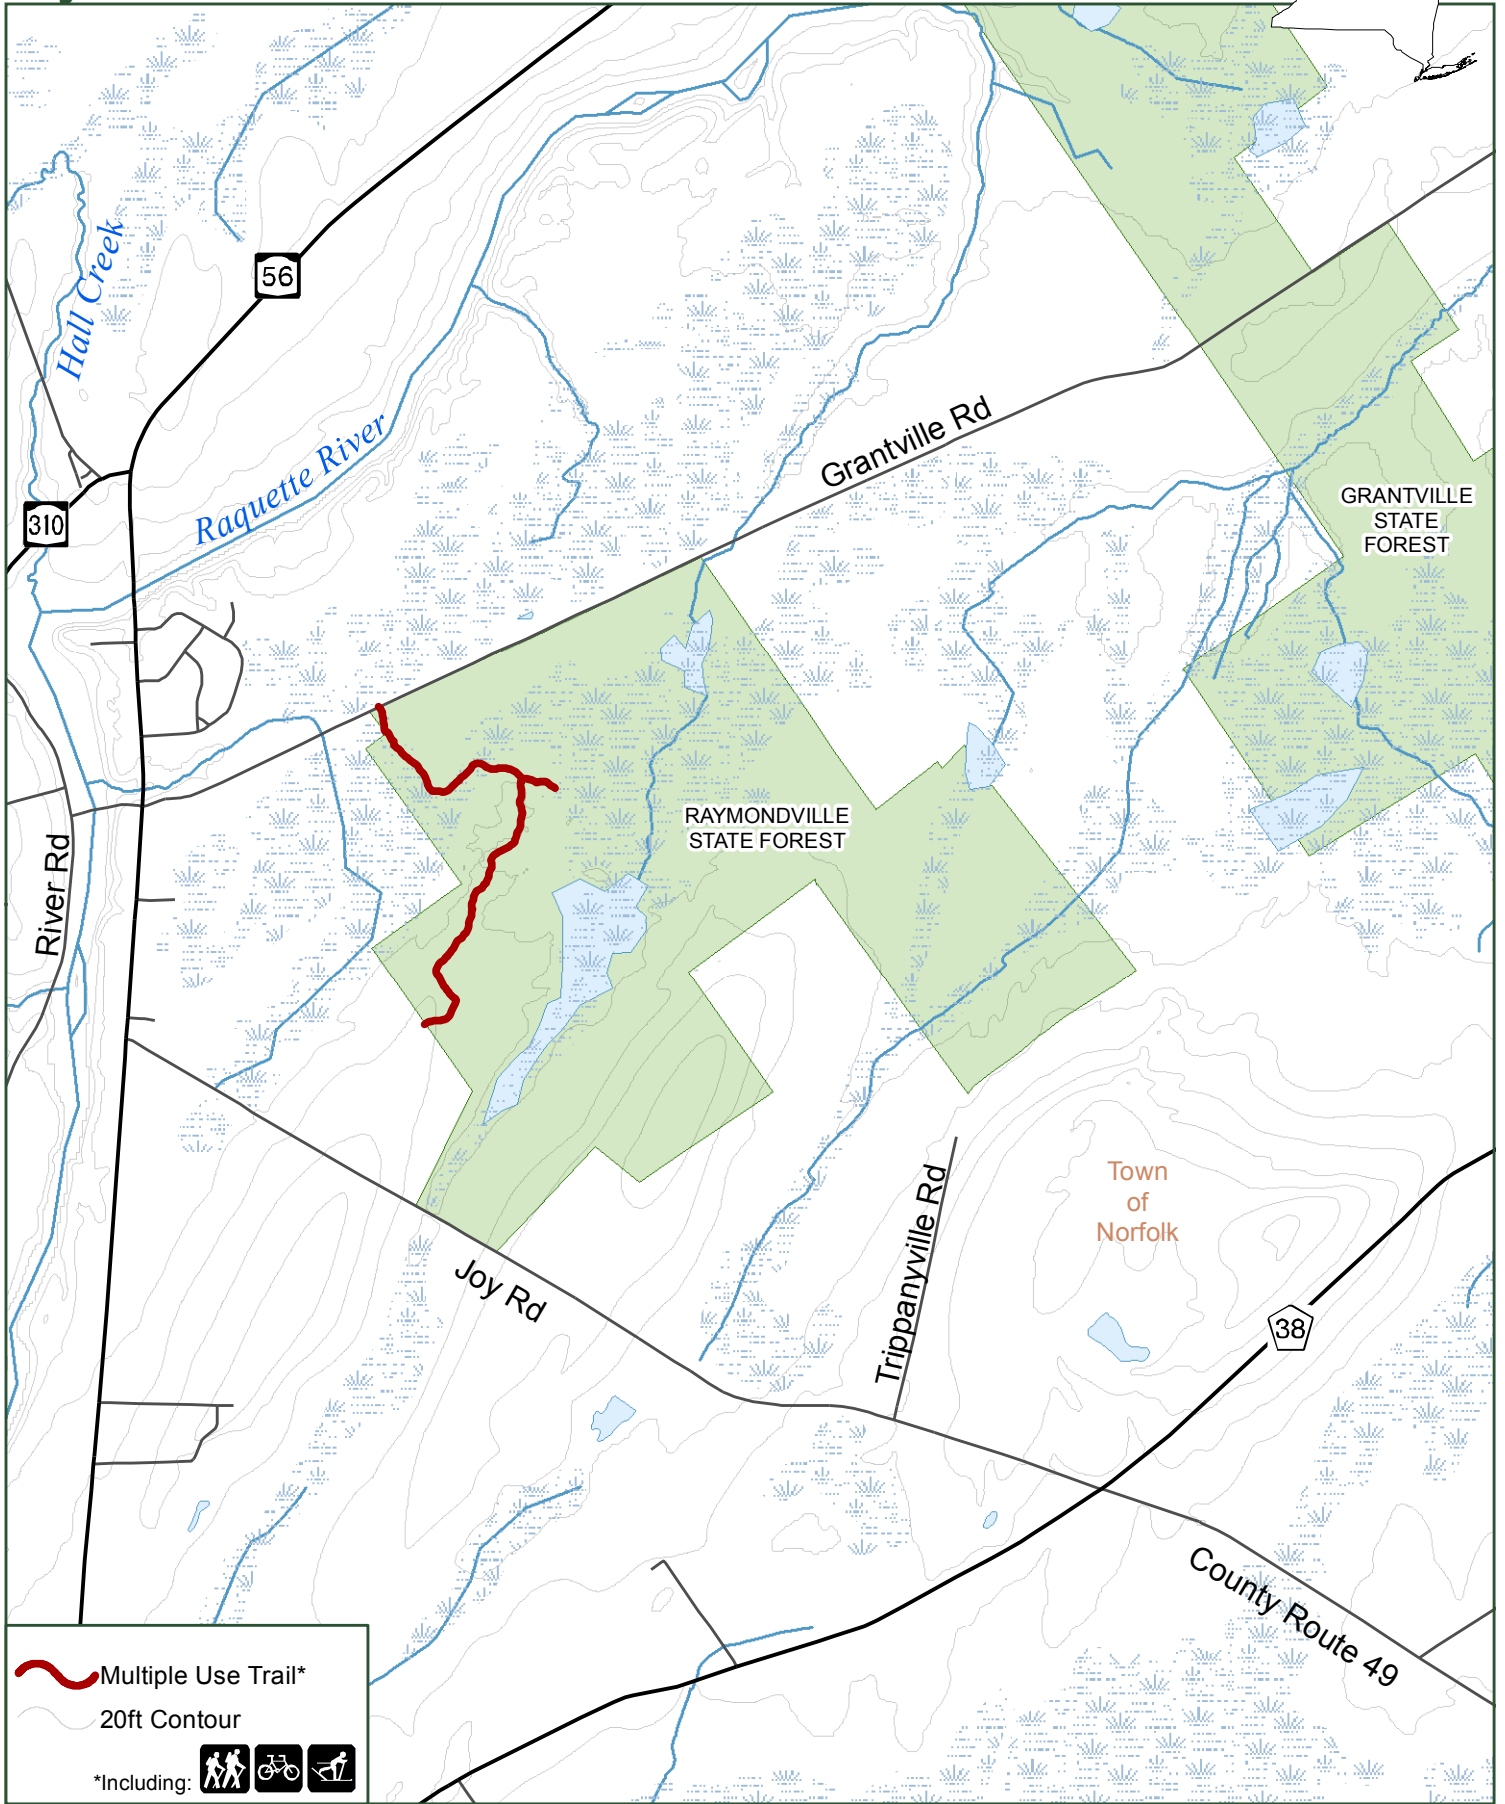

# Raymondville State Forest

 Multiple Use Trail\*

 20ft Contour

\*Including: 