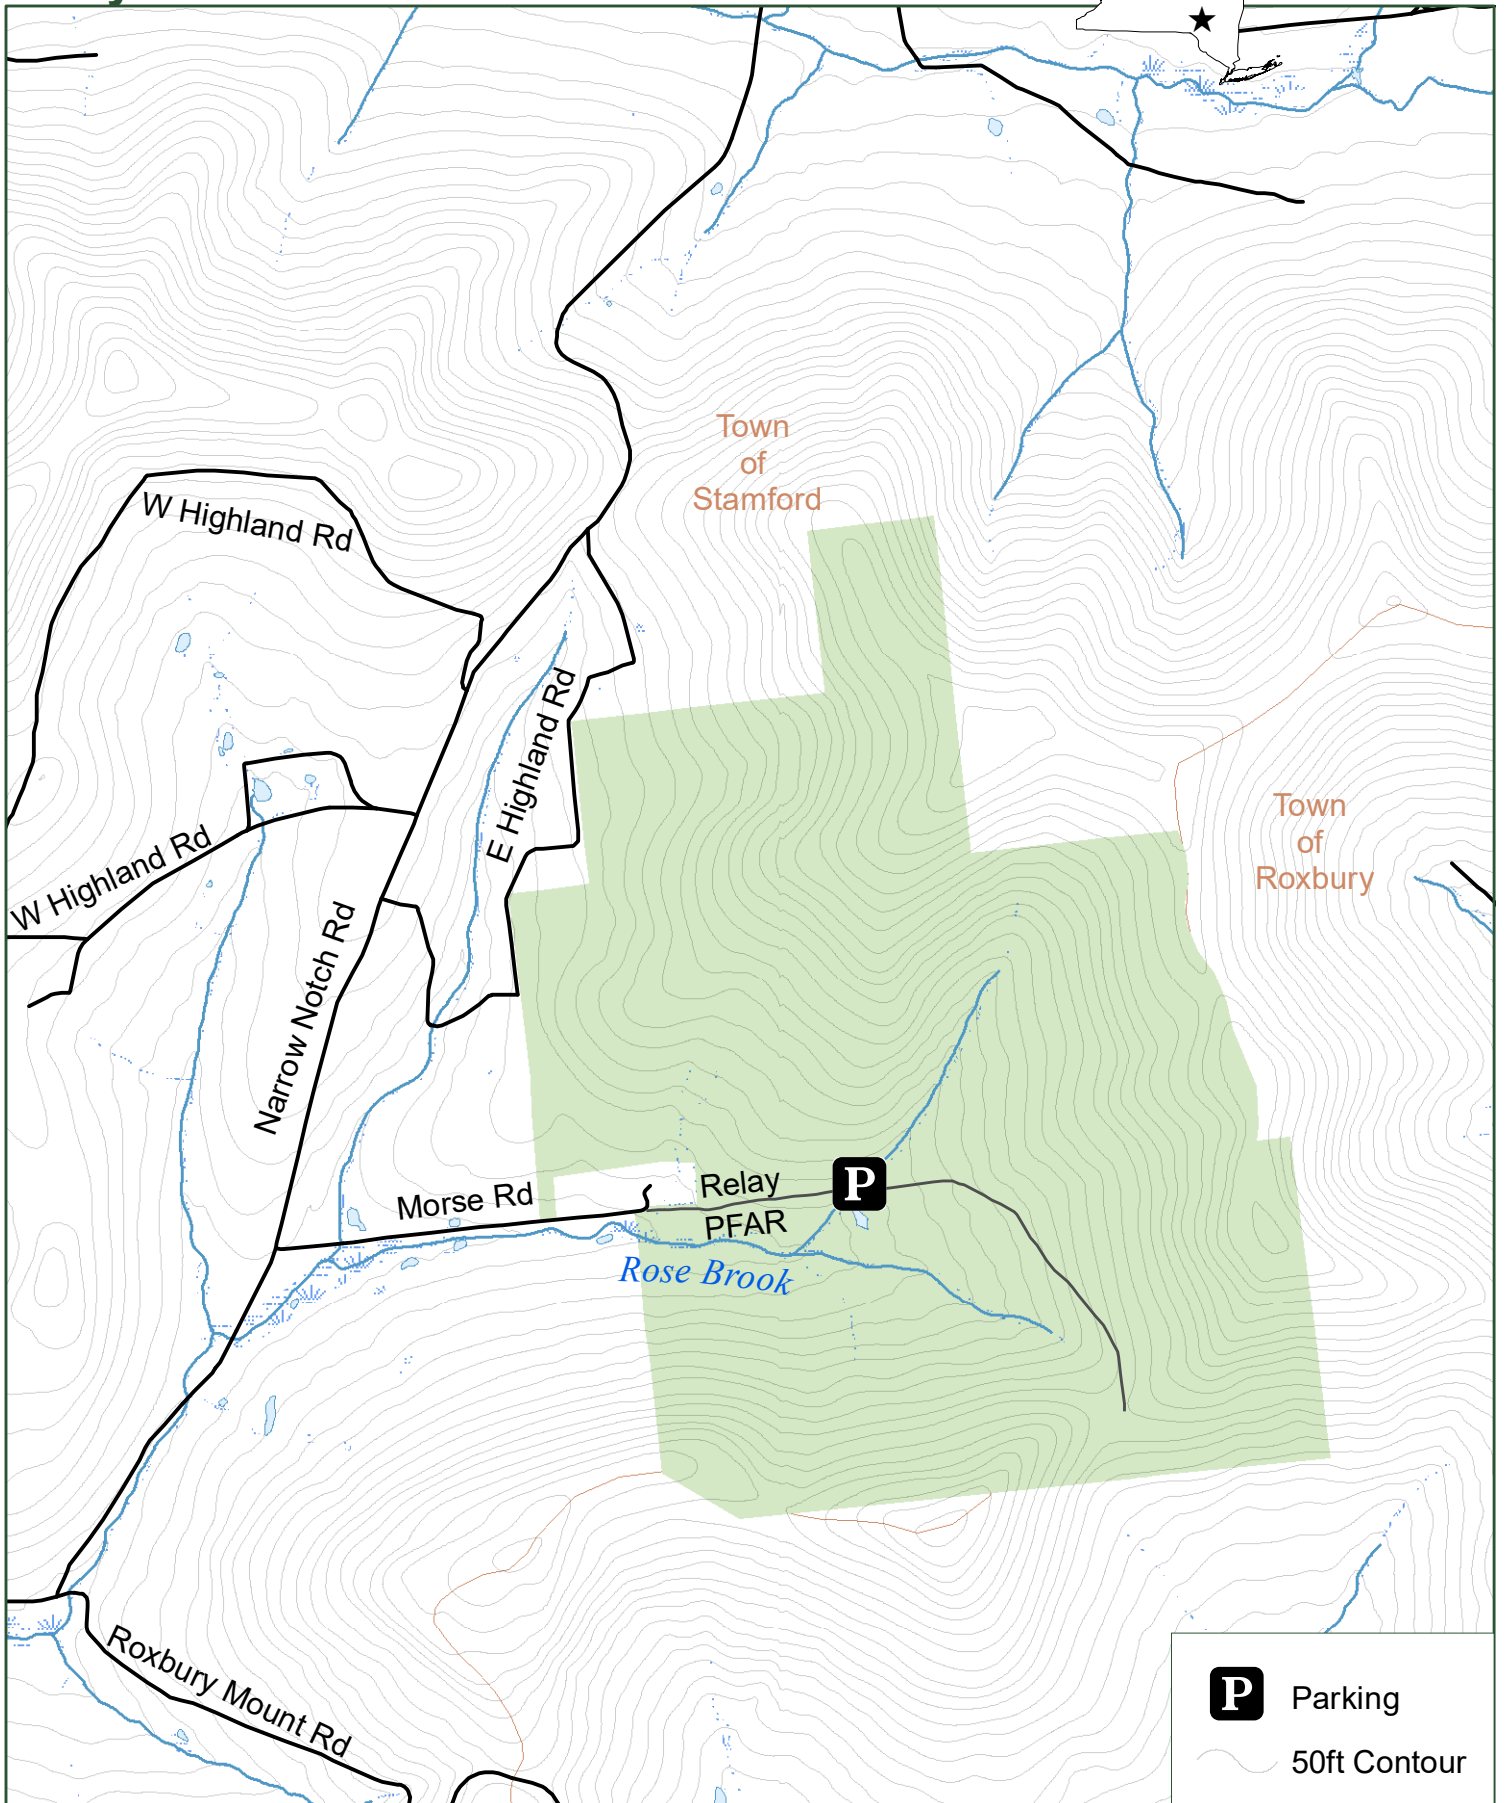

# Relay State Forest

Parking

50ft Contour

Department of  
Environmental  
Conservation

0 0.25 0.5

Delaware County

1

Miles