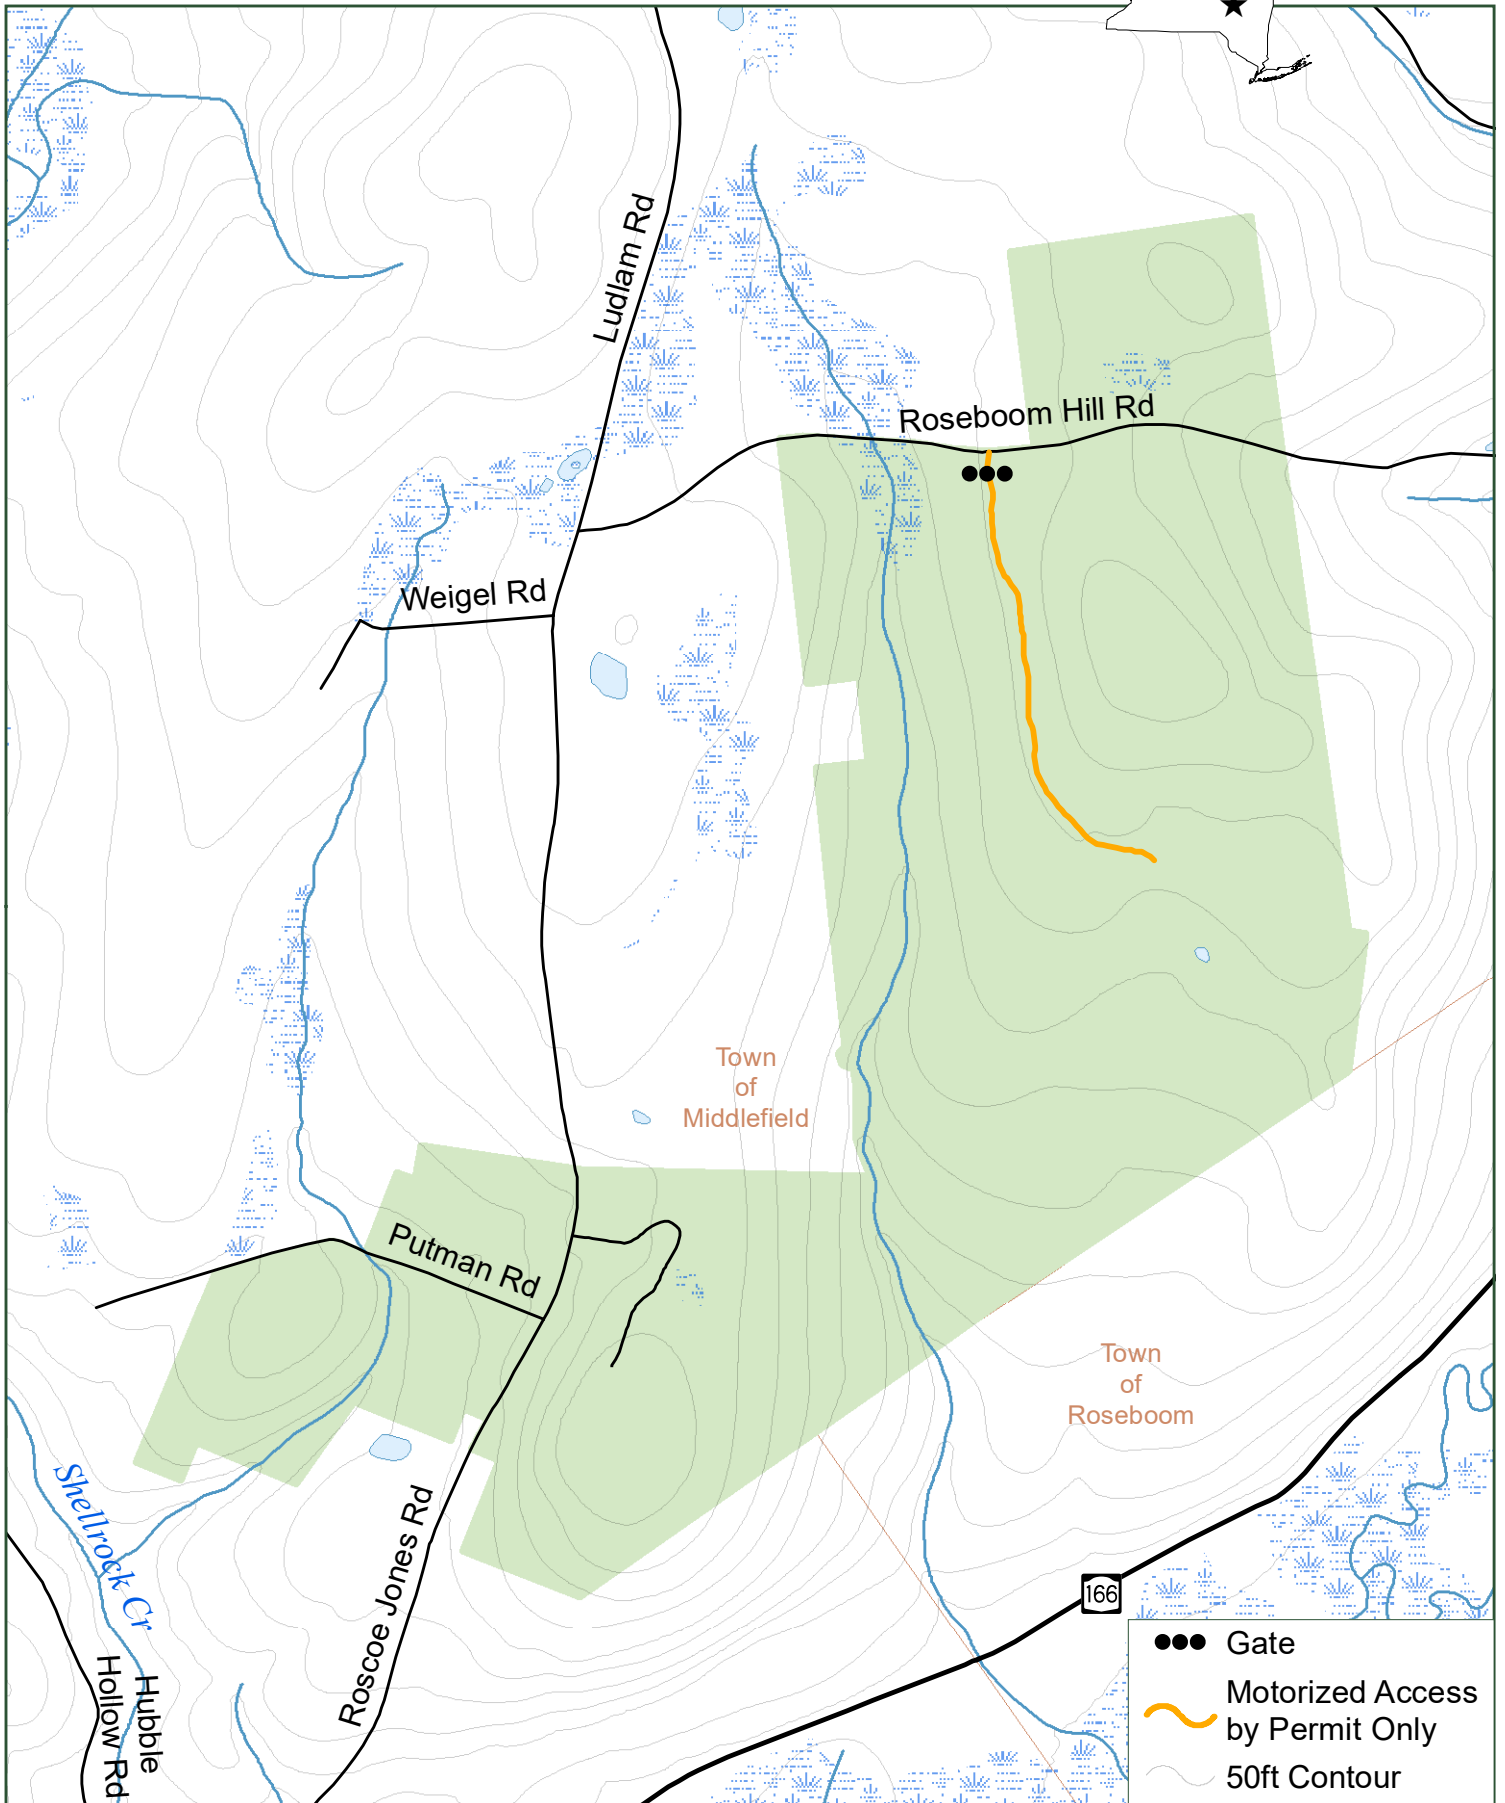

Roseboom State Forest

- Gate
- Motorized Access by Permit Only
- 50ft Contour

Department of Environmental Conservation

Otsego County
0.8 Miles
11/21