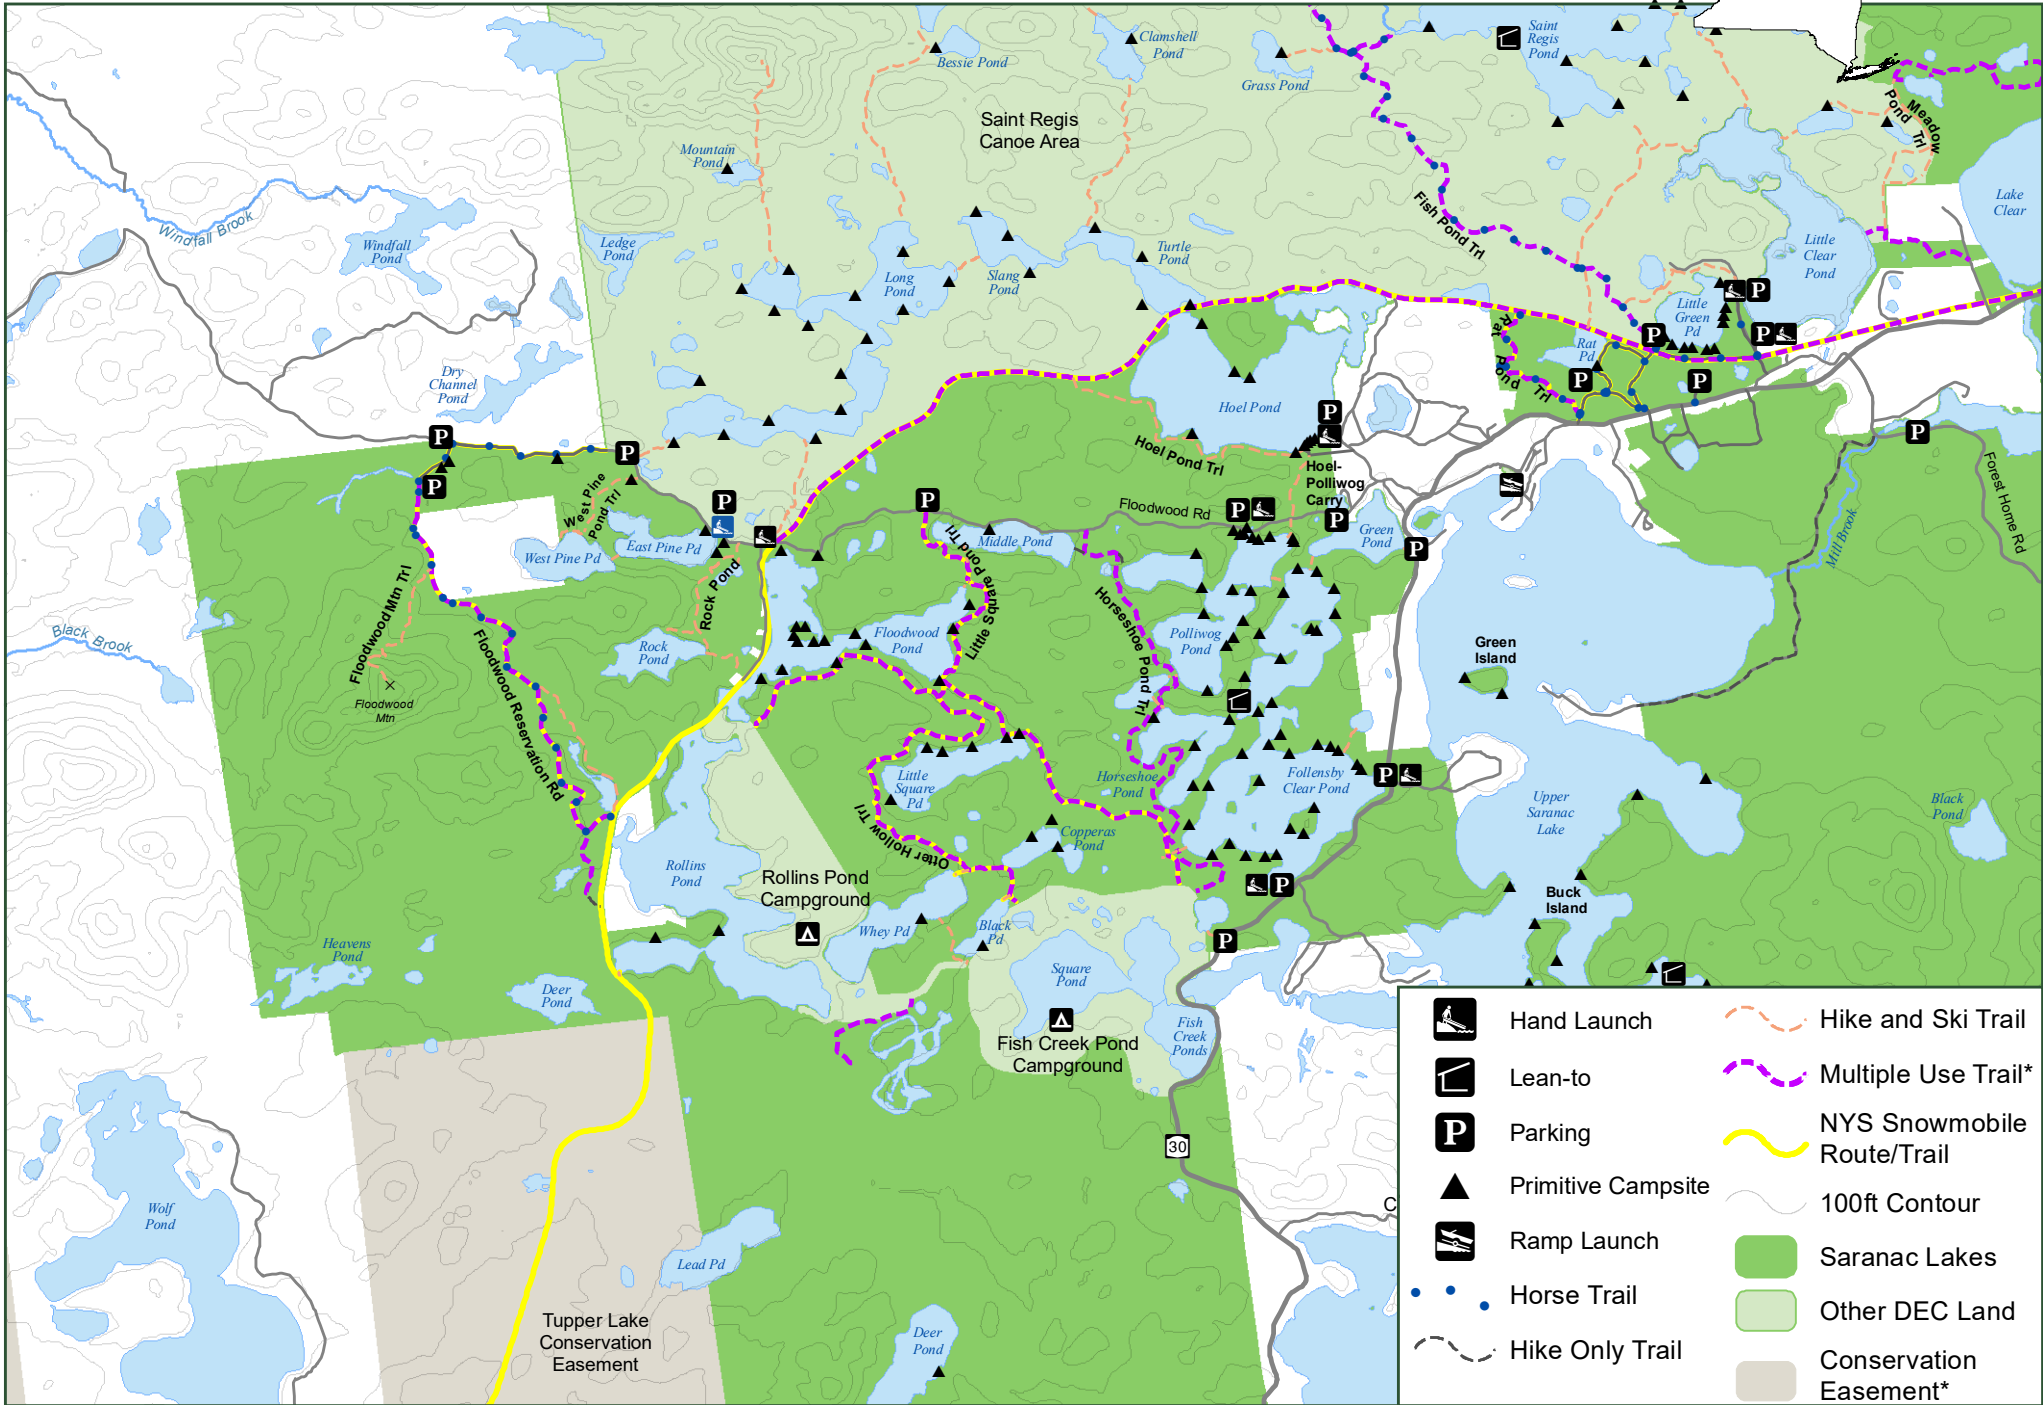

Saranac Lakes Wild Forest (Upper Saranac)

- | | | | |
|--|--------------------|--|----------------------------|
| | Hand Launch | | Hike and Ski Trail |
| | Lean-to | | Multiple Use Trail* |
| | Parking | | NYS Snowmobile Route/Trail |
| | Primitive Campsite | | 100ft Contour |
| | Ramp Launch | | Saranac Lakes |
| | Horse Trail | | Other DEC Land |
| | Hike Only Trail | | Conservation Easement* |

Department of Environmental Conservation

*Including:

Blue Background Icons Indicate Accessible Element

*Special Restrictions May Apply