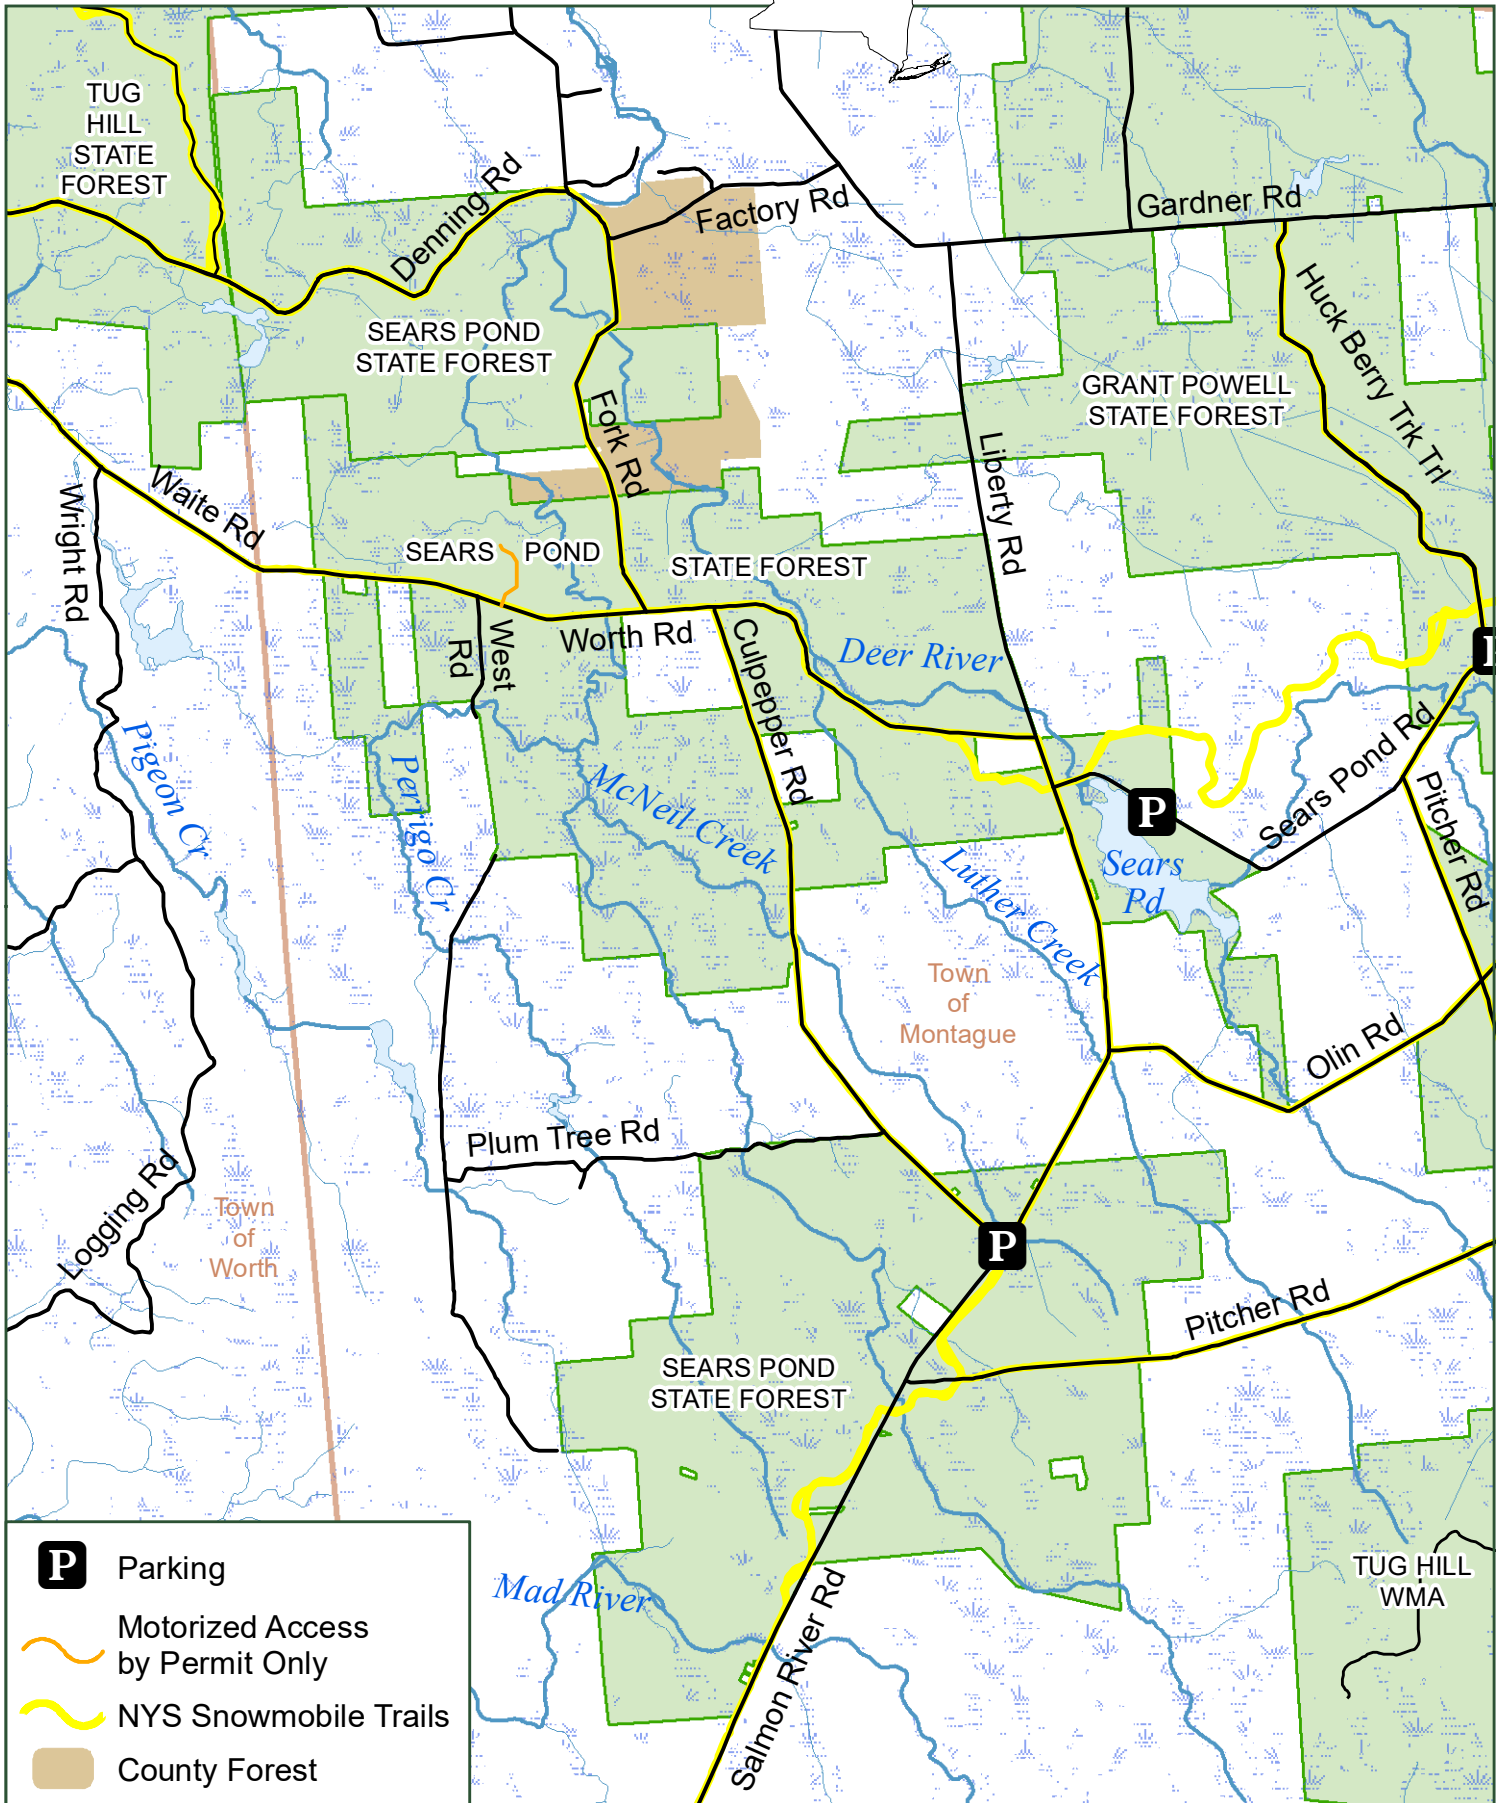

Sears Pond State Forest

- P** Parking
- Motorized Access by Permit Only
- NYS Snowmobile Trails
- County Forest