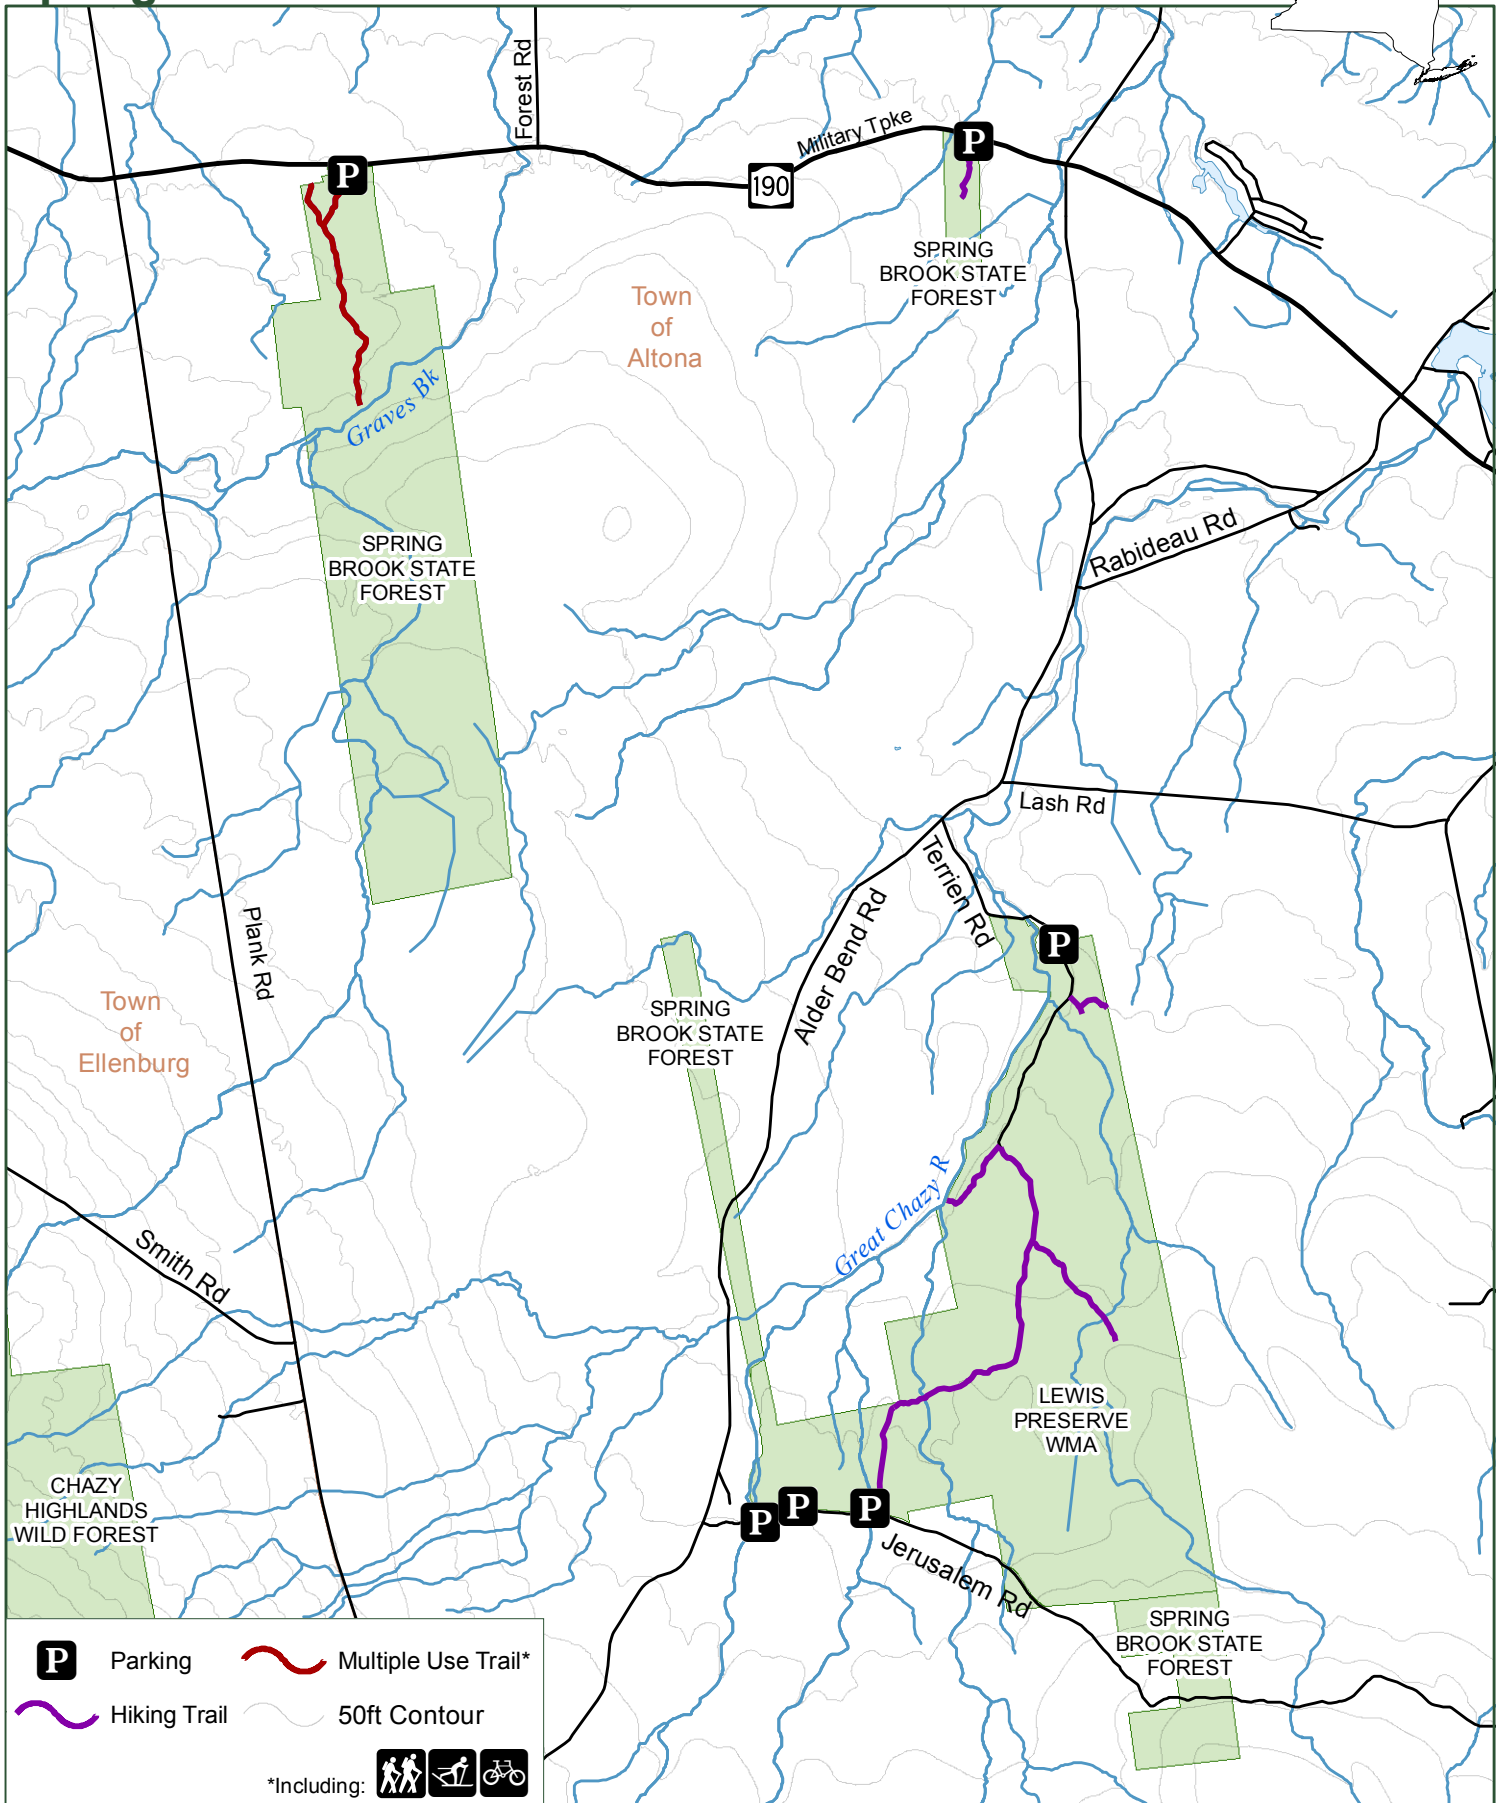

# Spring Brook State Forest

**P** Parking      Multiple Use Trail\*  
 Hiking Trail      50ft Contour  
 \*Including:

Department of Environmental Conservation

Clinton County