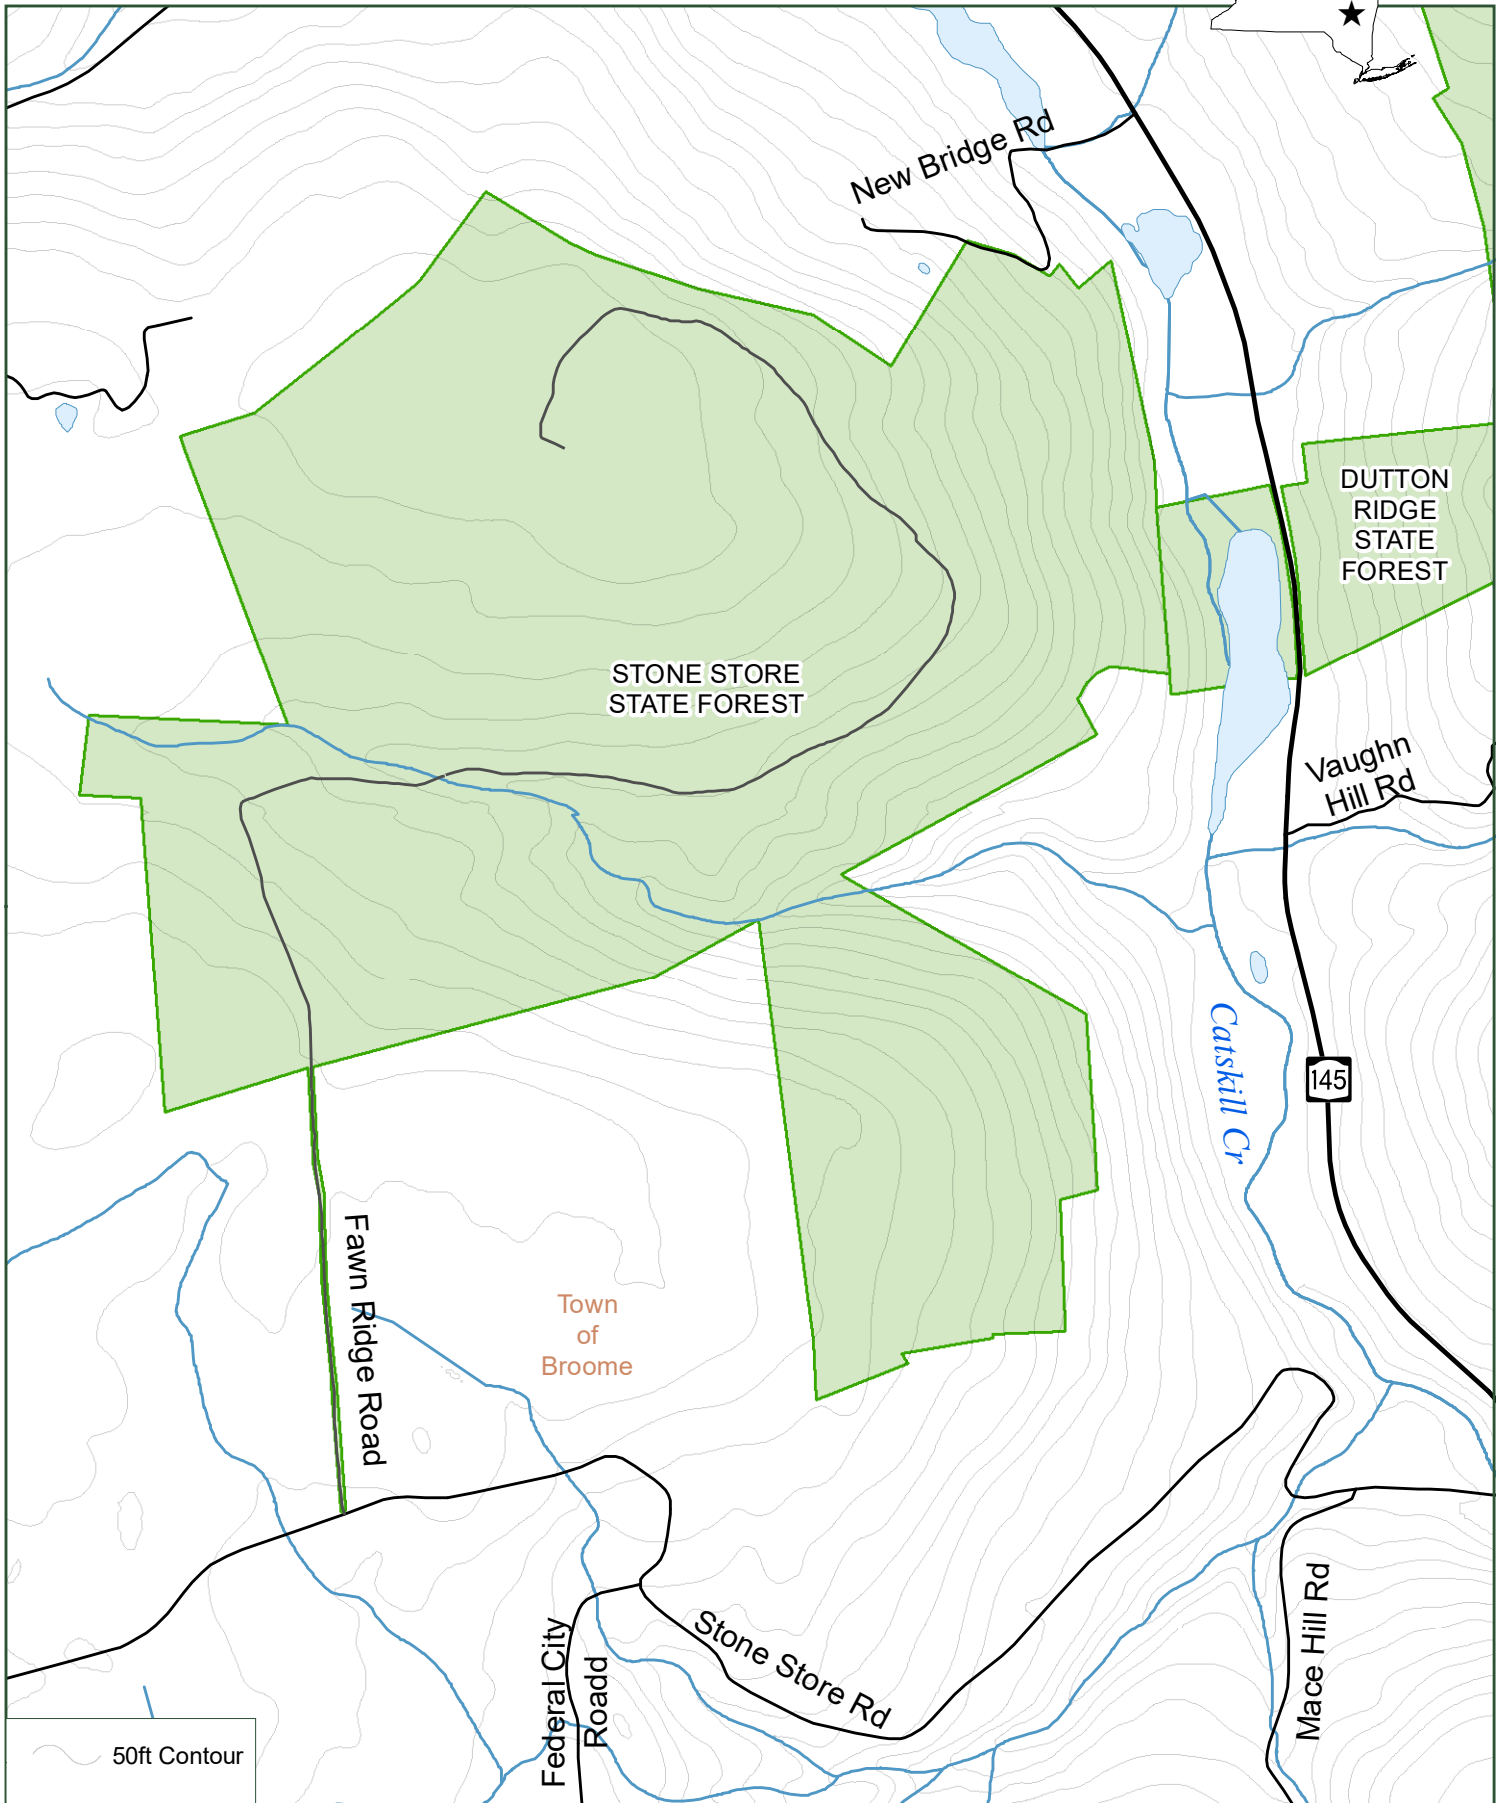

Stone Store State Forest

50ft Contour

Town of Broome

DUTTON RIDGE STATE FOREST

STONE STORE STATE FOREST

New Bridge Rd

Vaughn Hill Rd

Catskill Cr

145

Fawn Ridge Road

Federal City Road

Stone Store Rd

Mace Hill Rd

Department of Environmental Conservation

0 0.125 0.25 0.5 Miles

Schoharie County