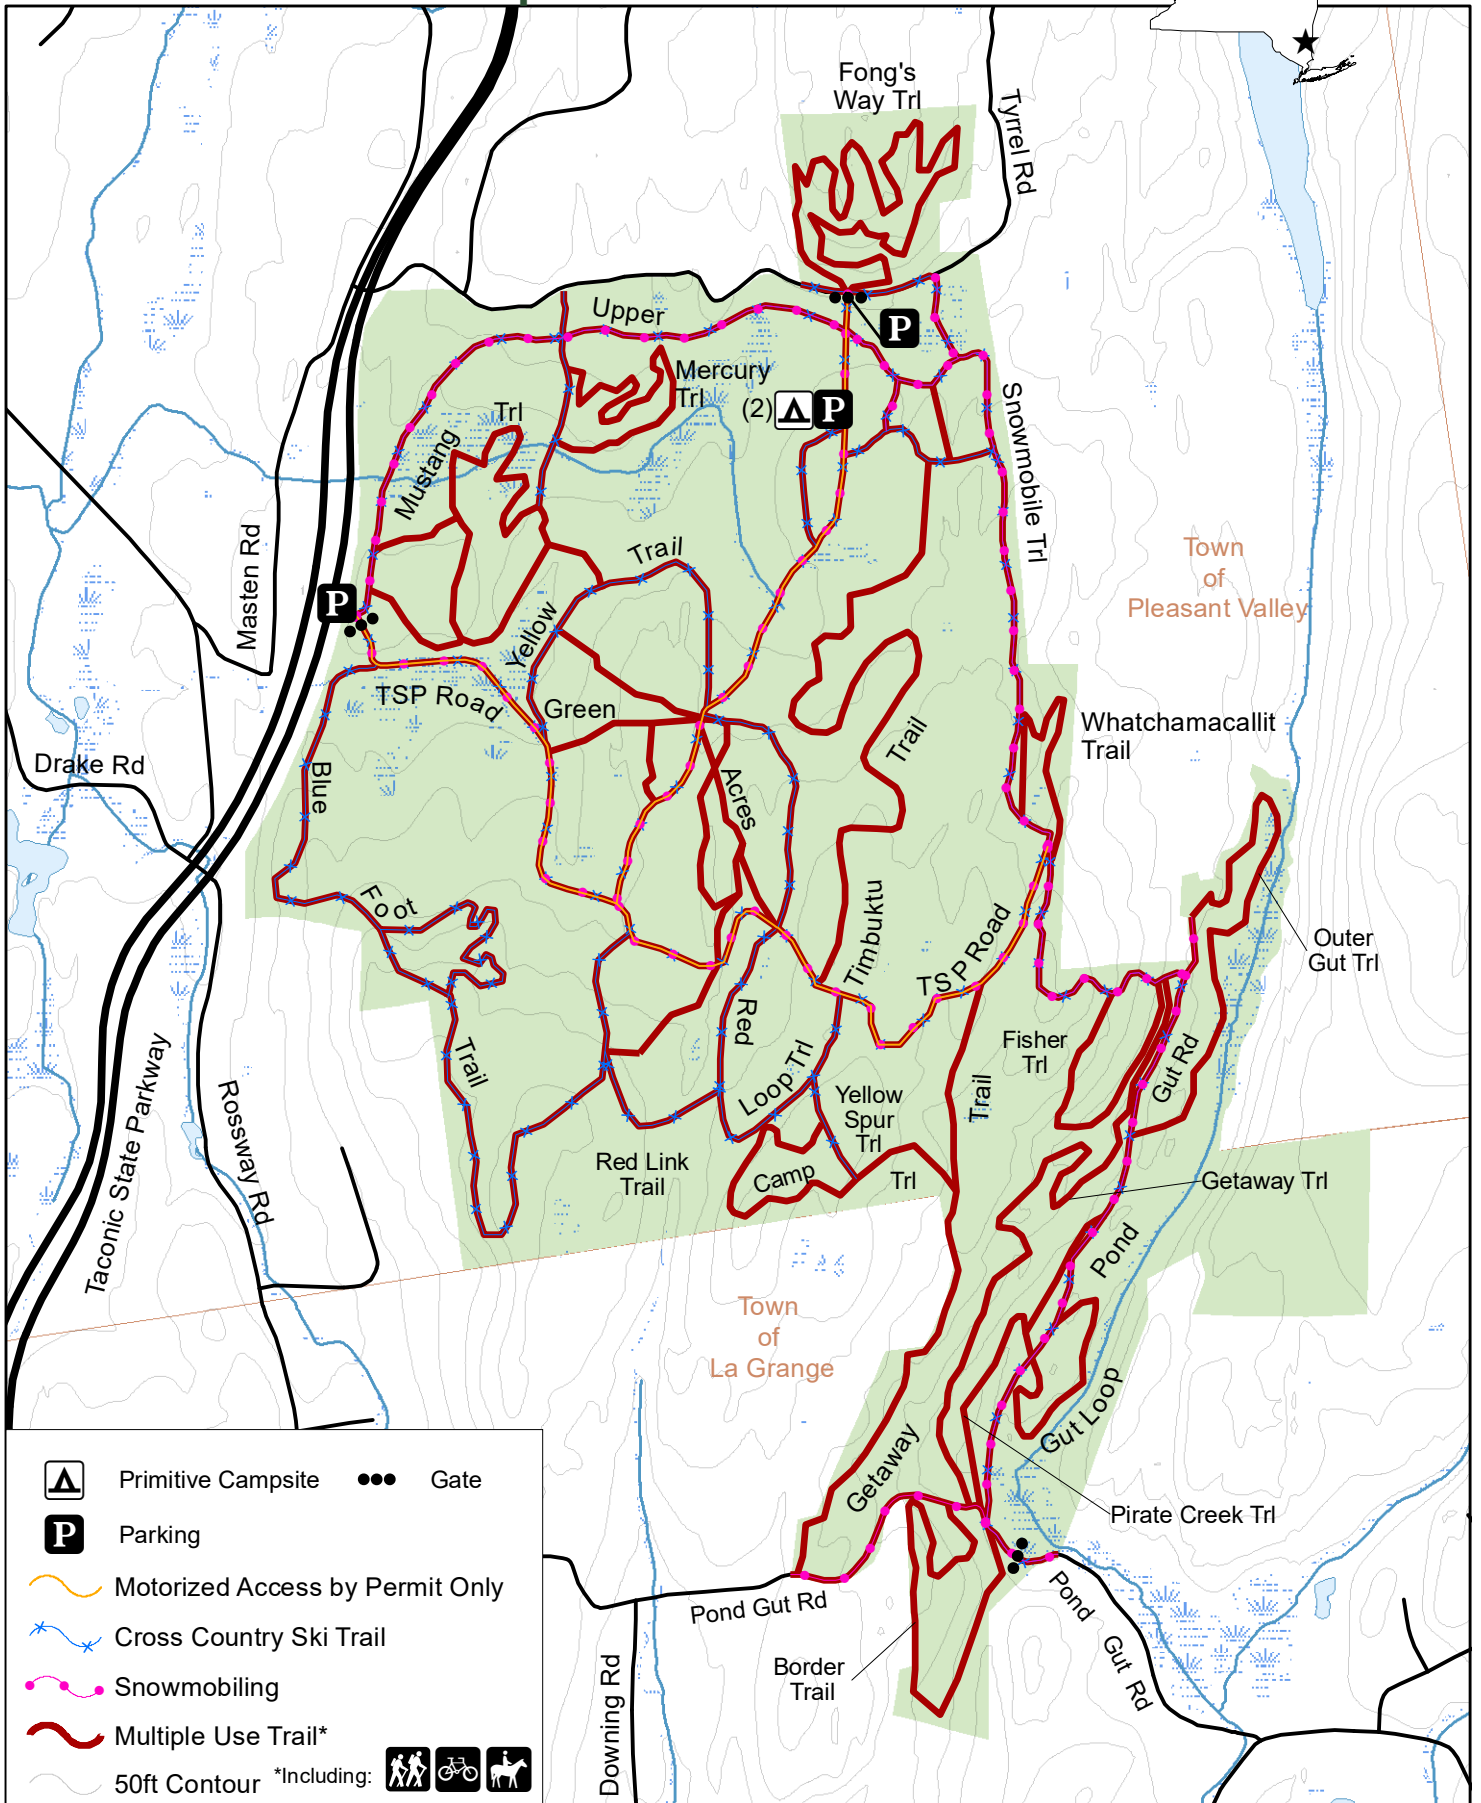

Taconic Hereford Multiple Use Area

	Primitive Campsite		Gate
	Parking		
	Motorized Access by Permit Only		
	Cross Country Ski Trail		
	Snowmobiling		
	Multiple Use Trail*		
	50ft Contour		
	*Including:		