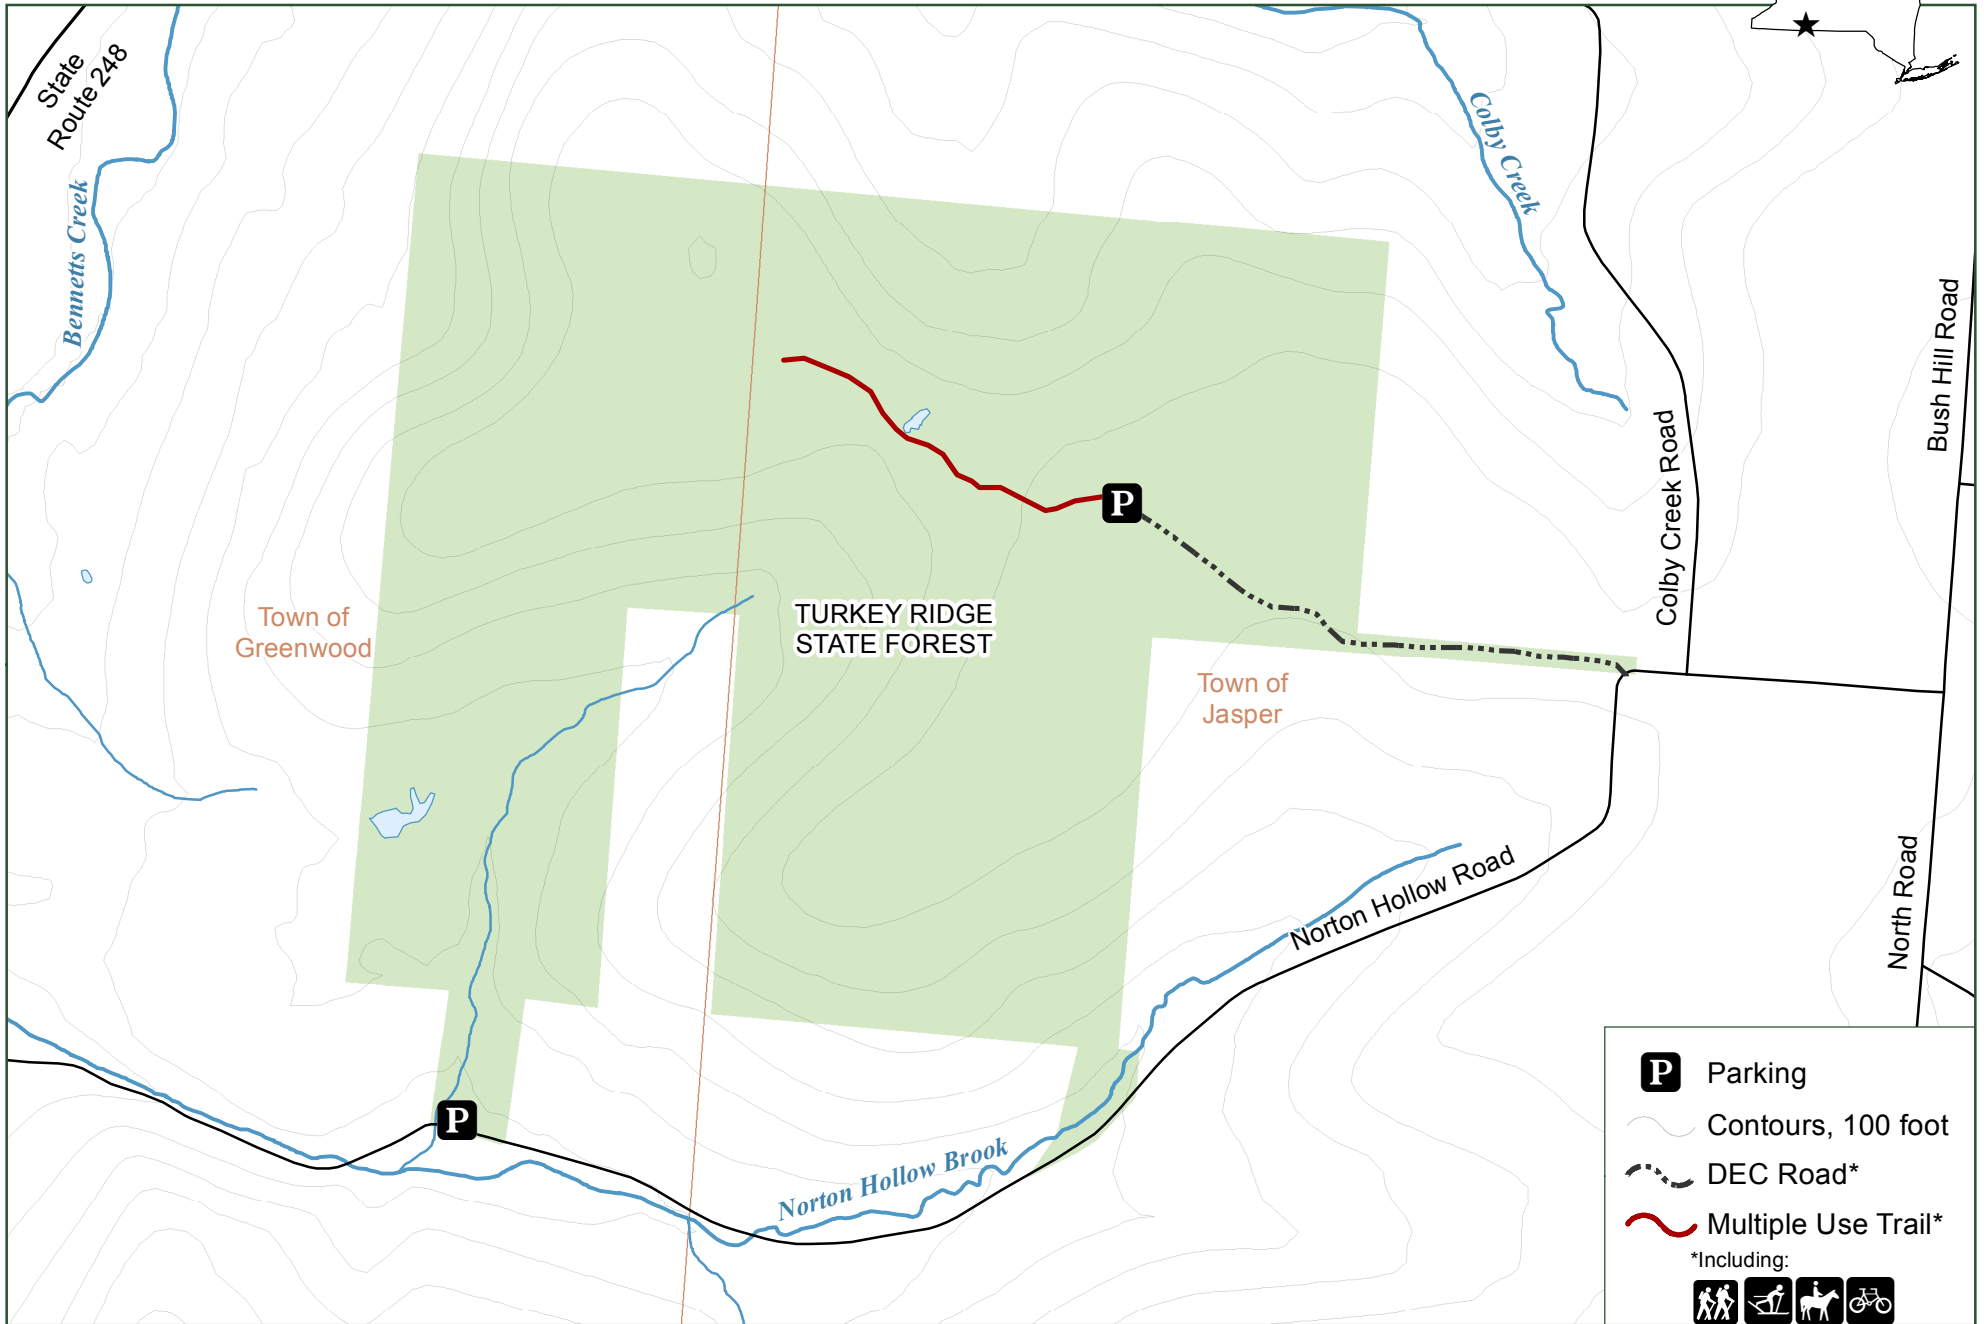

# Turkey Ridge State Forest

**P** Parking

Contours, 100 foot

--- DEC Road\*

— Multiple Use Trail\*

\*Including:

Steuben County