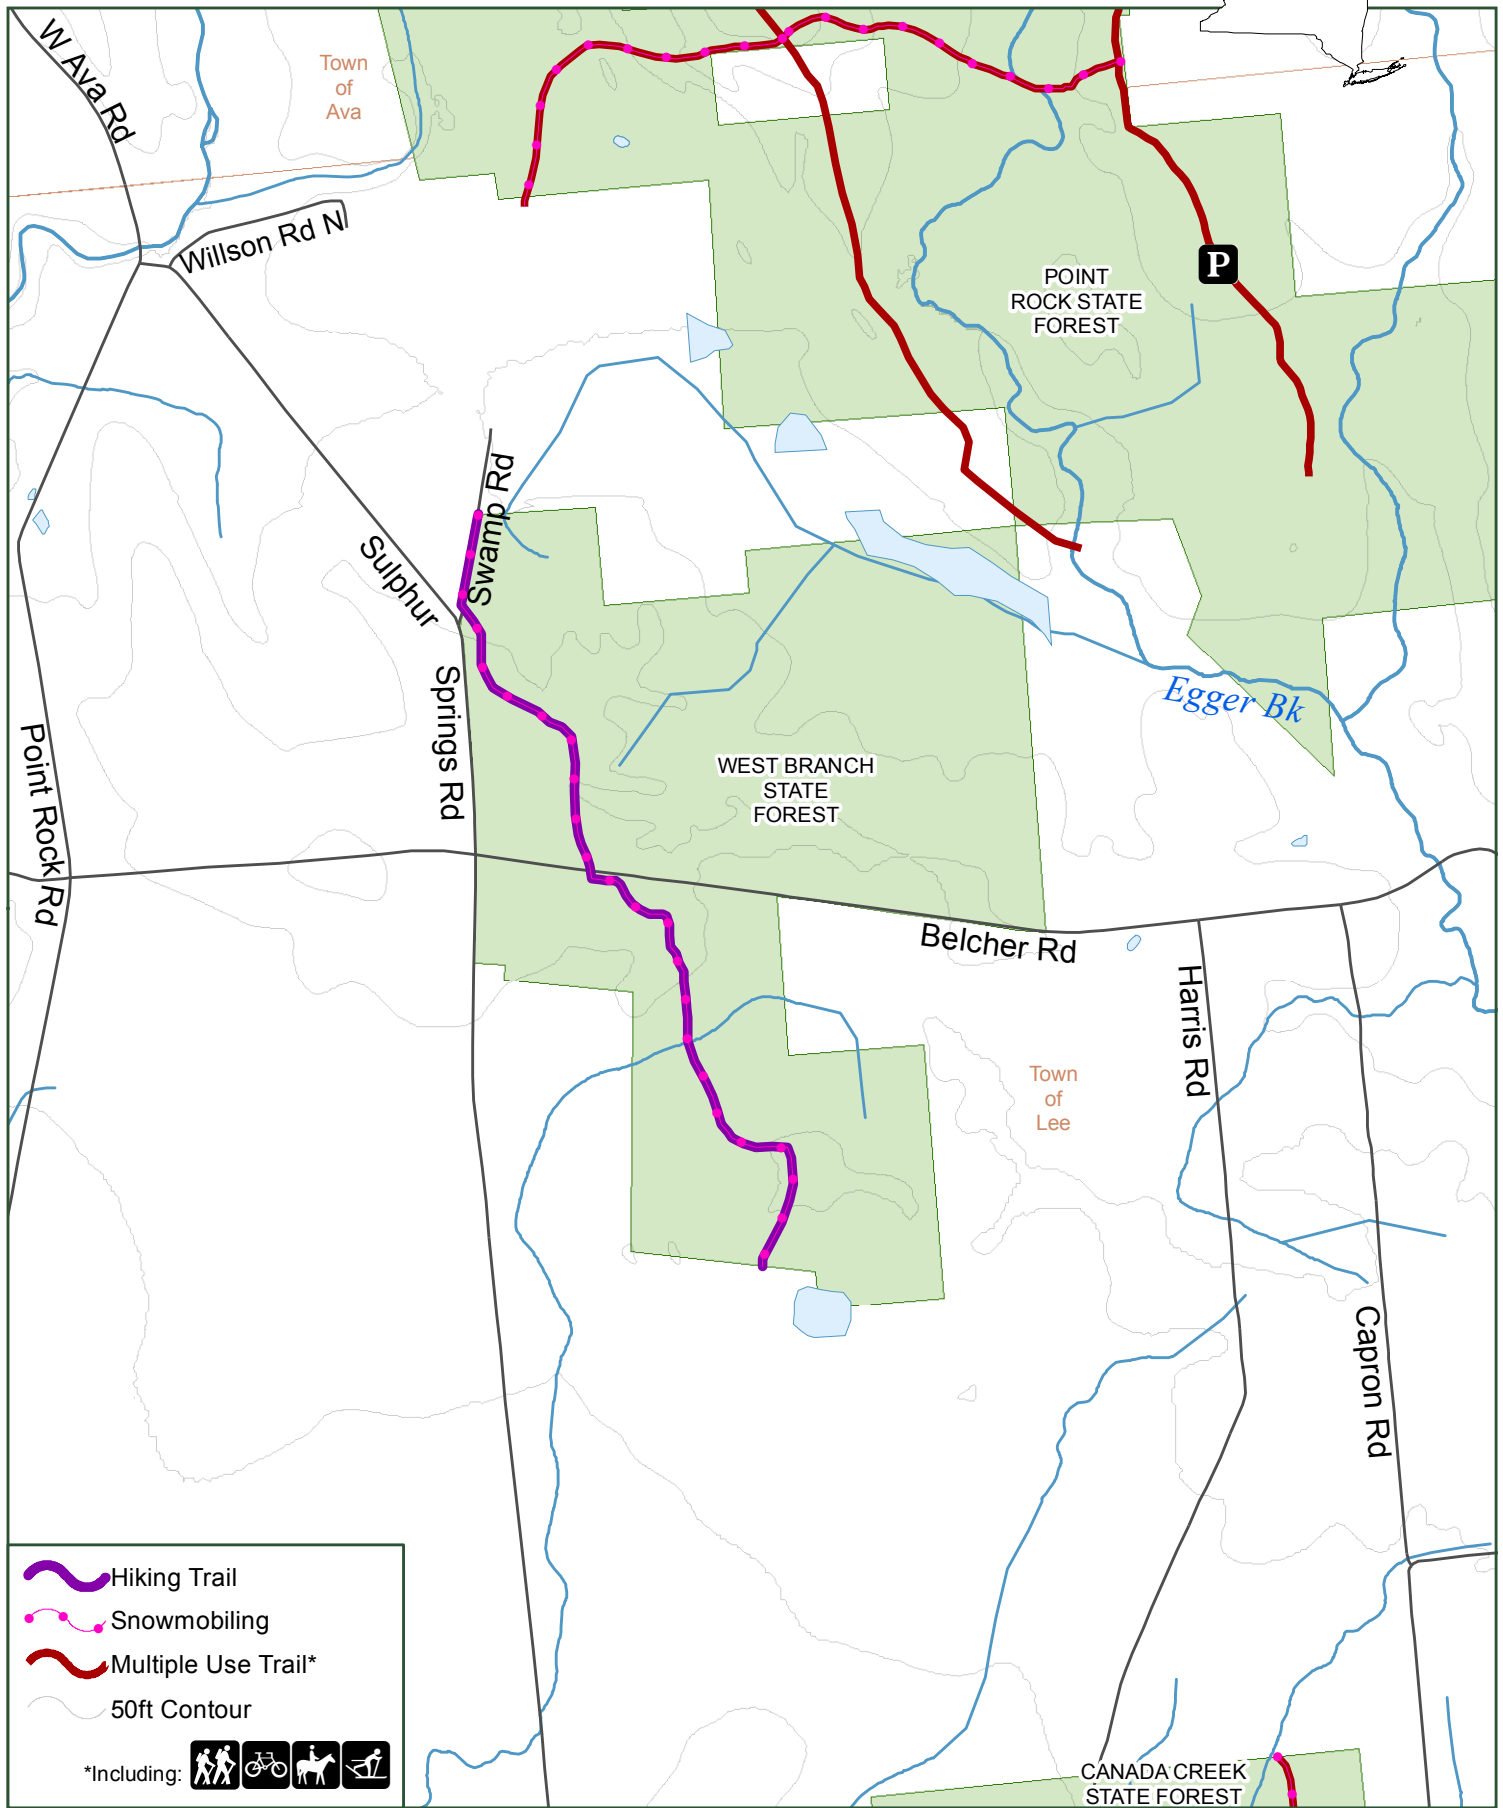

West Branch State Forest

 Hiking Trail
 Snowmobiling
 Multiple Use Trail*
 50ft Contour
 *Including:    

Department of
Environmental
Conservation

Oneida County