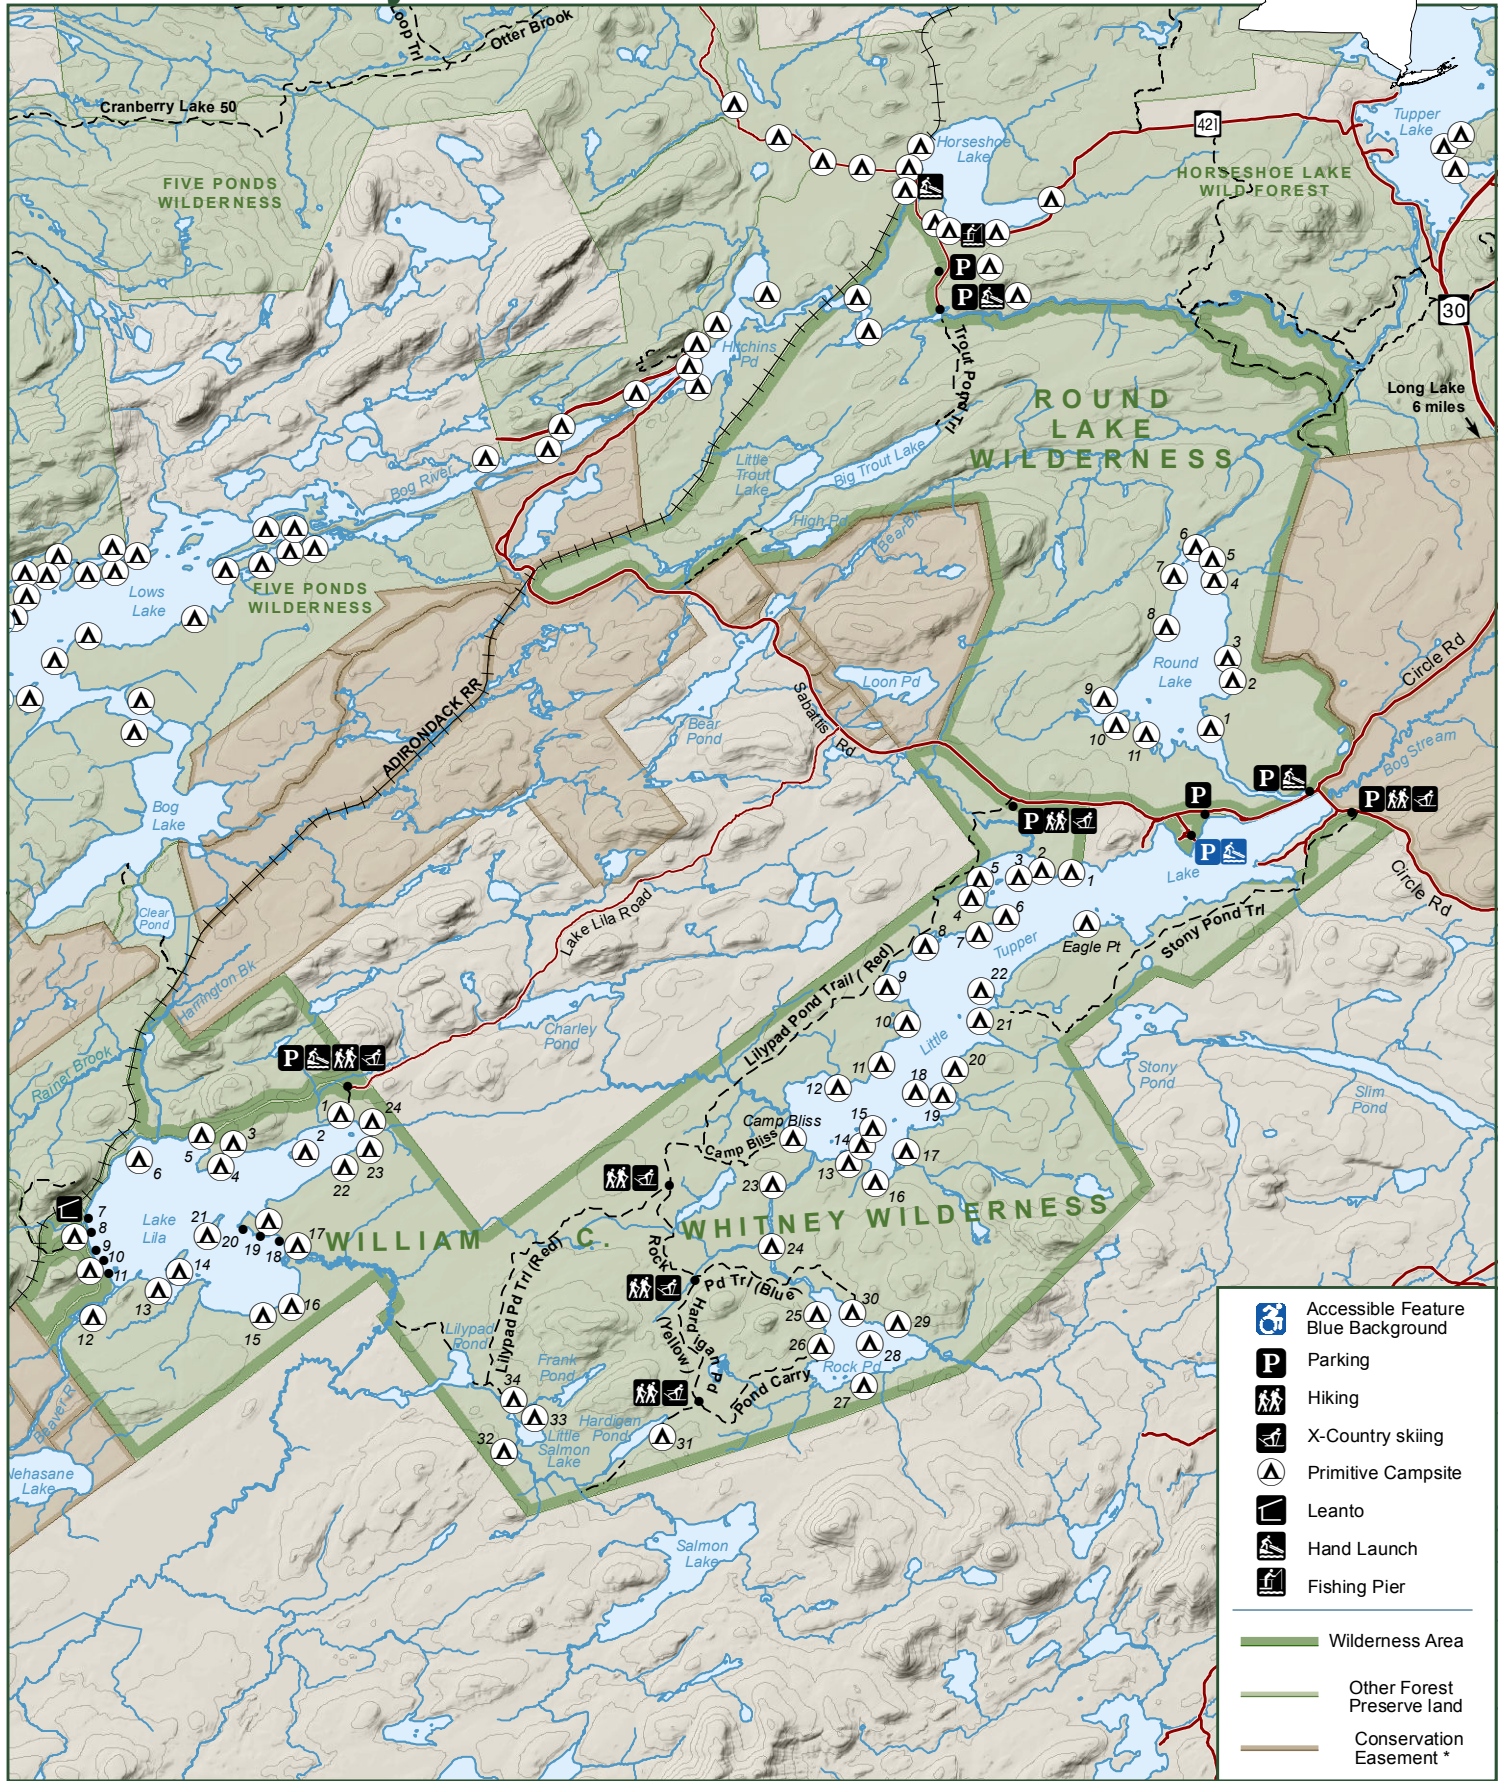

William C. Whitney Wilderness & Round Lake Wilderness

- Accessible Feature Blue Background
- Parking
- Hiking
- X-Country skiing
- Primitive Campsite
- Leanto
- Hand Launch
- Fishing Pier

- Wilderness Area
- Other Forest Preserve land
- Conservation Easement *

*Special Restrictions May Apply