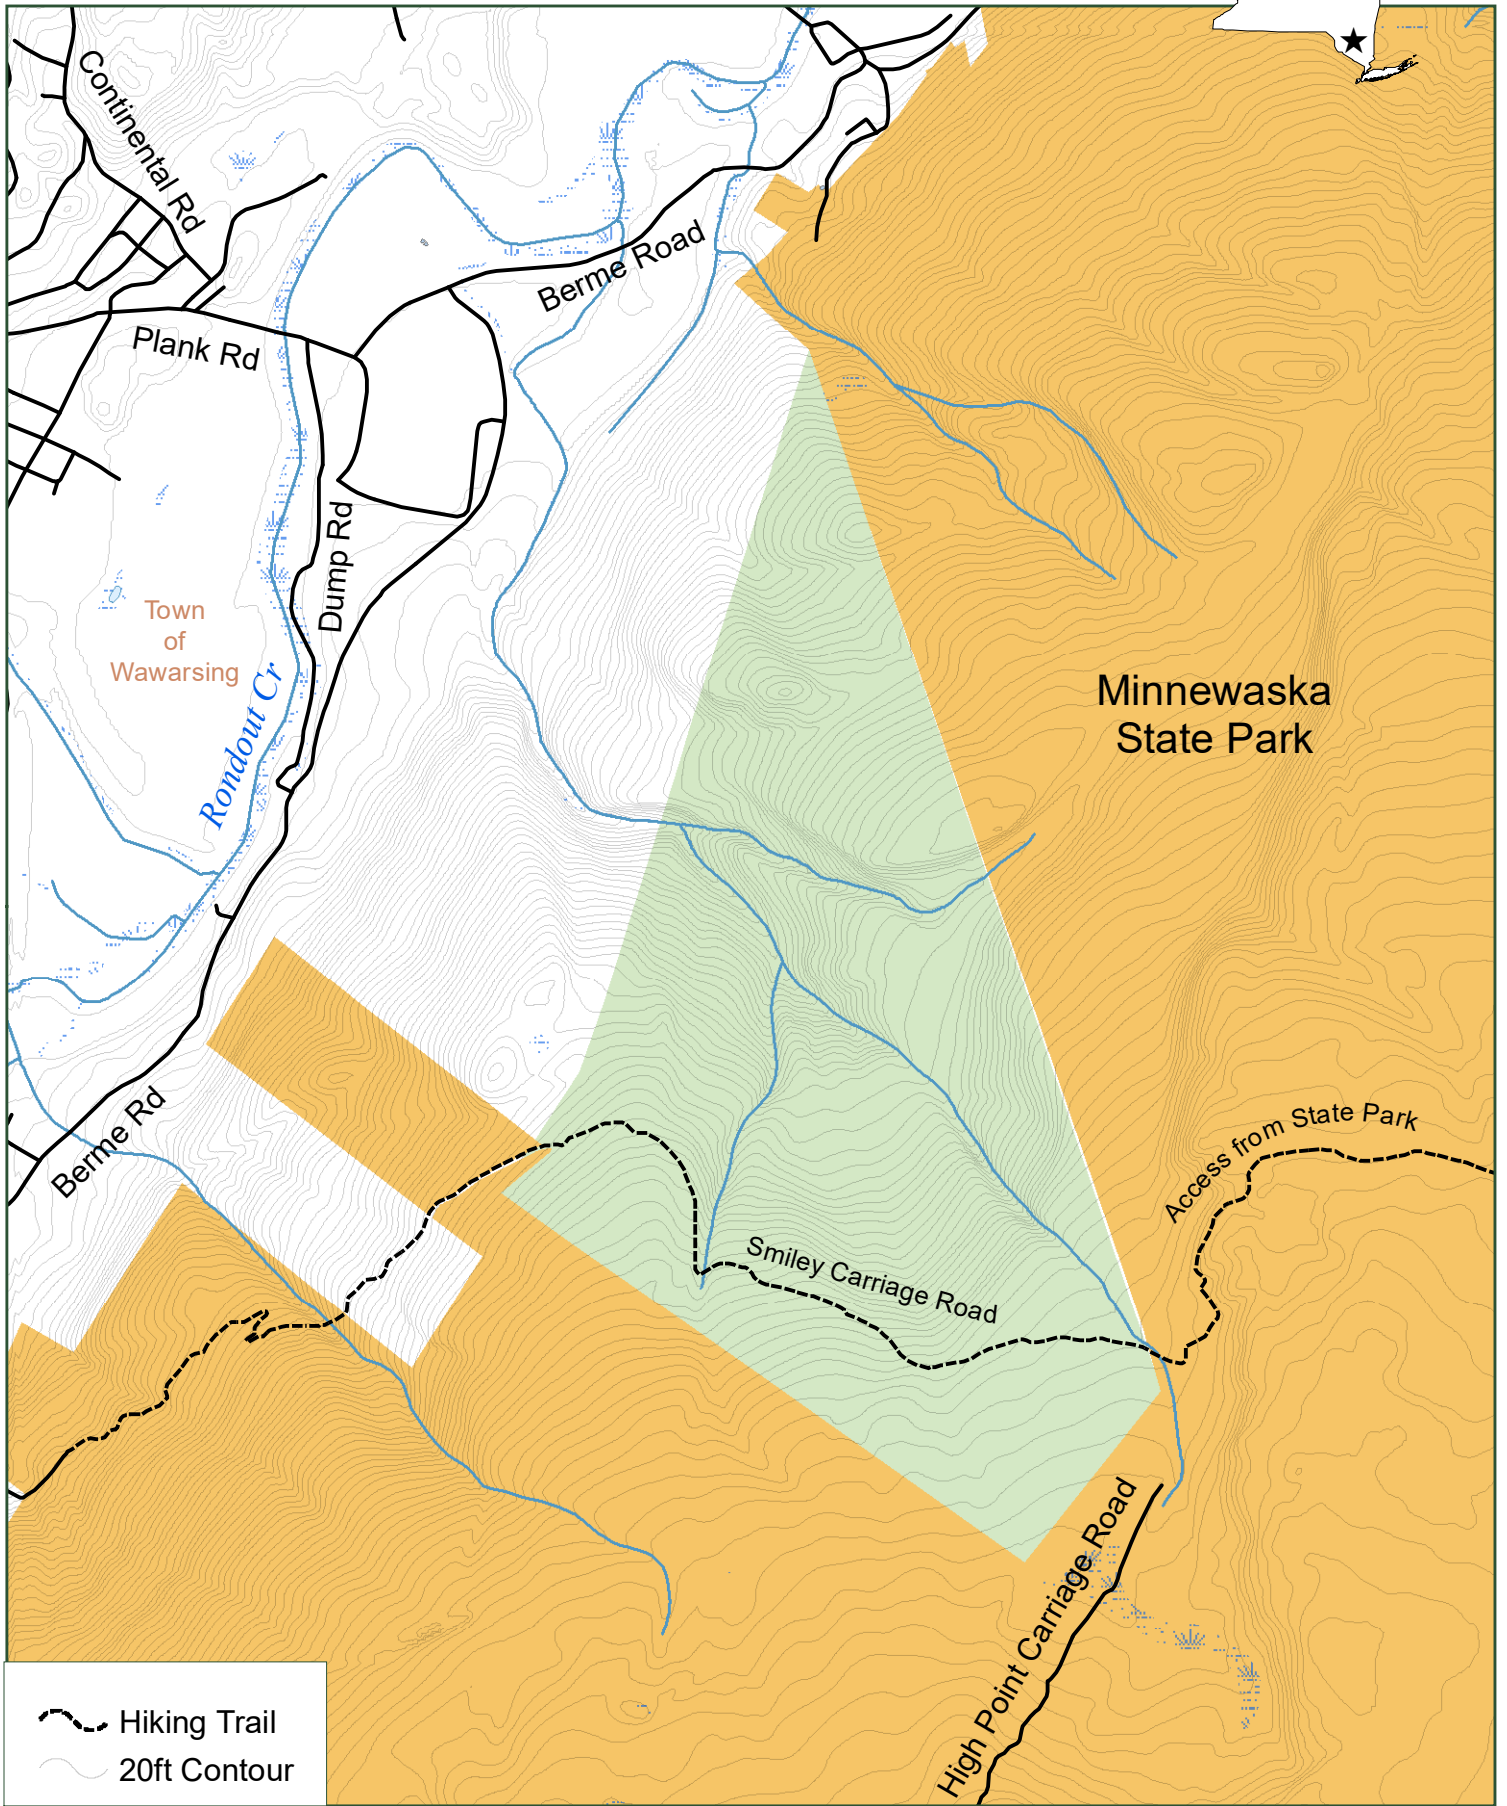

Witch's Hole State Forest

Department of
Environmental
Conservation

Ulster County