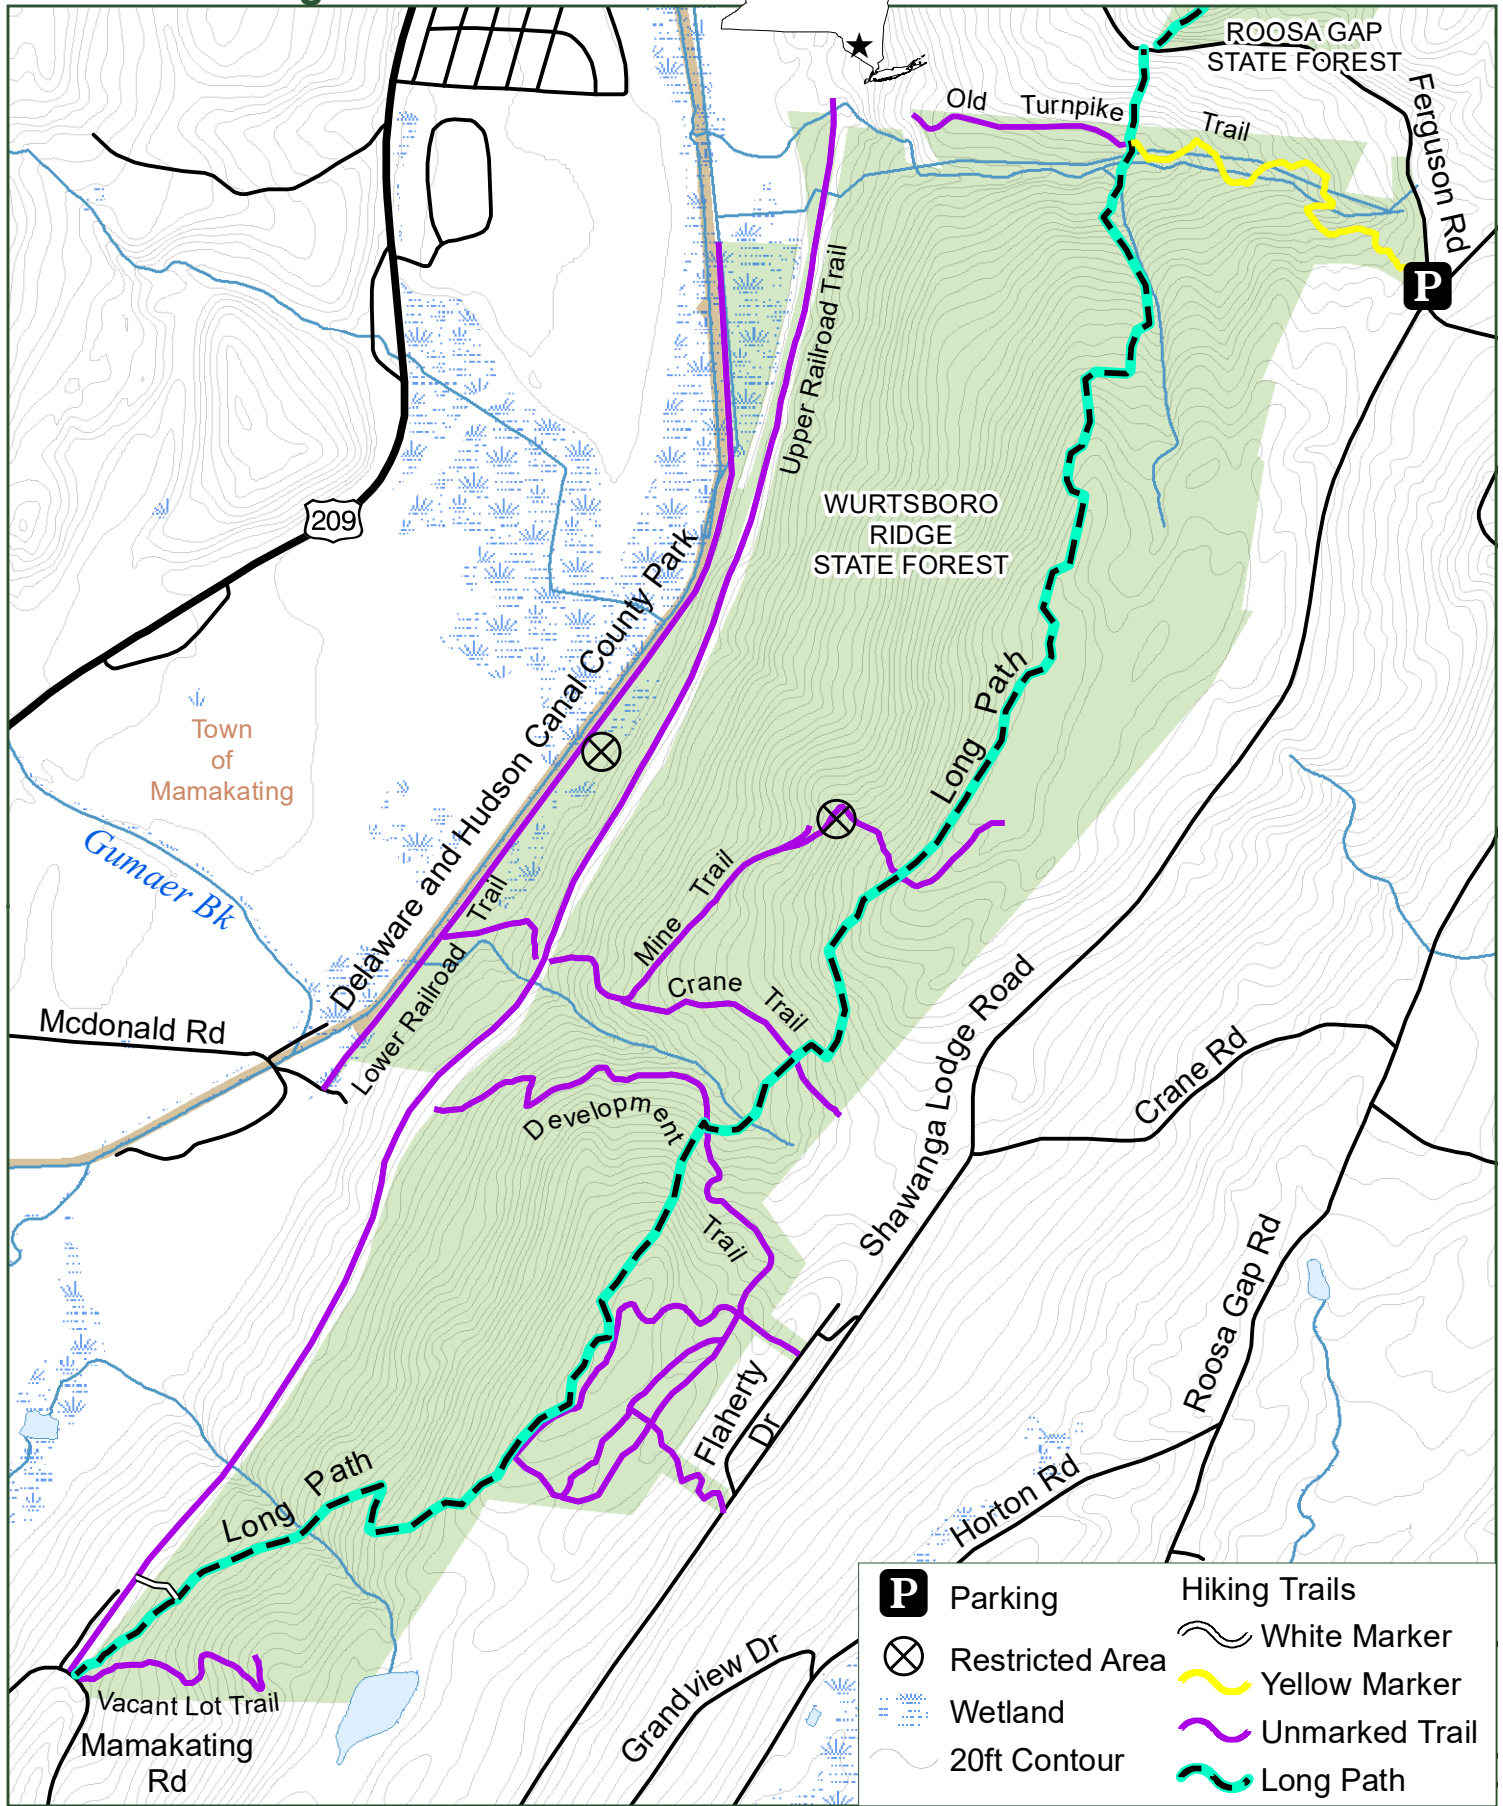

Wurtsboro Ridge State Forest

P	Parking		Hiking Trails
	Restricted Area		Yellow Marker
	Wetland		Unmarked Trail
	20ft Contour		Long Path