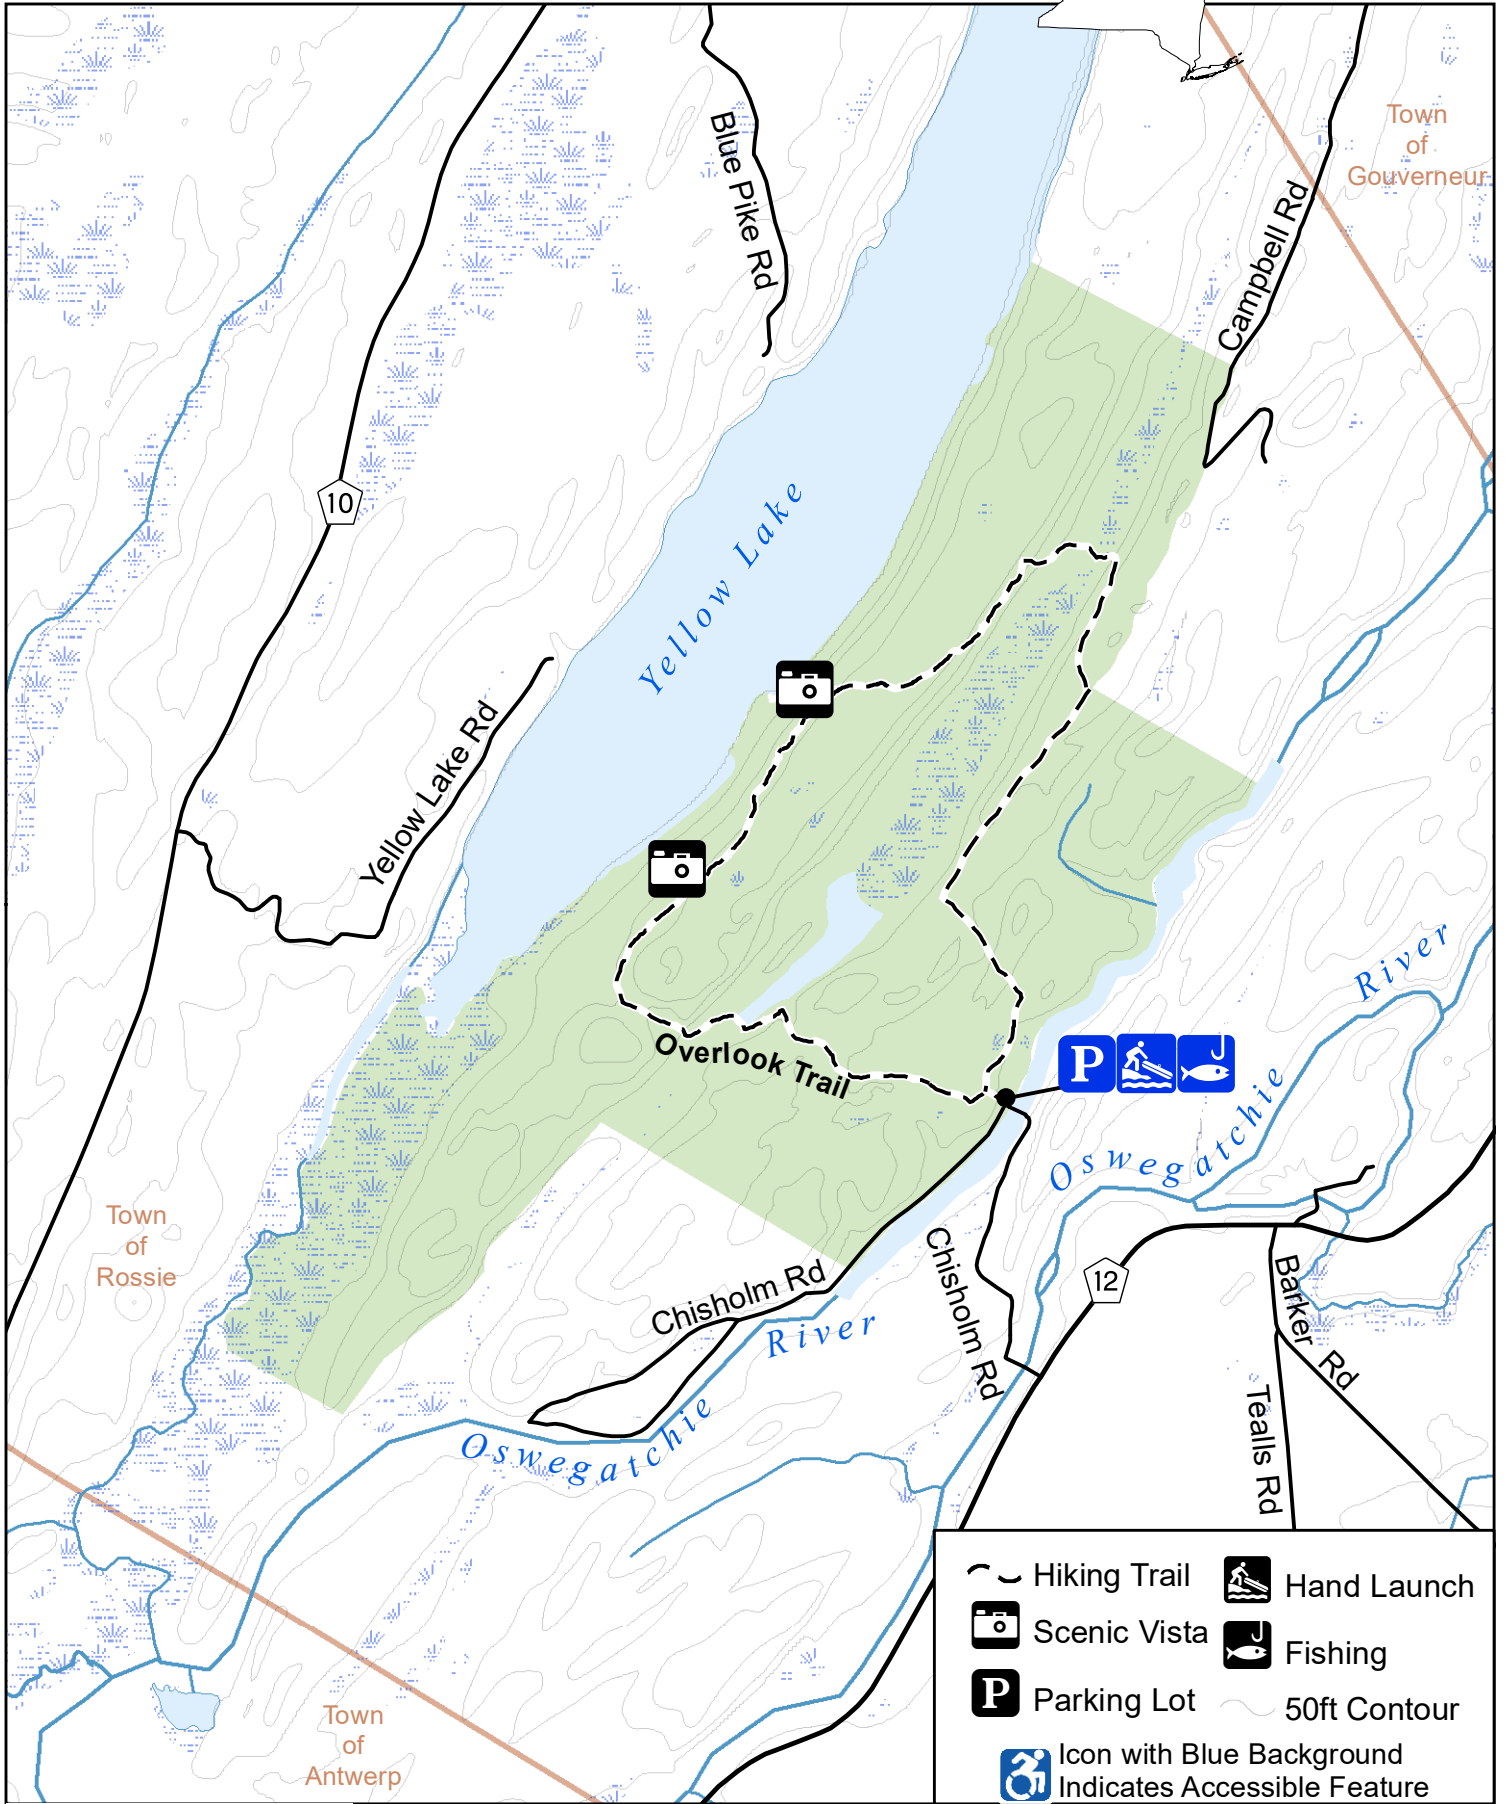

Yellow Lake State Forest

- | | | | |
|--|--|--|--------------|
| | Hiking Trail | | Hand Launch |
| | Scenic Vista | | Fishing |
| | Parking Lot | | 50ft Contour |
| | Icon with Blue Background Indicates Accessible Feature | | |