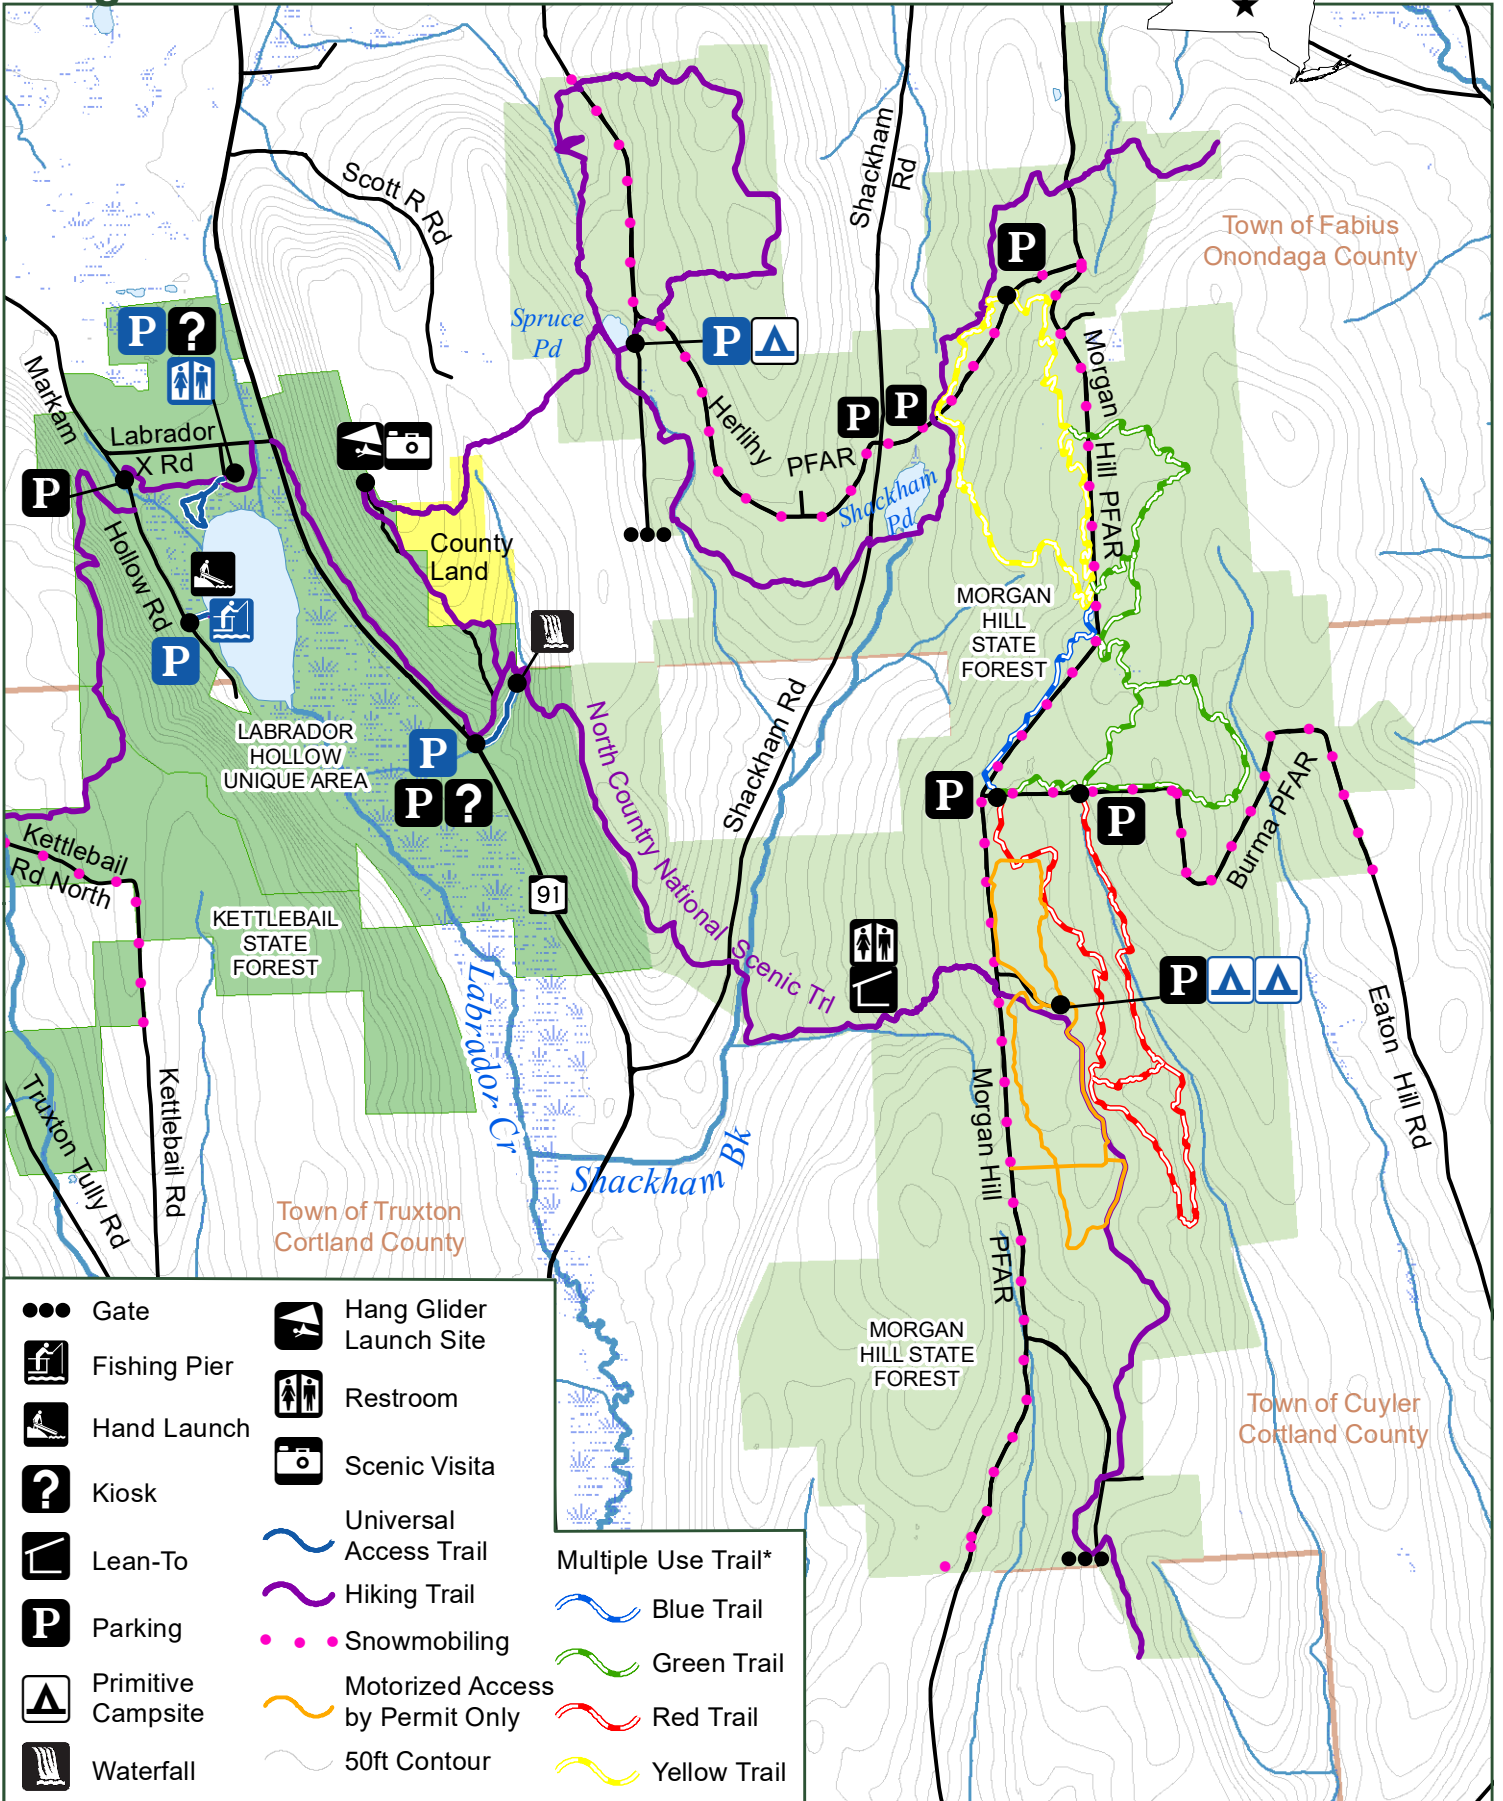

# Morgan Hill State Forest

- |                    |                                 |
|--------------------|---------------------------------|
| ●● Gate            | Hang Glider Launch Site         |
| Fishing Pier       | Restroom                        |
| Hand Launch        | Scenic Vista                    |
| Kiosk              | Universal Access Trail          |
| Lean-To            | Hiking Trail                    |
| Parking            | Snowmobiling                    |
| Primitive Campsite | Motorized Access by Permit Only |
| Waterfall          | 50ft Contour                    |

- Multiple Use Trail\*
- Blue Trail
  - Green Trail
  - Red Trail
  - Yellow Trail